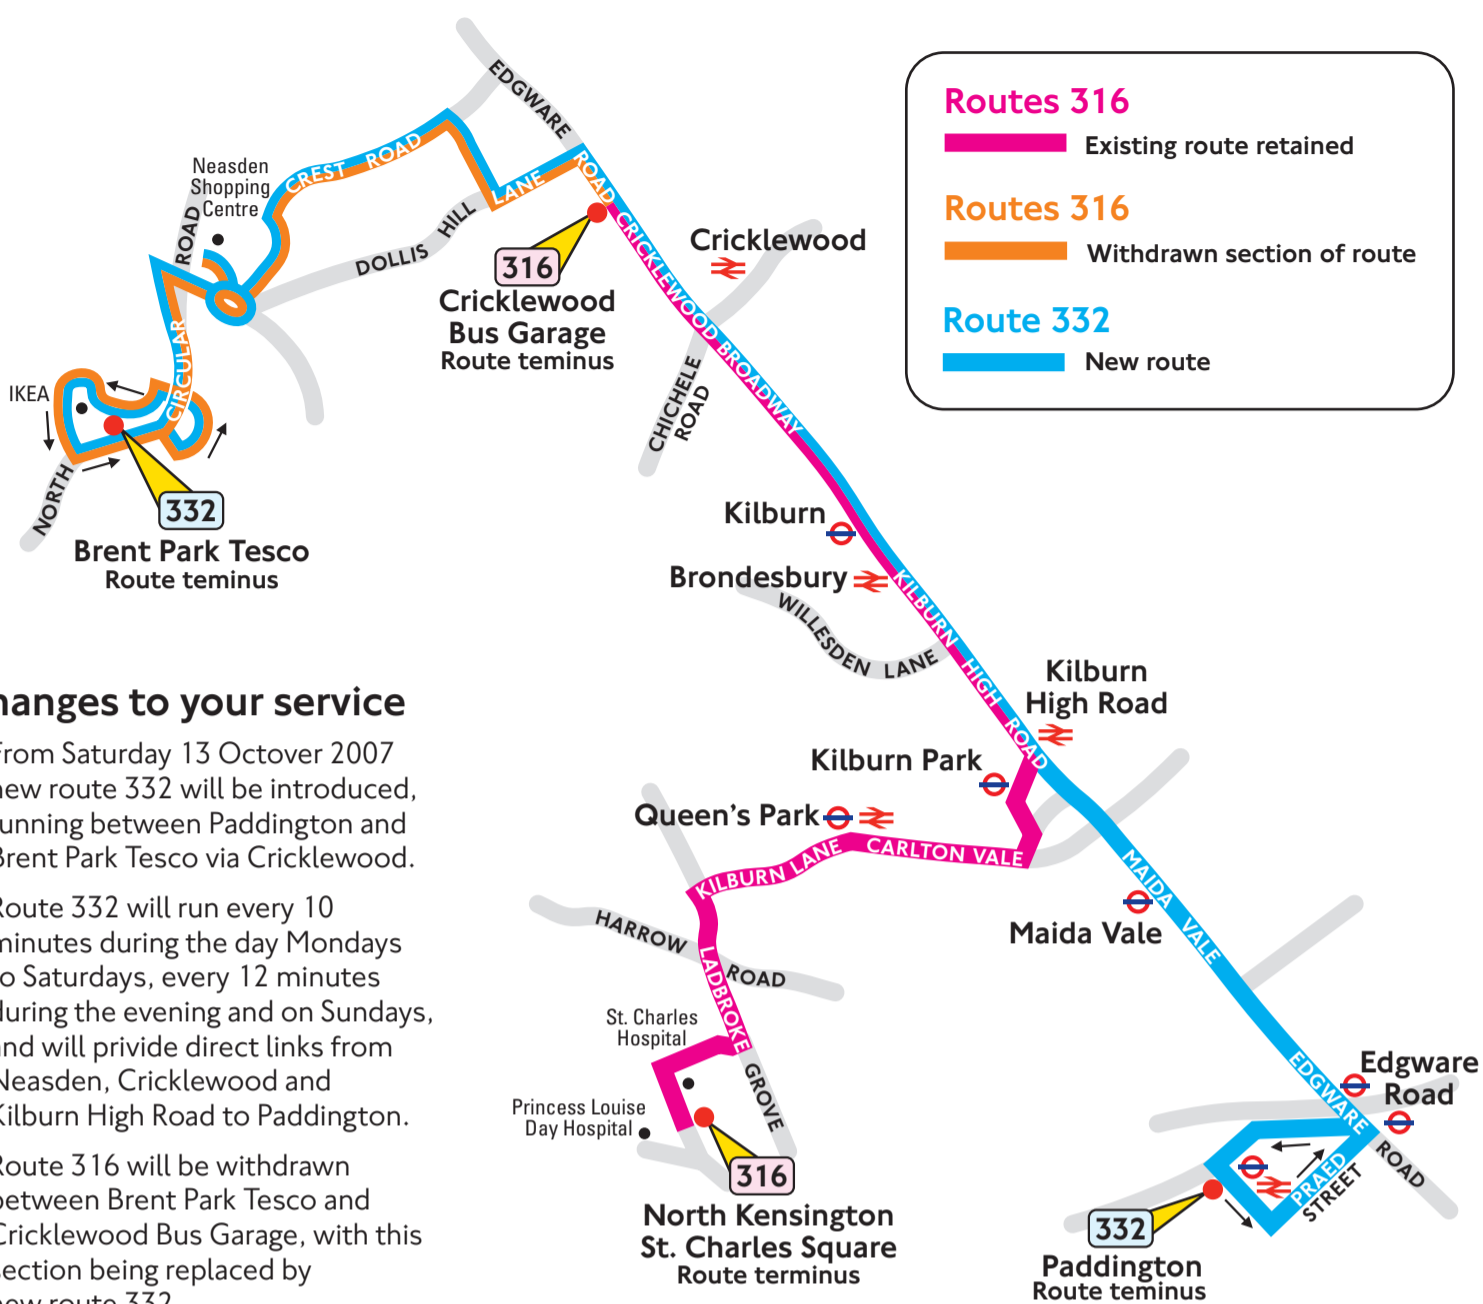

# Introducing new route 332 and changes to route 316

Starting Saturday 13 October 2007

## Changes to your service

- From Saturday 13 October 2007 new route 332 will be introduced, running between Paddington and Brent Park Tesco via Cricklewood.
- Route 332 will run every 10 minutes during the day Mondays to Saturdays, every 12 minutes during the evening and on Sundays, and will provide direct links from Neasden, Cricklewood and Kilburn High Road to Paddington.
- Route 316 will be withdrawn between Brent Park Tesco and Cricklewood Bus Garage, with this section being replaced by new route 332.

## 316 - Approximate bus frequencies

The table below shows how often buses run throughout the week in minutes.

	Mon-Fri	Saturday	Sunday
0515 - 0630	about every 10 minutes	about every 12-15 minutes	about every 15-20 minutes
0630 - 0830	about every 8 minutes	about every 8 minutes	
0830 - 1900	about every 12 minutes	about every 12 minutes	about every 12 minutes
1900 - 2400	about every 12 minutes	about every 12 minutes	

## 332 first and last bus info

First bus from Brent Park, Tesco	0520
Last bus from Brent Park, Tesco	2355

First bus from Paddington	0525
Last bus from Paddington	0016

TFL12105.10.07