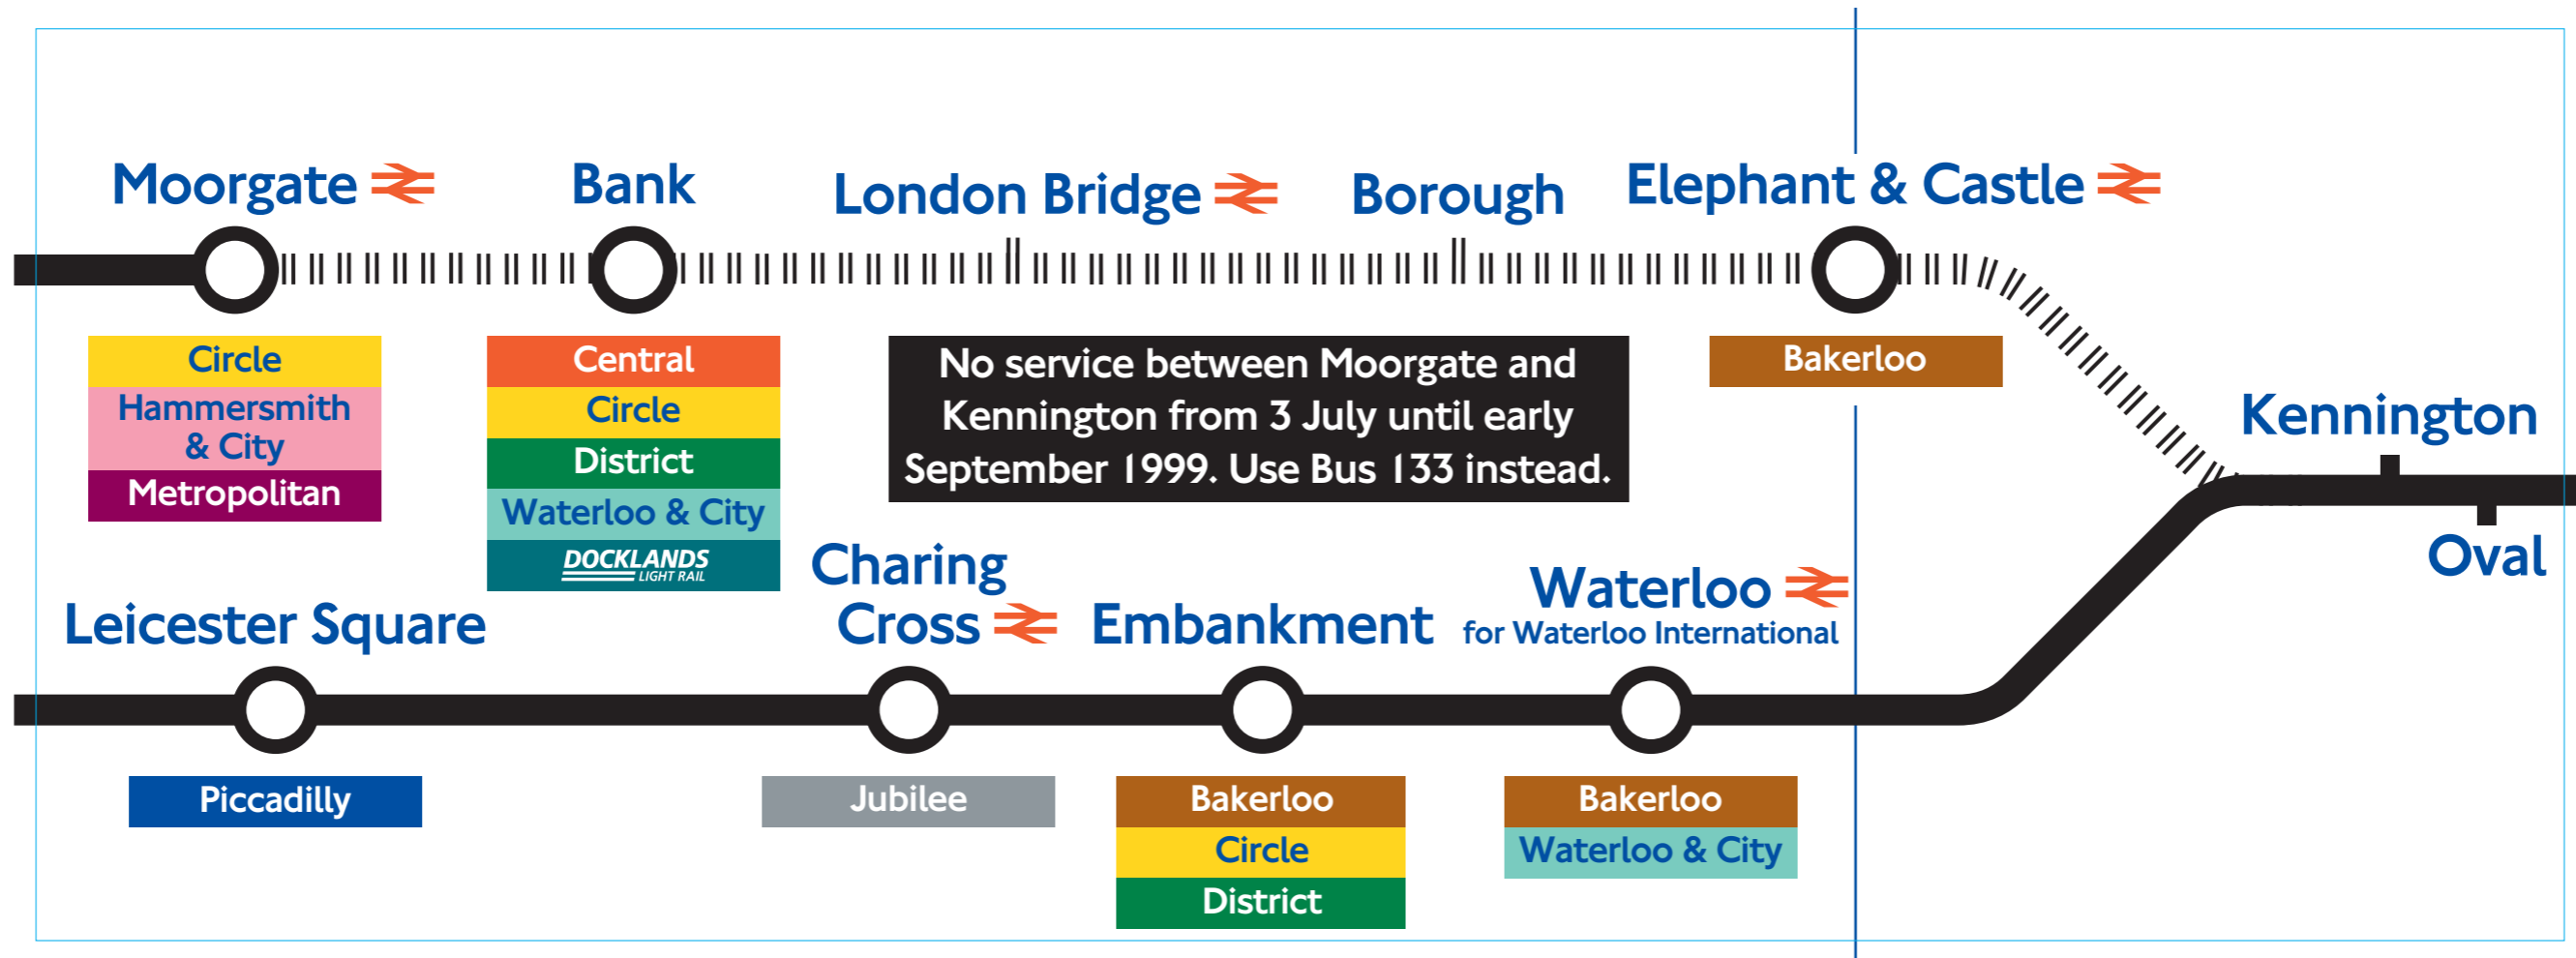

**Mornington  
Crescent**

**Mondays to Saturdays  
0700 until 2100.  
Sundays 0730 until 2100.**

**STICKER SIZE  
52 x 32mm**

**Mornington  
Crescent**

**August 1998**

Car Line Diagram Northern 1a (1280mm x 138mm)

Interchange  
and exit only  
on Sundays  
1300 to 1730 hours

**Camden  
Town**

**Archway closed for  
escalator repairs**  
Use nearby stations  
and local buses

**March 2000**

Northern line sticker  
 for Part No's: 28124/203  
 Size: 320 x 122mm

Northern line sticker

for Part No's: 28124/203  
Size: 104 x 99mm

Northern line CLD sticker  
for part no. 28124/203

Size: 51 x 46mm

Northern line CLD sticker  
for part no. 28124/203

Size: 42 x 19mm

Northern line CLD stickers  
for part no. 28124/203

Northern line CLD sticker  
for part No. 28124/203  
Size: 34 x 26mm

Northern line CLD sticker  
for part no. 28124/203

Size: 48 x 45mm

Northern line sticker  
26 x 33mm  
To fit part number 28124/203

Northern line sticker  
67 x 25mm  
To fit part number 28124/203