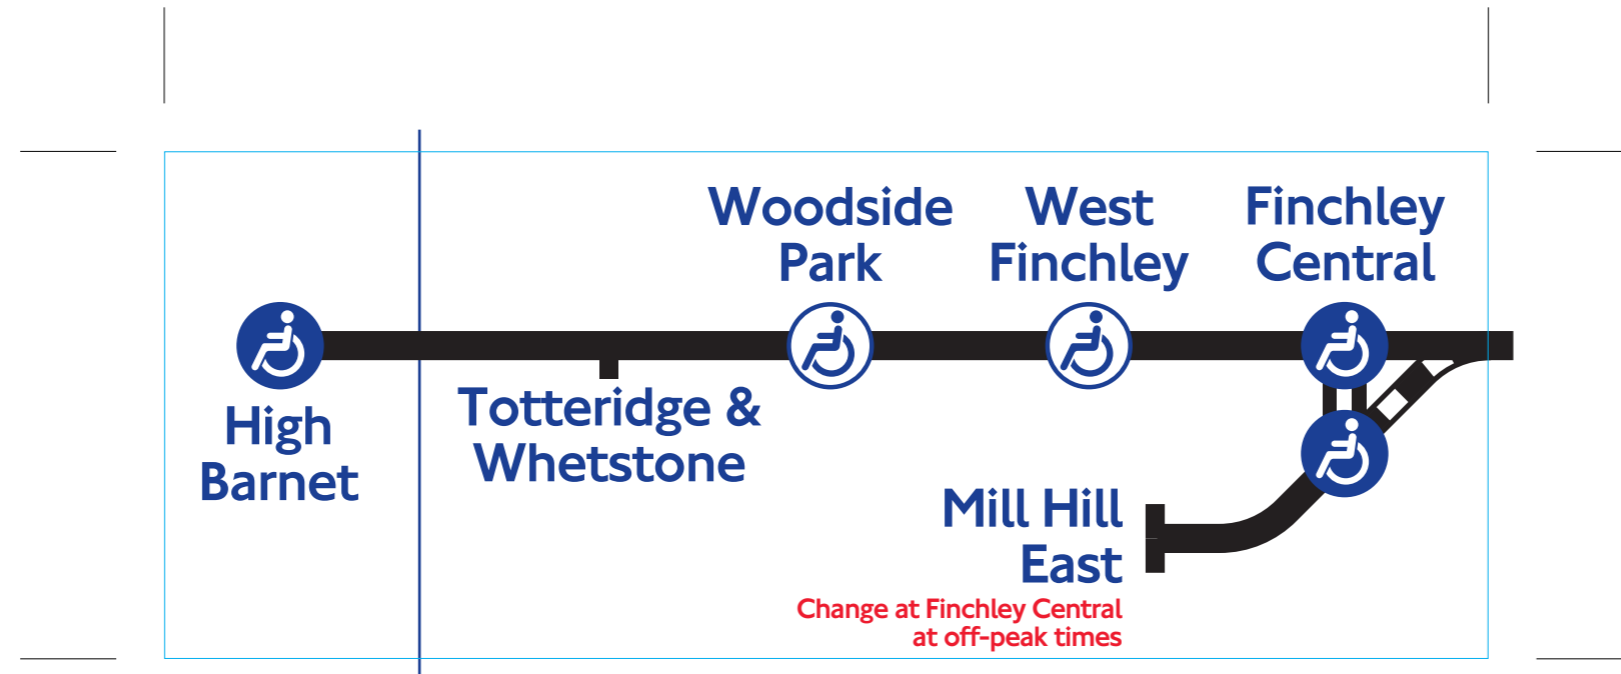

Northern line CLD sticker
for part No. 28124/203
Size: 175 x 67mm