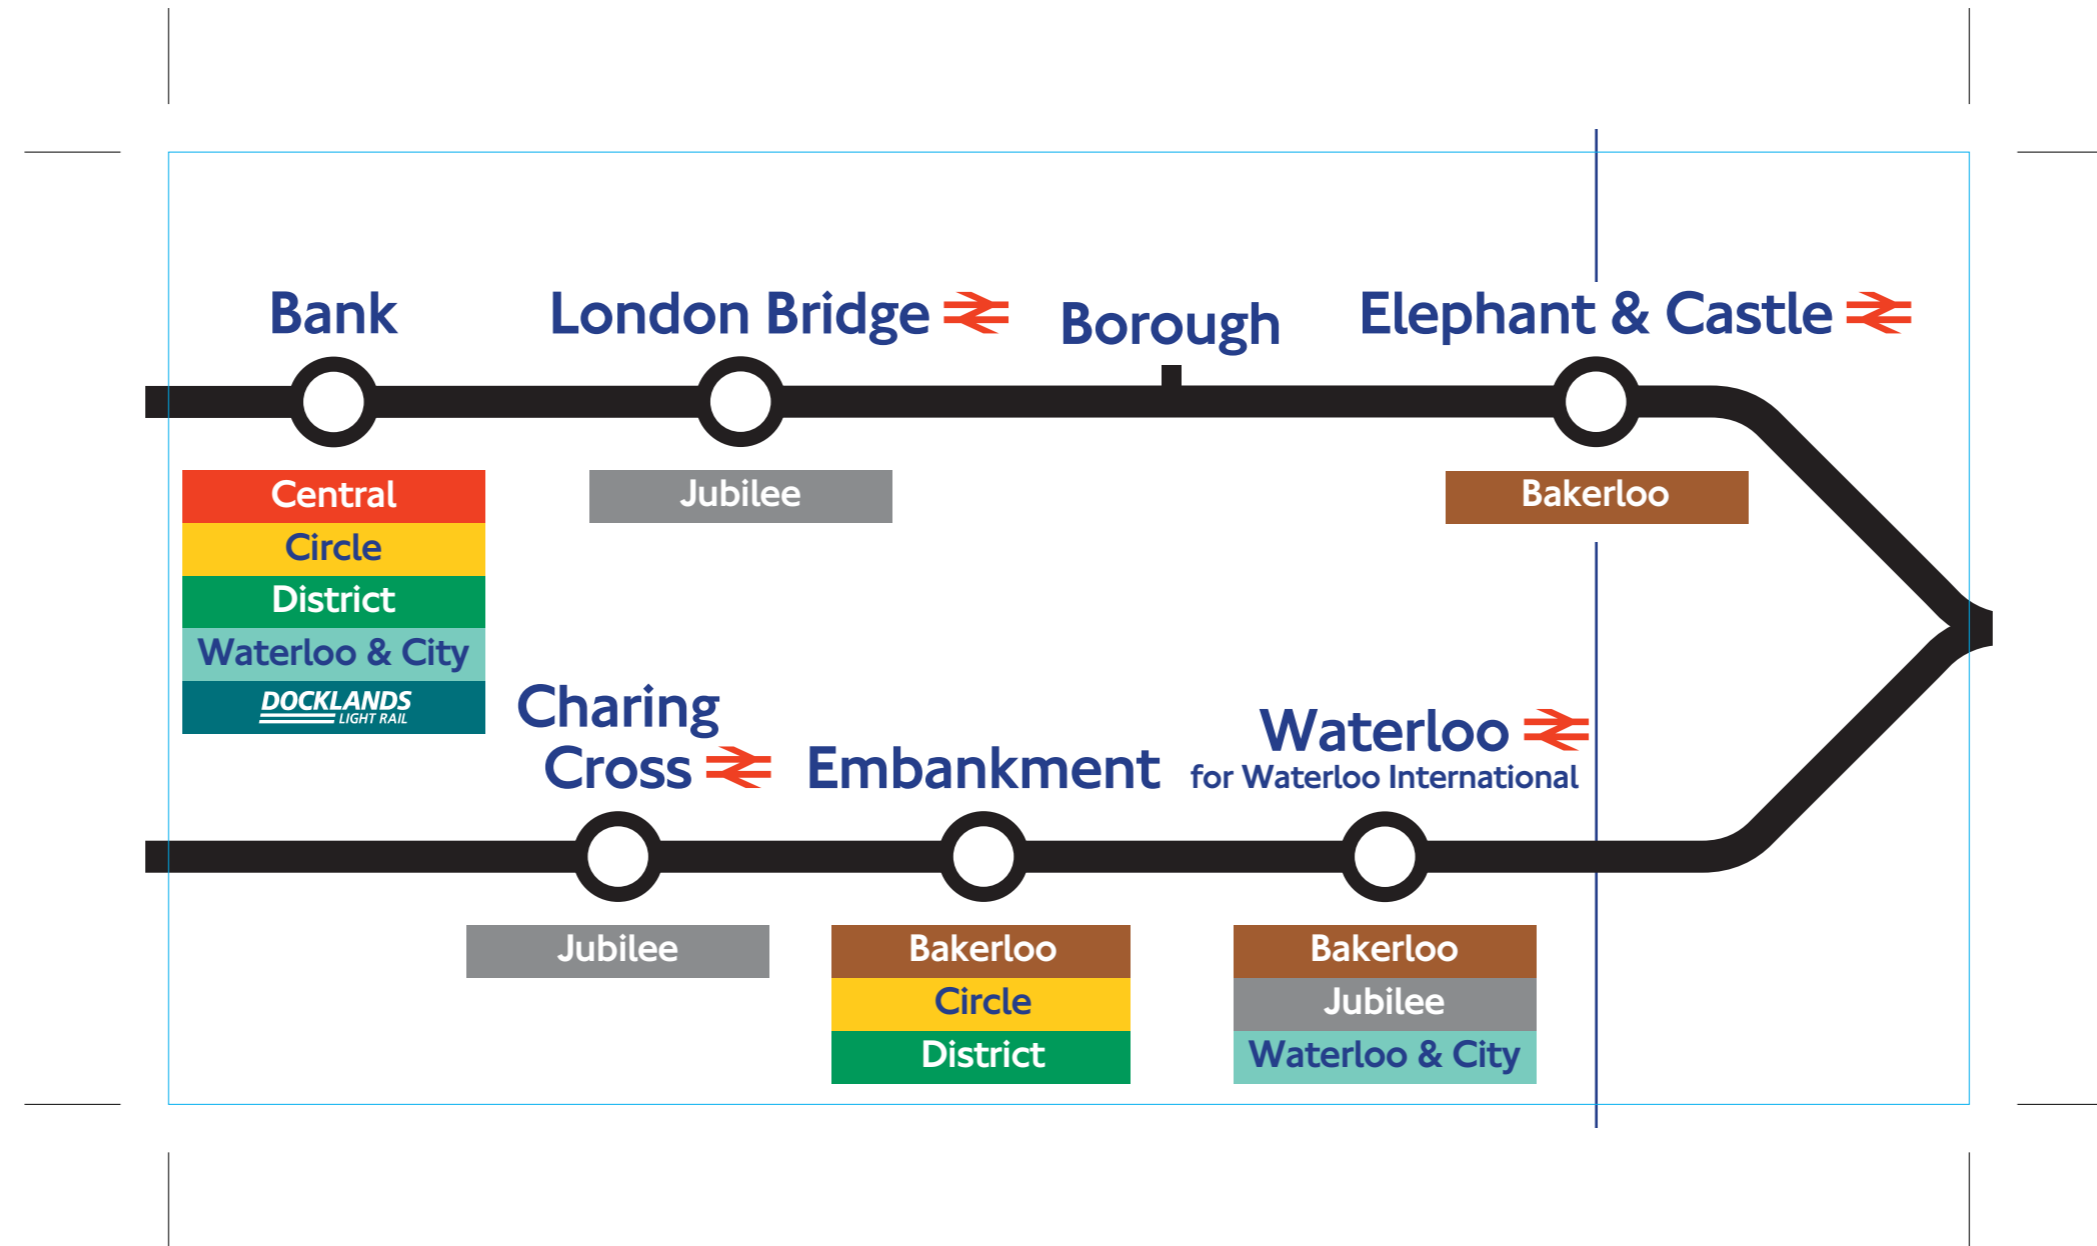

**Mornington  
Crescent**

**Mondays to Saturdays  
0700 until 2100.  
Sundays 0730 until 2100.**

**STICKER SIZE  
52 x 32mm**

**Mornington  
Crescent**

**August 1998**

Car Line Diagram Northern 1a (1280mm x 138mm)

Interchange  
and exit only  
on Sundays  
1300 to 1730 hours

**Camden  
Town**

**Archway closed for  
escalator repairs**  
Use nearby stations  
and local buses

**March 2000**

Northern line sticker  
 for Part No's: 28124/203  
 Size: 320 x 122mm

Northern line sticker

for Part No's: 28124/203  
Size: 104 x 99mm

Northern line CLD sticker  
for part no. 28124/203

Size: 51 x 46mm

Northern line CLD sticker  
for part no. 28124/203

Size: 42 x 19mm

Northern line CLD stickers  
for part no. 28124/203