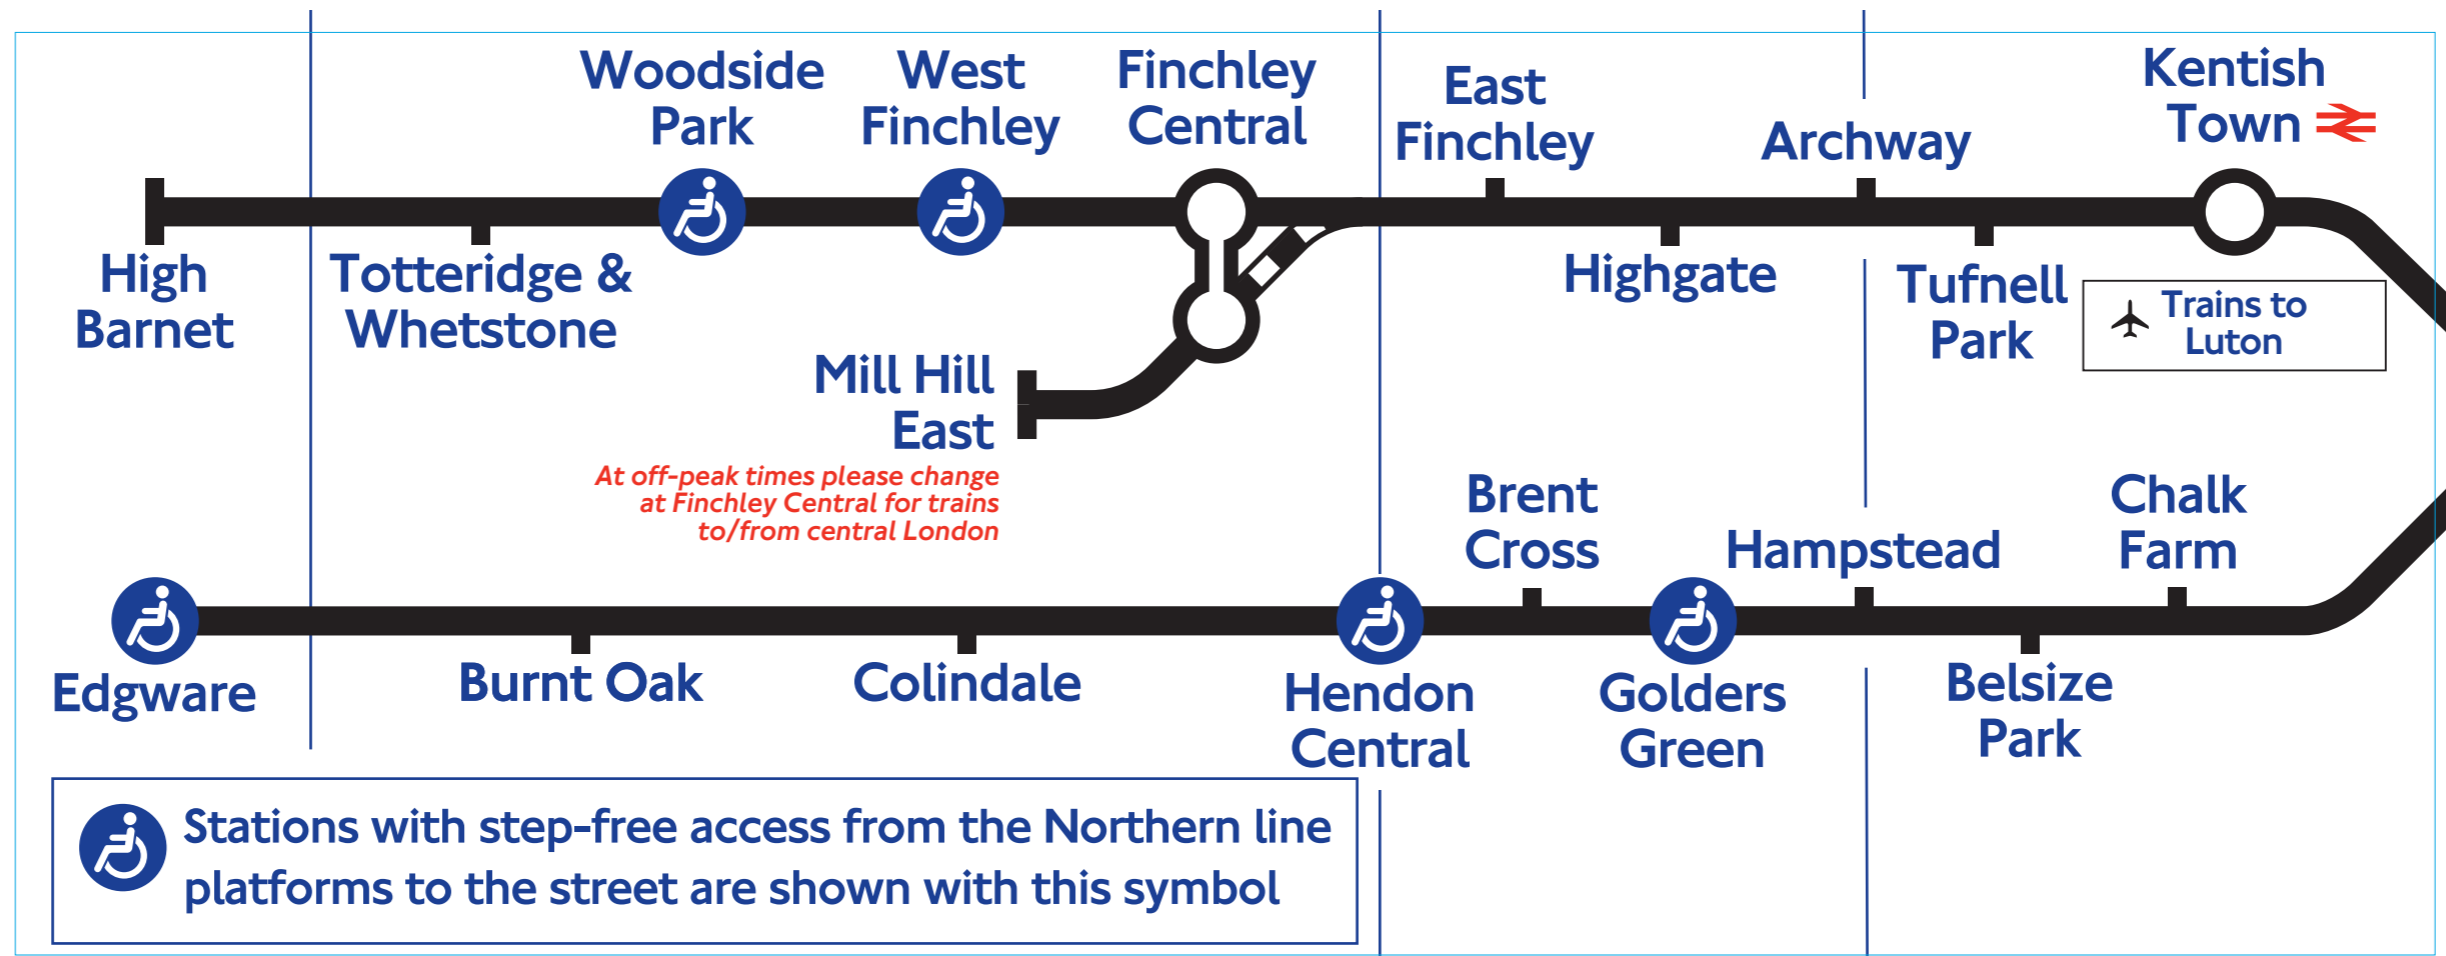

Interchange  
and exit only  
on Sundays  
1300 to 1730 hours

**Camden  
Town**

**Archway closed for  
escalator repairs**  
Use nearby stations  
and local buses

**March 2000**

Northern line sticker  
 for Part No's: 28124/203  
 Size: 320 x 122mm