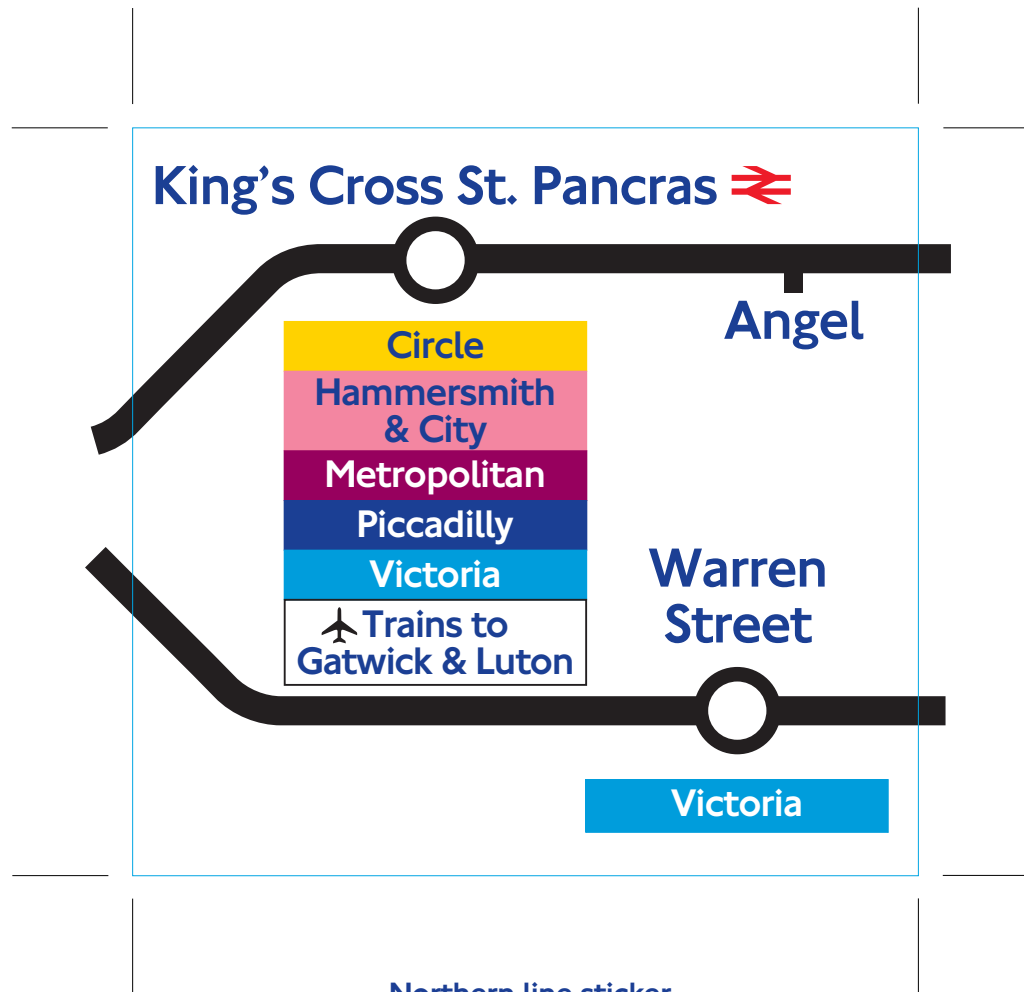

**Mornington  
Crescent**

**Mondays to Saturdays  
0700 until 2100.  
Sundays 0730 until 2100.**

**STICKER SIZE  
52 x 32mm**

**Mornington  
Crescent**

**August 1998**

Car Line Diagram Northern 1a (1280mm x 138mm)

Interchange  
and exit only  
on Sundays  
1300 to 1730 hours

**Camden  
Town**

**Archway closed for  
escalator repairs**  
Use nearby stations  
and local buses

**March 2000**

Northern line sticker  
 for Part No's: 28124/203  
 Size: 320 x 122mm

Northern line sticker

for Part No's: 28124/203  
Size: 104 x 99mm

Northern line CLD sticker  
for part no. 28124/203

Size: 51 x 46mm

Northern line CLD sticker  
for part no. 28124/203

Size: 42 x 19mm

Northern line CLD stickers  
for part no. 28124/203