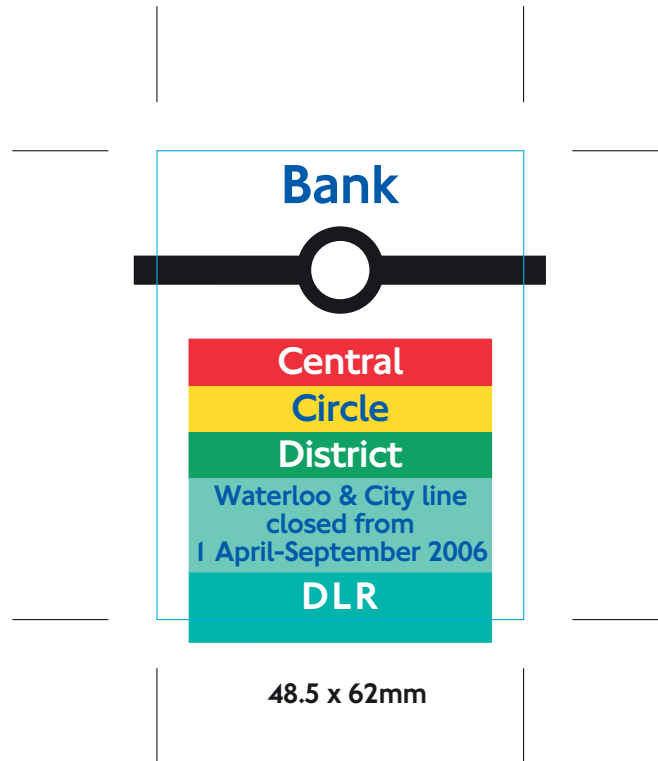

**Mornington  
Crescent**

**Mondays to Saturdays  
0700 until 2100.  
Sundays 0730 until 2100.**

**STICKER SIZE  
52 x 32mm**

**Mornington  
Crescent**

**August 1998**

Car Line Diagram Northern 1a (1280mm x 138mm)

Interchange  
and exit only  
on Sundays  
1300 to 1730 hours

**Camden  
Town**

**Archway closed for  
escalator repairs**  
Use nearby stations  
and local buses

**March 2000**

Northern line sticker  
 for Part No's: 28124/203  
 Size: 320 x 122mm

Northern line sticker

for Part No's: 28124/203  
Size: 104 x 99mm

Northern line CLD sticker  
for part no. 28124/203

Size: 51 x 46mm

Northern line CLD sticker  
for part no. 28124/203

Size: 42 x 19mm

Northern line CLD stickers  
for part no. 28124/203

Northern line CLD sticker  
for part No. 28124/203  
Size: 34 x 26mm

Northern line CLD sticker  
for part no. 28124/203

Size: 48 x 45mm

Northern line sticker  
26 x 33mm  
To fit part number 28124/203

Northern line sticker  
67 x 25mm  
To fit part number 28124/203