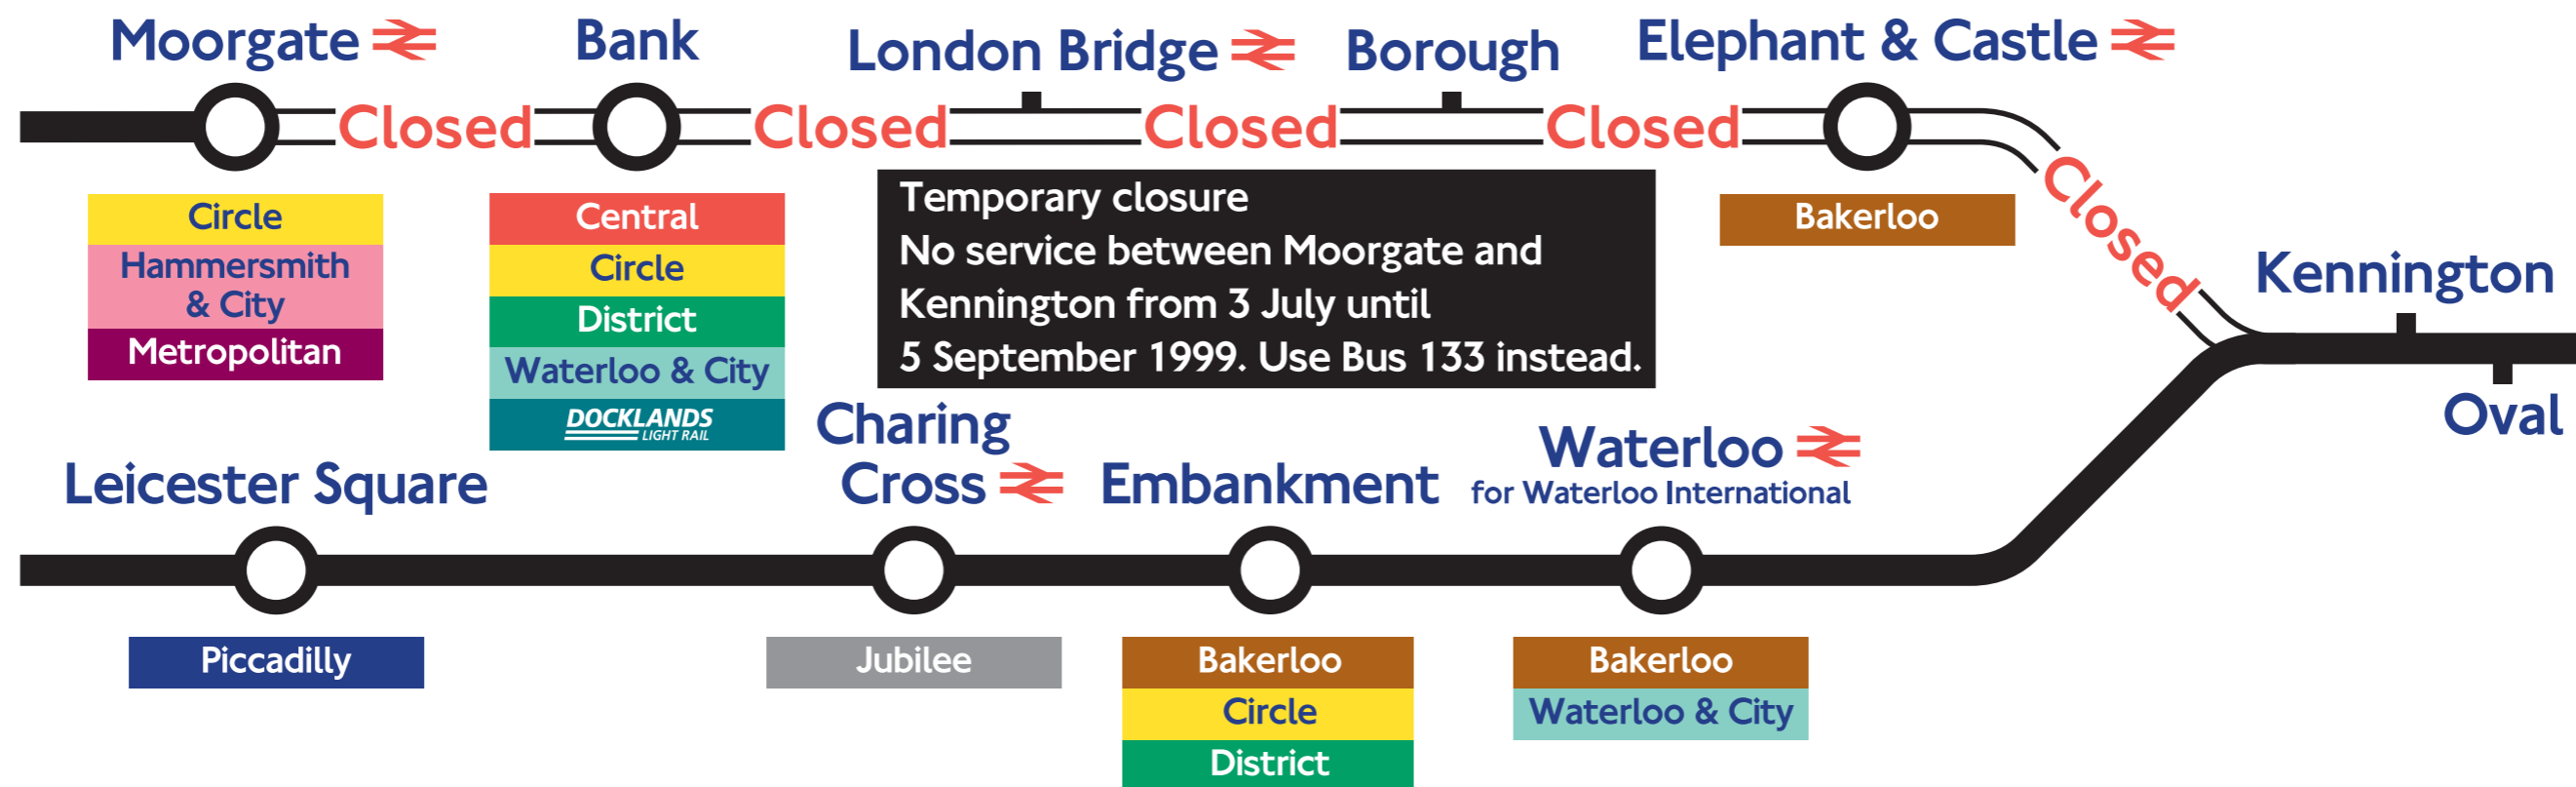

**Mornington  
Crescent**

**Mondays to Saturdays  
0700 until 2100.  
Sundays 0730 until 2100.**

**STICKER SIZE  
52 x 32mm**

**Mornington  
Crescent**

**August 1998**

Car Line Diagram Northern 1a (1280mm x 138mm)

Interchange  
and exit only  
on Sundays  
1300 to 1730 hours

**Camden  
Town**

**Archway closed for  
escalator repairs**  
Use nearby stations  
and local buses

**March 2000**

Northern line sticker  
 for Part No's: 28124/203  
 Size: 320 x 122mm

Northern line sticker

for Part No's: 28124/203  
Size: 104 x 99mm

Northern line CLD sticker  
for part no. 28124/203

Size: 51 x 46mm

Northern line CLD sticker  
for part no. 28124/203

Size: 42 x 19mm

Northern line CLD stickers  
for part no. 28124/203

Northern line CLD sticker  
for part No. 28124/203  
Size: 34 x 26mm

Northern line CLD sticker  
for part no. 28124/203

Size: 48 x 45mm

Northern line sticker  
26 x 33mm  
To fit part number 28124/203

Northern line sticker  
67 x 25mm  
To fit part number 28124/203