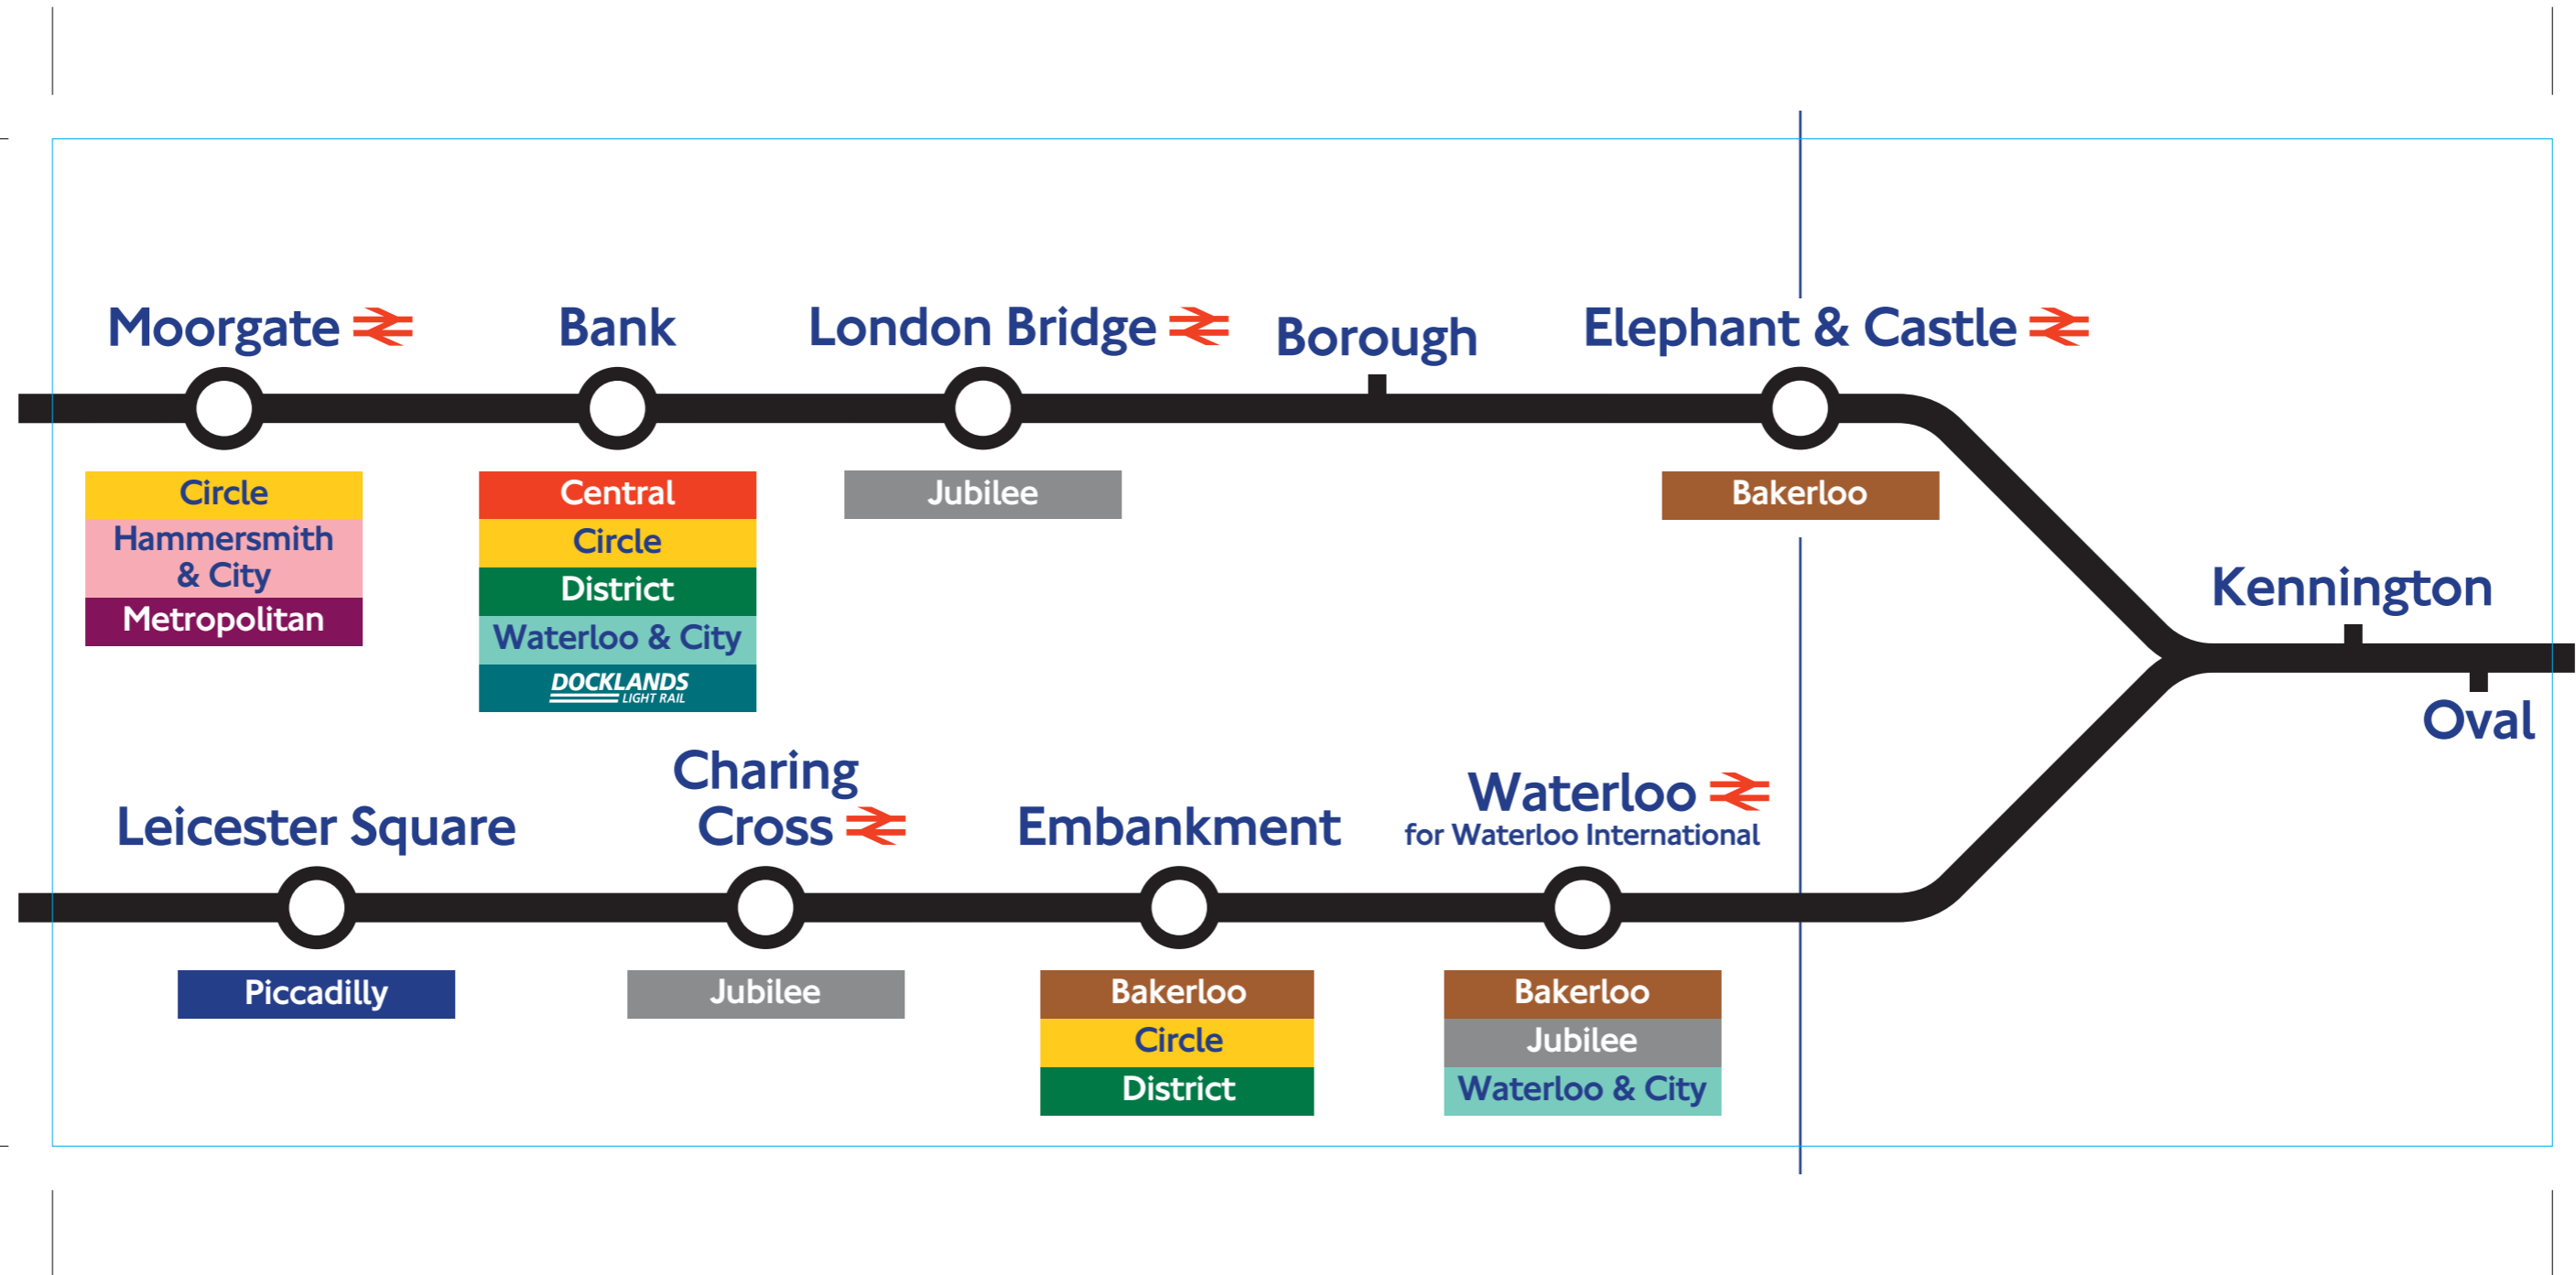

**Mornington  
Crescent**

**Mondays to Saturdays  
0700 until 2100.  
Sundays 0730 until 2100.**

**STICKER SIZE  
52 x 32mm**

**Mornington  
Crescent**

**August 1998**

Car Line Diagram Northern 1a (1280mm x 138mm)

Interchange  
and exit only  
on Sundays  
1300 to 1730 hours

**Camden  
Town**

**Archway closed for  
escalator repairs**  
Use nearby stations  
and local buses

**March 2000**

Northern line sticker  
 for Part No's: 28124/203  
 Size: 320 x 122mm

Northern line sticker

for Part No's: 28124/203  
Size: 104 x 99mm

Northern line CLD sticker  
for part no. 28124/203

Size: 51 x 46mm

Northern line CLD sticker  
for part no. 28124/203

Size: 42 x 19mm

Northern line CLD stickers  
for part no. 28124/203

Northern line CLD sticker  
for part No. 28124/203  
Size: 34 x 26mm

Northern line CLD sticker  
for part no. 28124/203

Size: 48 x 45mm

Northern line sticker  
26 x 33mm  
To fit part number 28124/203

Northern line sticker  
67 x 25mm  
To fit part number 28124/203