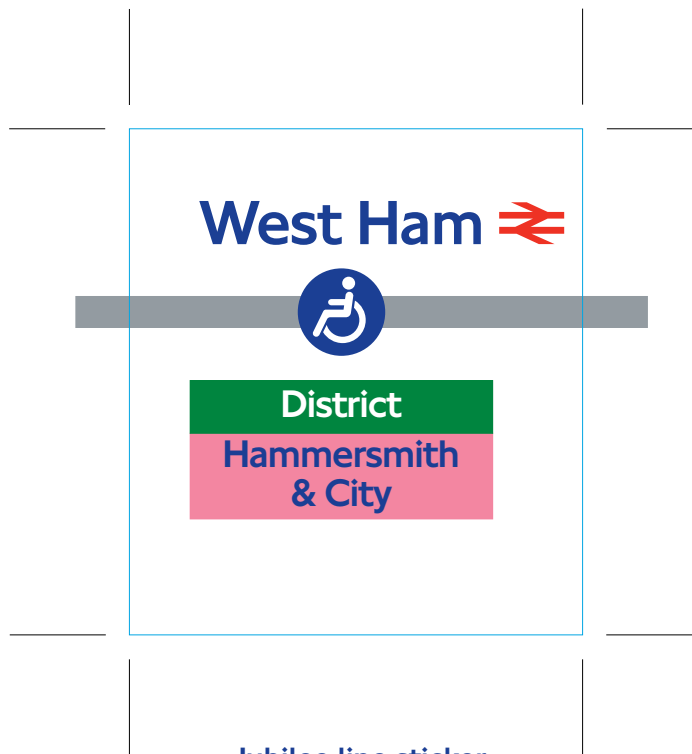

Jubilee line sticker

for Part No's: 28124/277
Size: 60 x 67mm