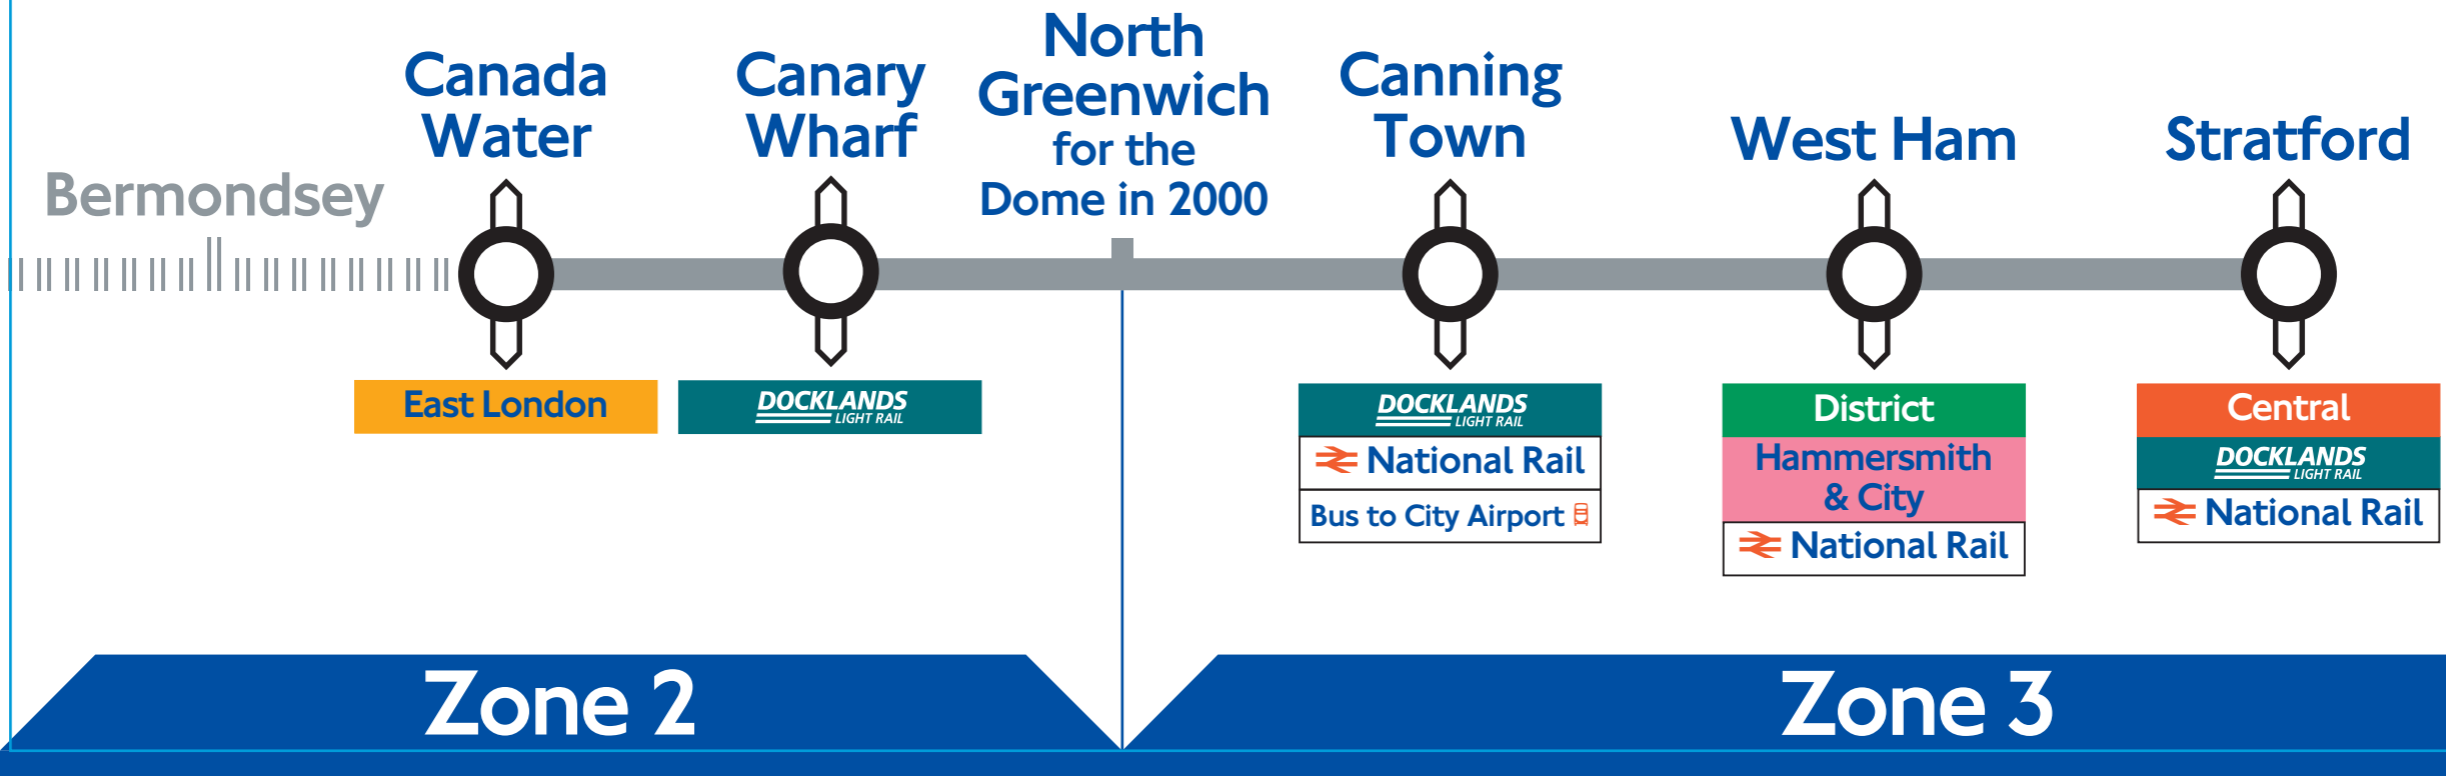

The section Canada Water - Stratford operates on Mondays to Fridays only between 0640 and 1945 hours. See the Train Times poster at stations for further information.

October 1999

Southbound trains from Stanmore do not stop at Wembley Park until February 2005. For Wembley Park please change at Neasden and return on a northbound train.

Canning
Town ➡

DLR

DLR to ✈️
London City Airport

For ExCeL alight at
Custom House

Waterloo 
for Waterloo International

Bakerloo

Northern

Waterloo & City line
closed from
1 April-September 2006

 **Festival Pier**

 **Waterloo Pier**

60 x 83mm

Canning Town

DLR

DLR to 
London City Airport

For ExCeL London
alight at
Custom House

**Canada
Water**