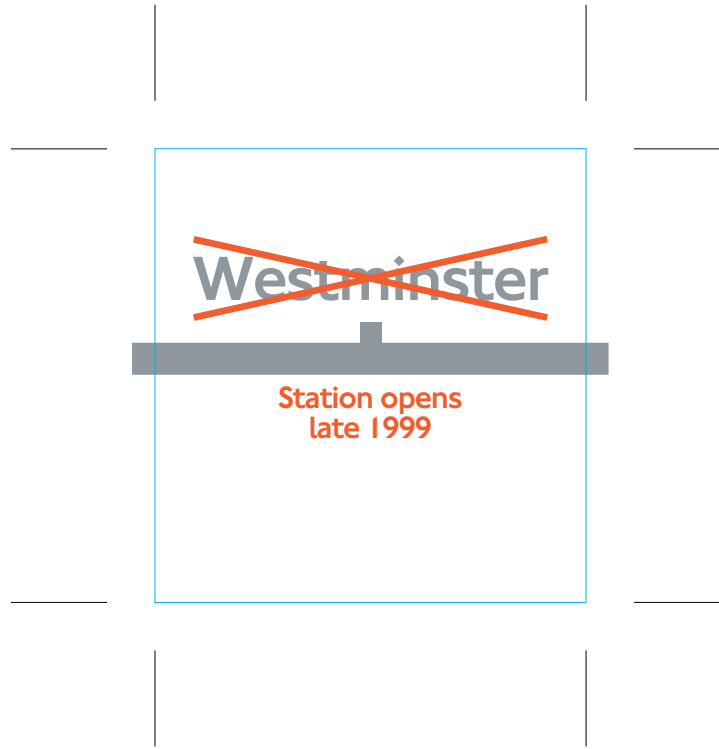

The section Canada Water - Stratford operates on Mondays to Fridays only between 0640 and 1945 hours. See the Train Times poster at stations for further information.

October 1999

Southbound trains from Stanmore do not stop at Wembley Park until February 2005. For Wembley Park please change at Neasden and return on a northbound train.