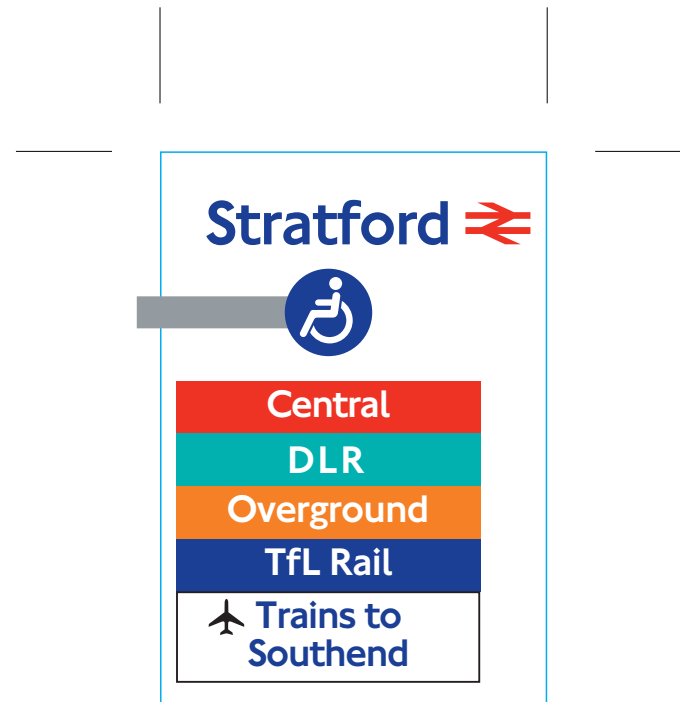

The section Canada Water - Stratford operates on Mondays to Fridays only between 0640 and 1945 hours. See the Train Times poster at stations for further information.

October 1999

Southbound trains from Stanmore do not stop at Wembley Park until February 2005. For Wembley Park please change at Neasden and return on a northbound train.

Jubilee line CLD sticker
for Part Number 28124/277
Size: 42.5 x 47.5mm

No step-free access
from late January 2014
until late July 2014

Waterloo 

Bakerloo

Northern

Waterloo & City

 **Festival Pier**

**London Eye
Pier**

Baker Street

~~**Bond Street**~~

Green Park

Jubilee CLD sticker
for Part Number 28124/277
Size: 161 x 115mm

Jubilee line sticker
50 x 88mm
To fit part number 28124/277

Jubilee line sticker
51 x 73mm
To fit part number 28124/277