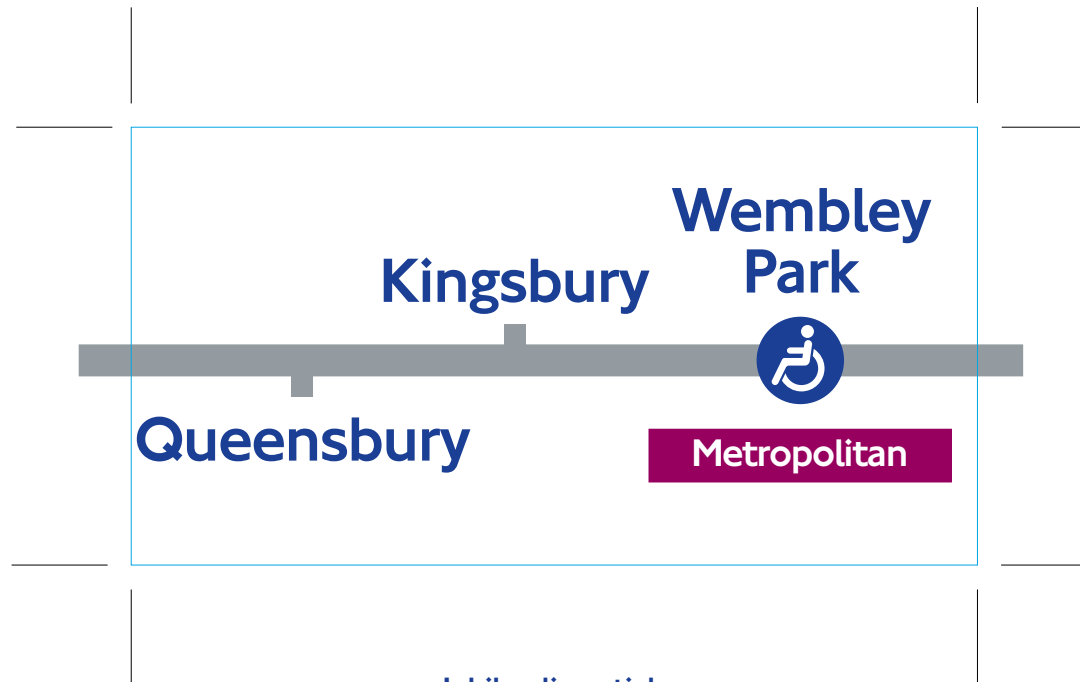

East London

**Until Saturday
22 December 2007**

Jubilee line sticker

for Part No's: 28124/277

Size: 60 x 67mm

Jubilee line sticker

for Part No's: 28124/277
Size: 60 x 67mm

Jubilee line sticker

for Part No's: 28124/277

Size: 112 x 58mm

**North
Greenwich**
for The O₂

Jubilee line sticker

for Part No's: 28124/277

Size: 48 x 24mm

Jubilee line sticker
50 x 50mm
To fit part number 28124/277

40 x 35mm