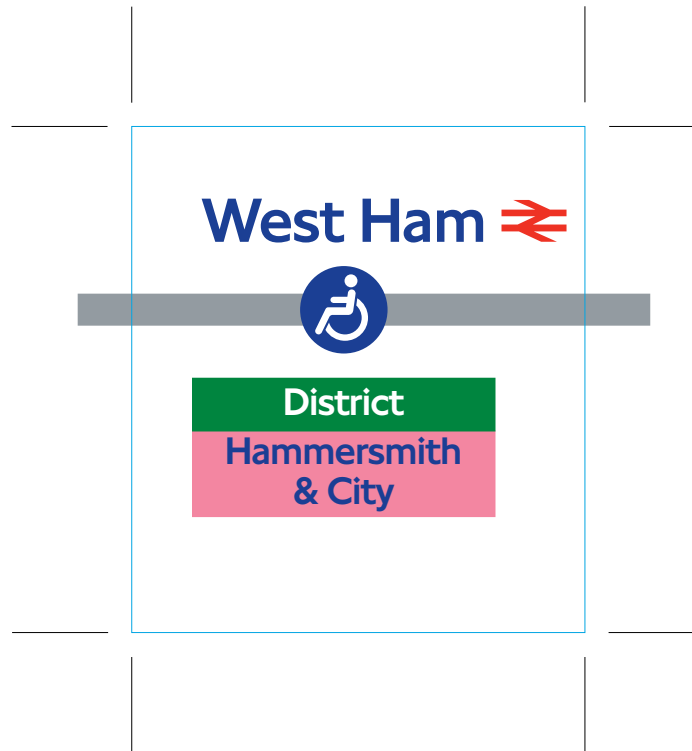

Jubilee line sticker

for Part No's: 28124/277

Size: 60 x 67mm