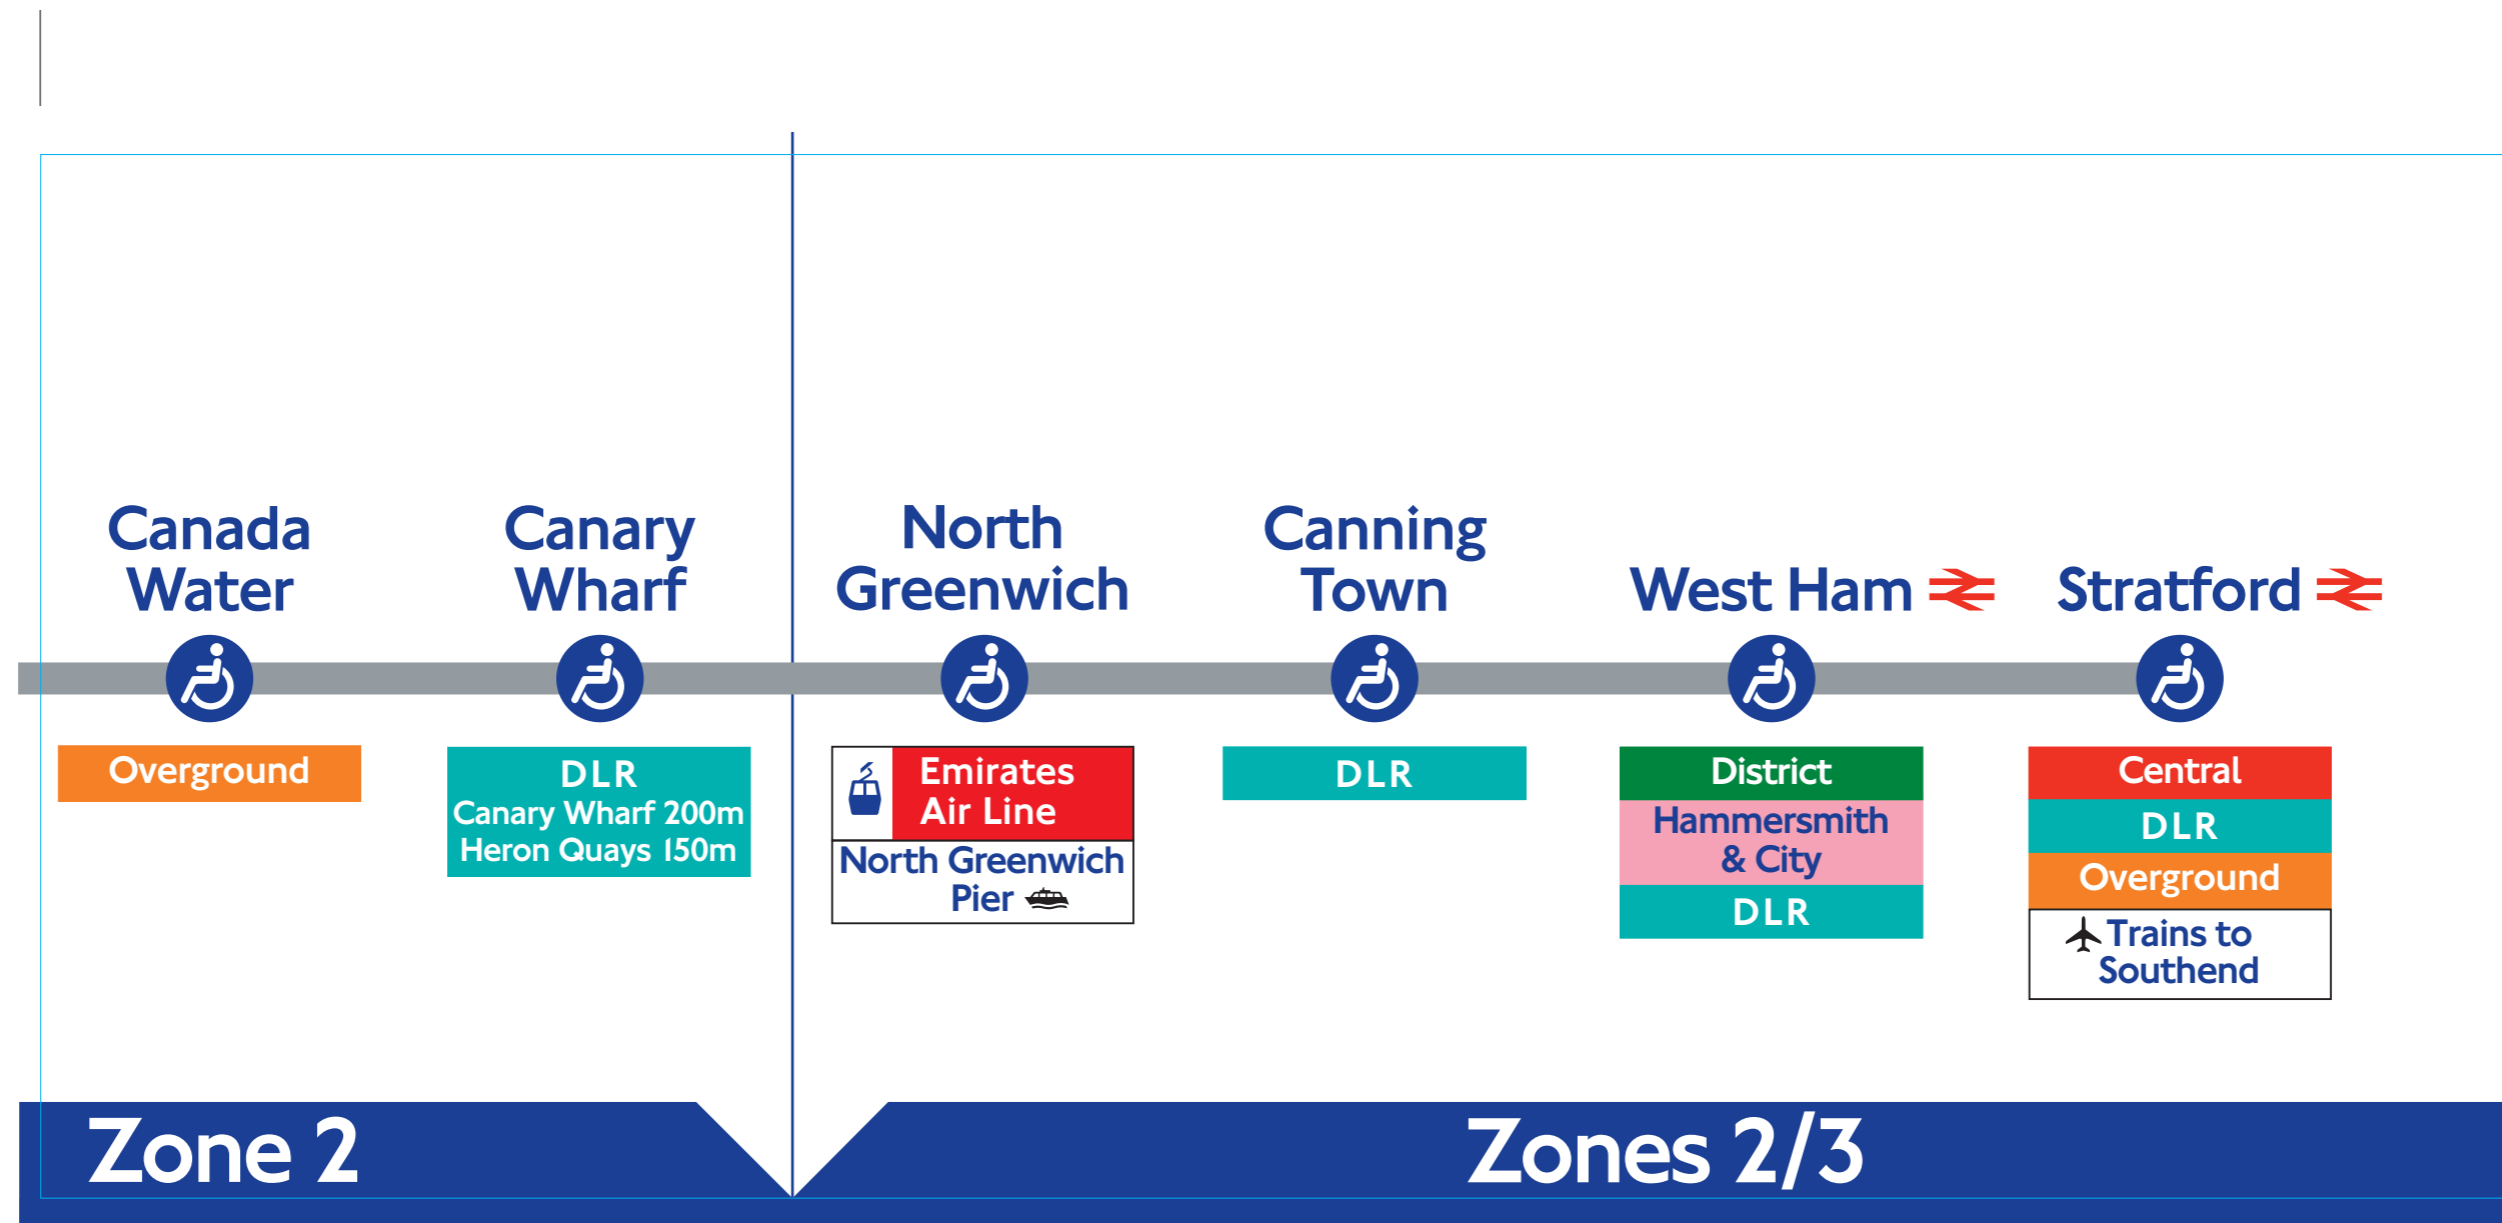

The section Canada Water - Stratford operates on Mondays to Fridays only between 0640 and 1945 hours. See the Train Times poster at stations for further information.

October 1999

Southbound trains from Stanmore do not stop at Wembley Park until February 2005. For Wembley Park please change at Neasden and return on a northbound train.

Canning
Town ➡

DLR

DLR to ✈️
London City Airport

For ExCeL alight at
Custom House

Waterloo 
for Waterloo International

Bakerloo

Northern

Waterloo & City line
closed from
1 April-September 2006

Jubilee line CLD sticker
for Part Number 28124/277
Size: 42.5 x 47.5mm

No step-free access
from late January 2014
until late July 2014

Waterloo 

Bakerloo

Northern

Waterloo & City

 **Festival Pier**

**London Eye
Pier**

Baker Street

~~**Bond Street**~~

Green Park

Jubilee CLD sticker
for Part Number 28124/277
Size: 161 x 115mm

Jubilee line sticker
50 x 88mm
To fit part number 28124/277

Jubilee line sticker
51 x 73mm
To fit part number 28124/277