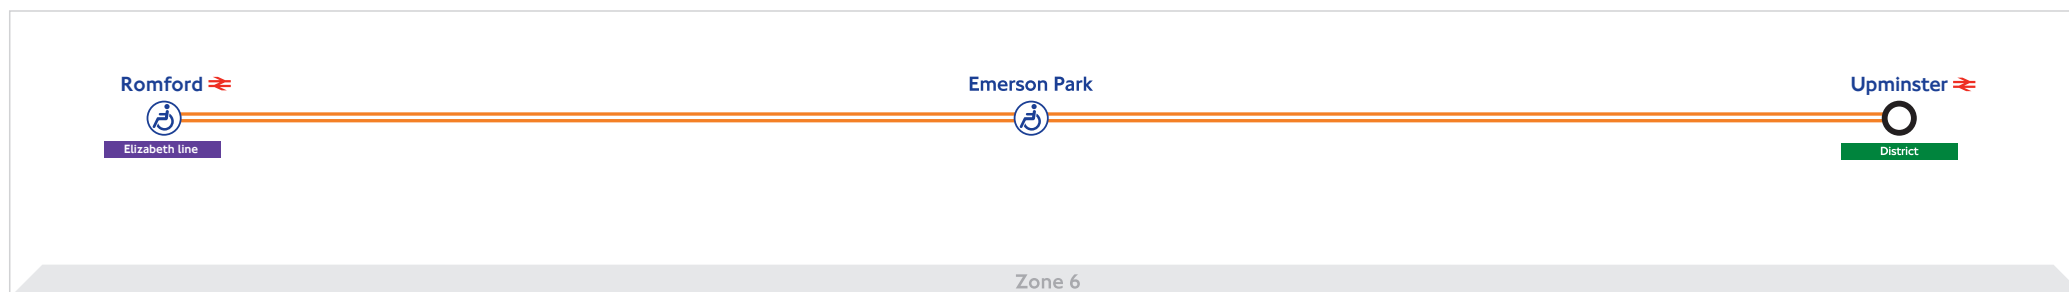

Romford to Upminster route

Key to symbols

Interchange stations

Step-free access from street to platform

National Rail

Engineering work and public holidays

To carry out improvements and maintenance, some parts of the network are closed at weekends. For more information, including alternative travel arrangements, please check your travel at tfl.gov.uk or see posters at stations.

On most public holidays an amended timetable runs, based on a Saturday frequency.

Bicycles on London Overground services on this route

Compact folded bicycles can be carried on our trains at any time.

Non-folded bicycles:

- Cannot be carried on our trains 07:30-09:30 or 16:00-19:00 on weekdays (restrictions do not apply on public holidays)
- Cannot be carried anytime on buses that replace trains due to engineering work

Service delay refunds

If you've been delayed on a London Overground journey, you may be able to claim for a service refund delay.

When we refund for service delays:

If your journey was delayed for reasons within our control by:

- 15 minutes or more on London Underground or DLR services
- 30 minutes or more on London Overground or TfL Rail services

We'll refund you the single fare for your journey you were delayed on. For further details please visit the TfL website.

Check your travel

tfl.gov.uk/travel-tools

24 hour travel information

0343 222 1234*

Valid from Sunday 2 June until Saturday 14 December 2024