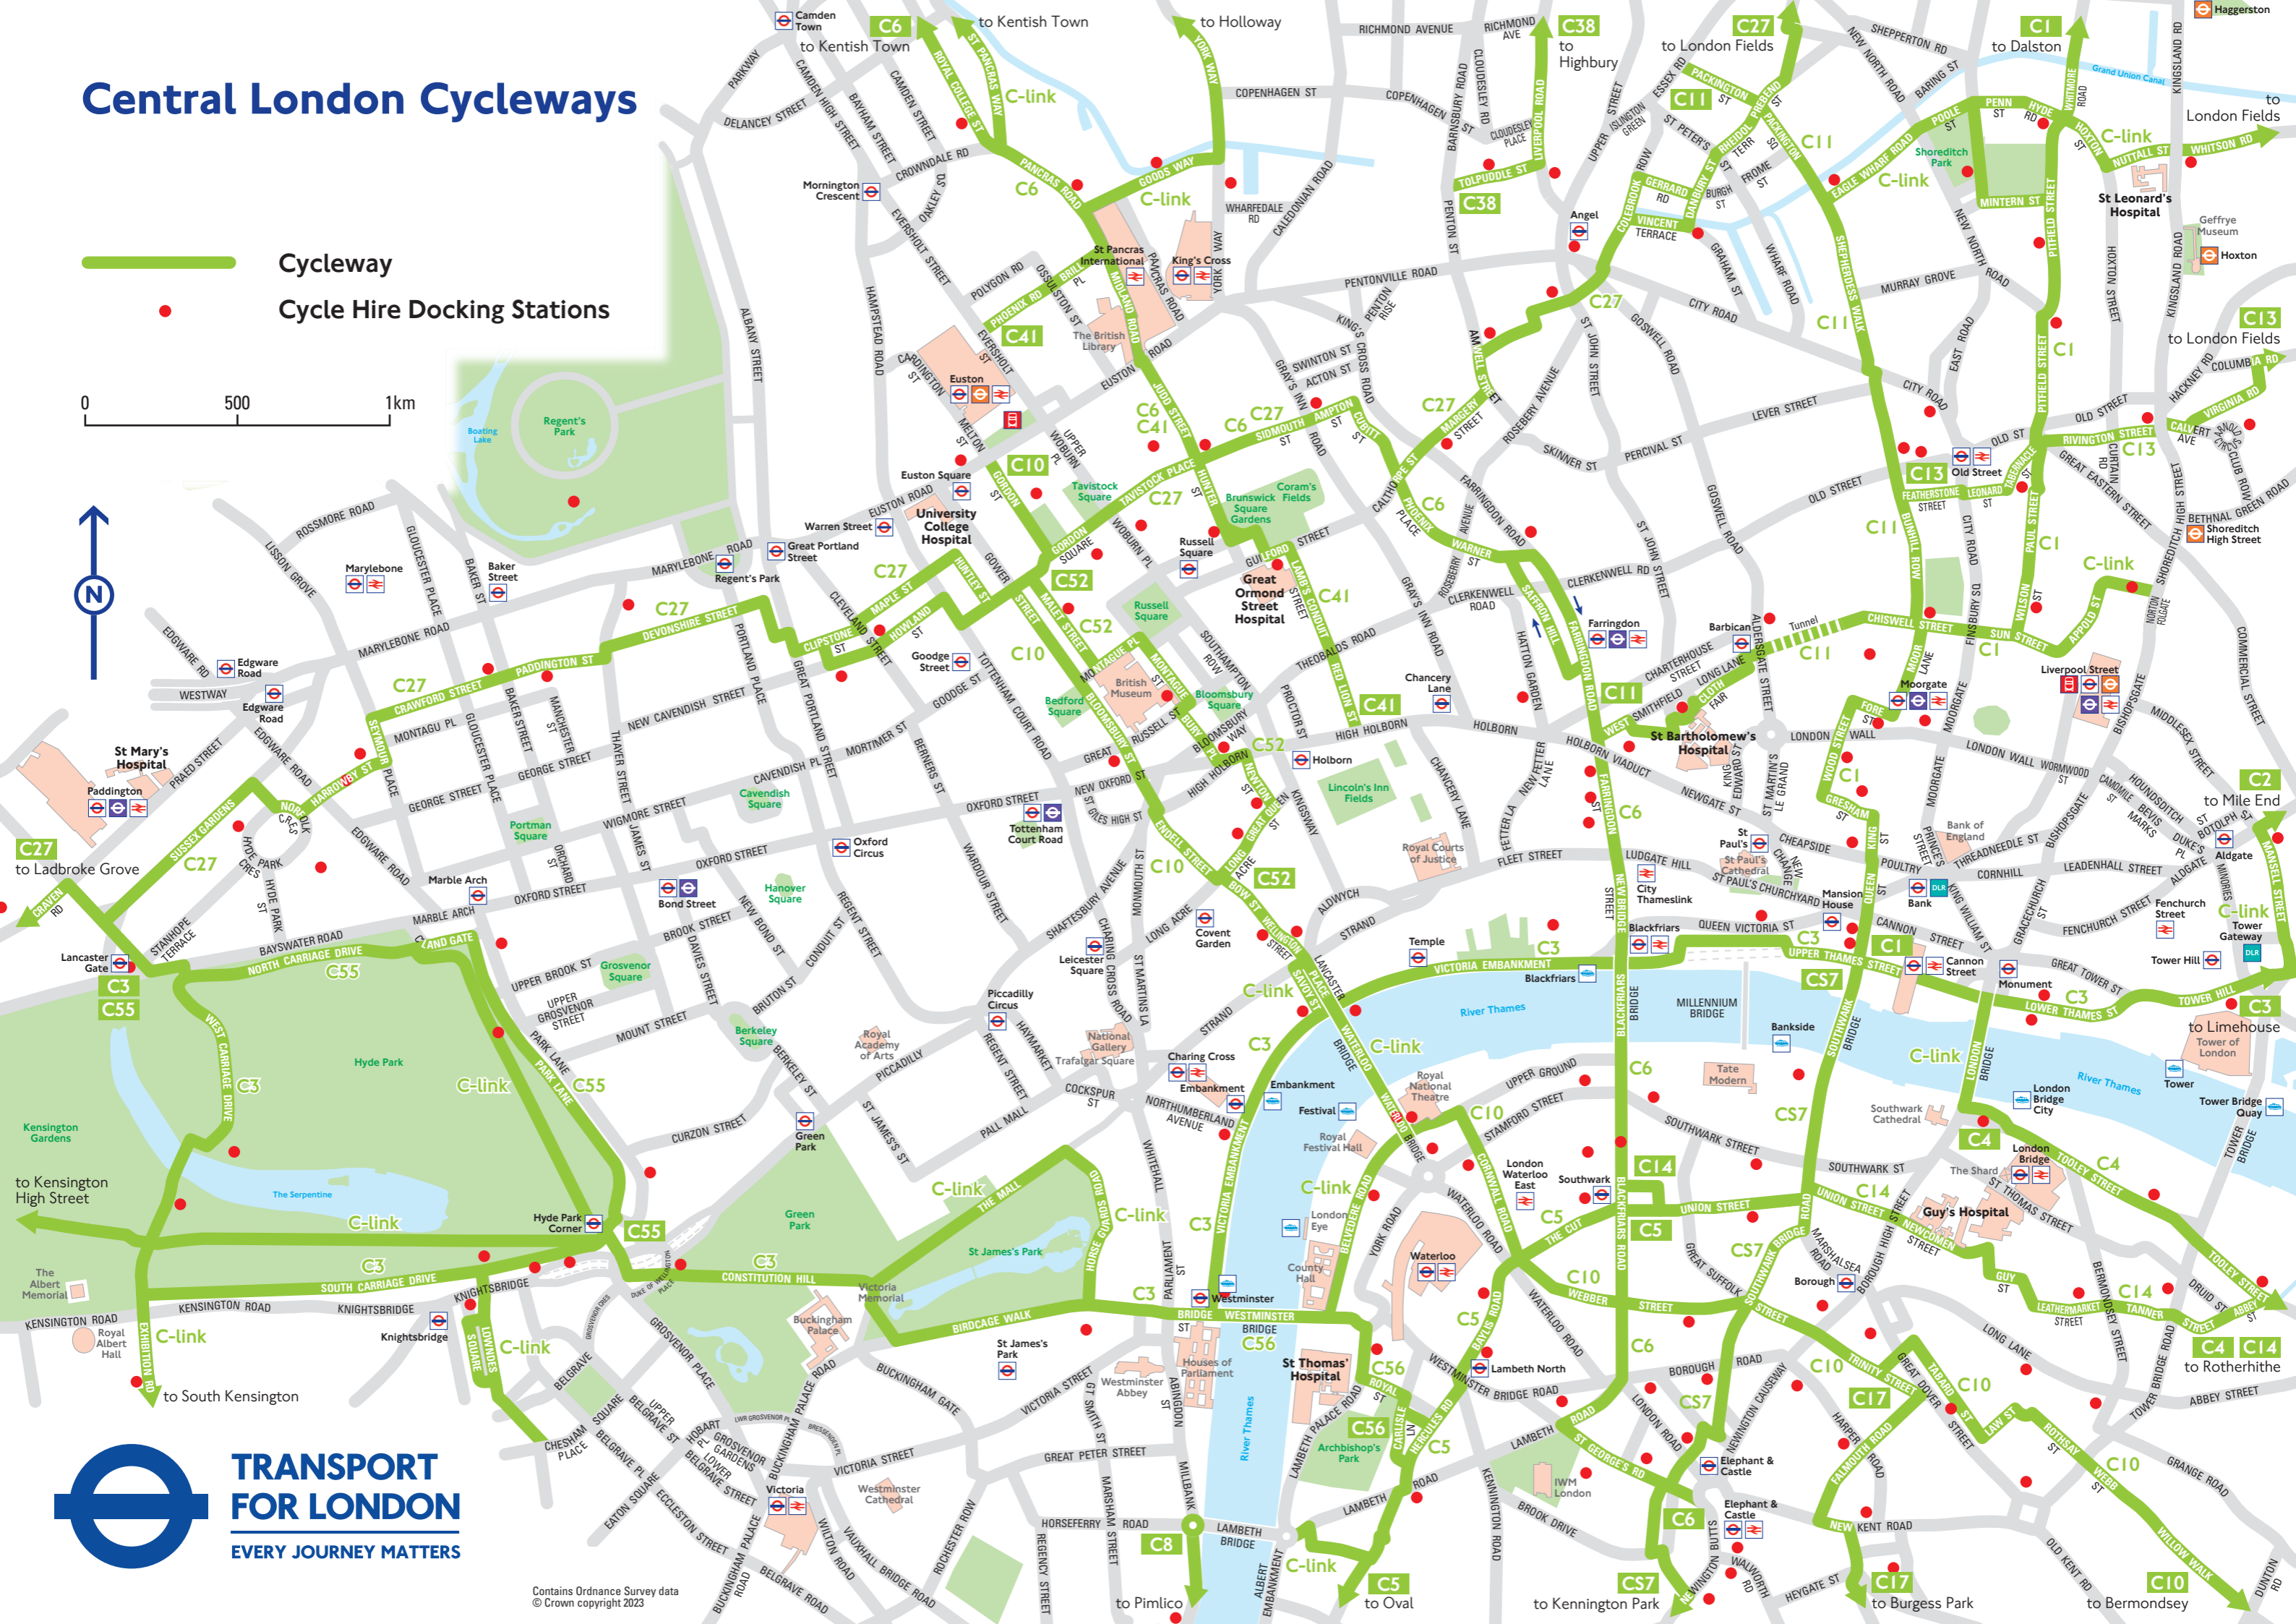

Central London Cycleways

 Cycleway
 Cycle Hire Docking Stations

0 500 1km

Contains Ordnance Survey data © Crown copyright 2023