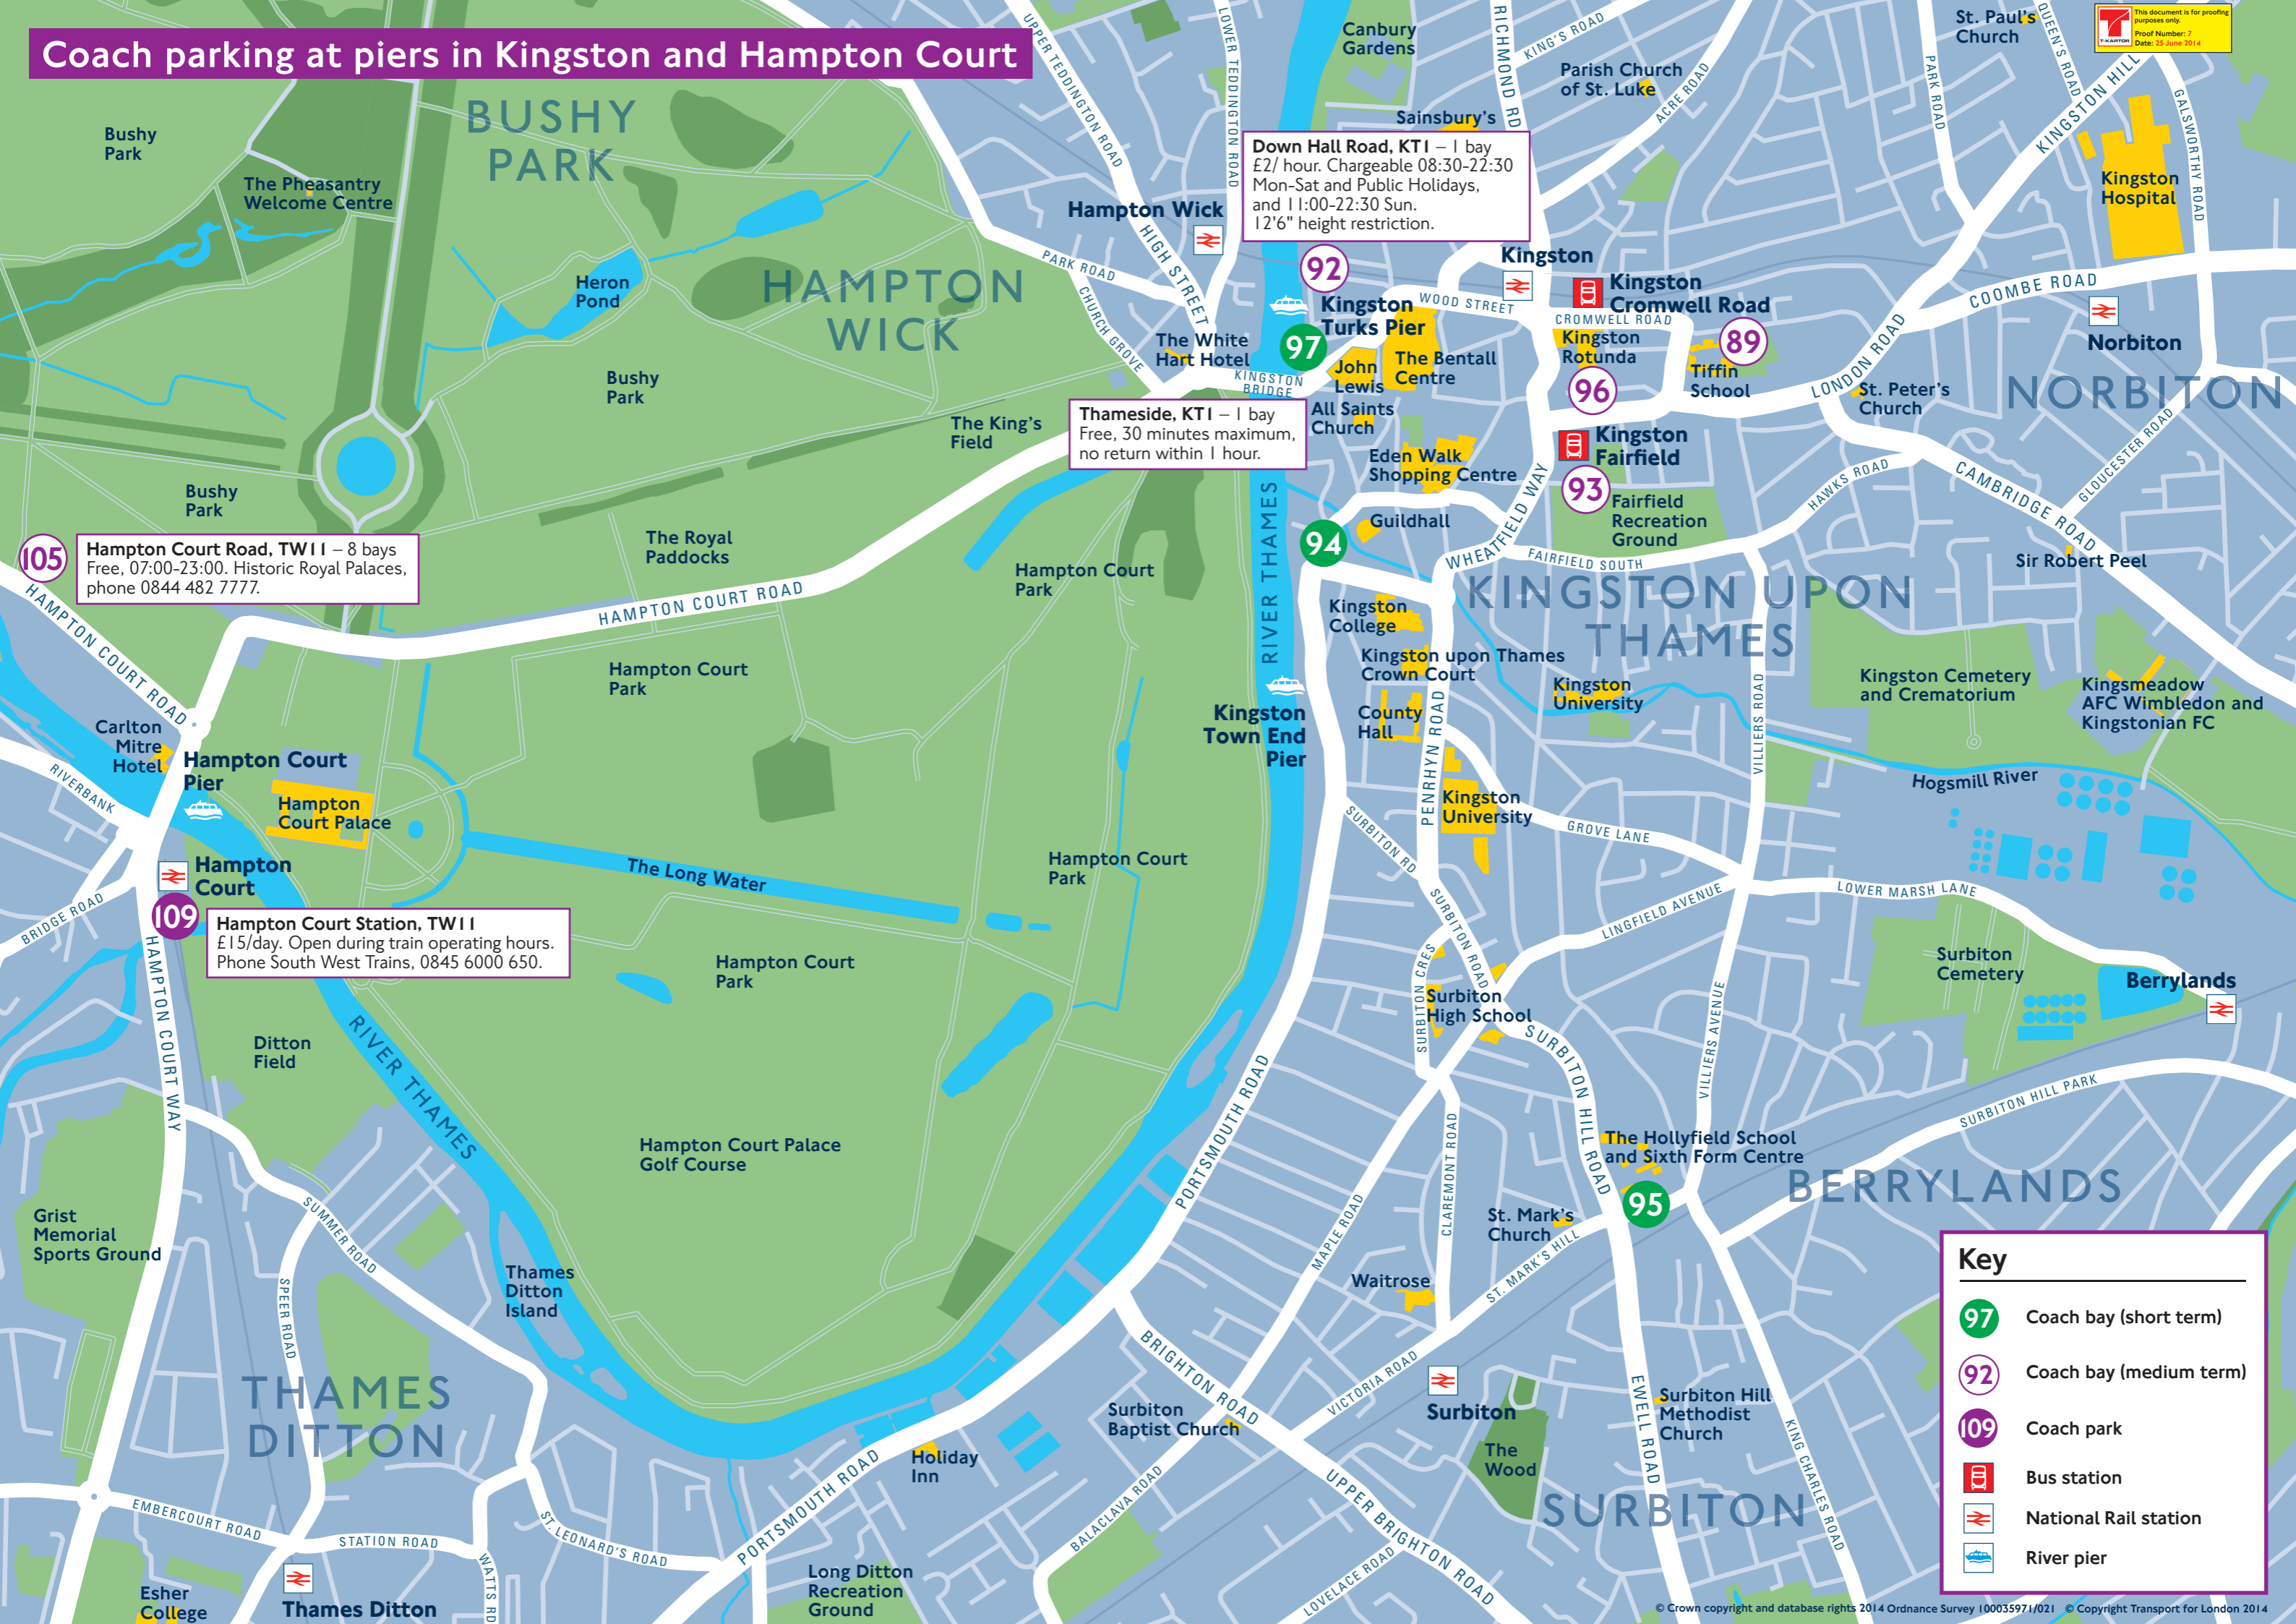

# Coach parking at piers in Kingston and Hampton Court

**Down Hall Road, KT1** – 1 bay  
 £2/ hour. Chargeable 08:30-22:30  
 Mon-Sat and Public Holidays,  
 and 11:00-22:30 Sun.  
 12'6" height restriction.

**Thameside, KT1** – 1 bay  
 Free, 30 minutes maximum,  
 no return within 1 hour.

**Hampton Court Road, TW11** – 8 bays  
 Free, 07:00-23:00. Historic Royal Palaces,  
 phone 0844 482 7777.

**Hampton Court Station, TW11**  
 £15/day. Open during train operating hours.  
 Phone South West Trains, 0845 6000 650.

**Key**

- 97 Coach bay (short term)
- 92 Coach bay (medium term)
- 109 Coach park
- Bus station
- National Rail station
- River pier