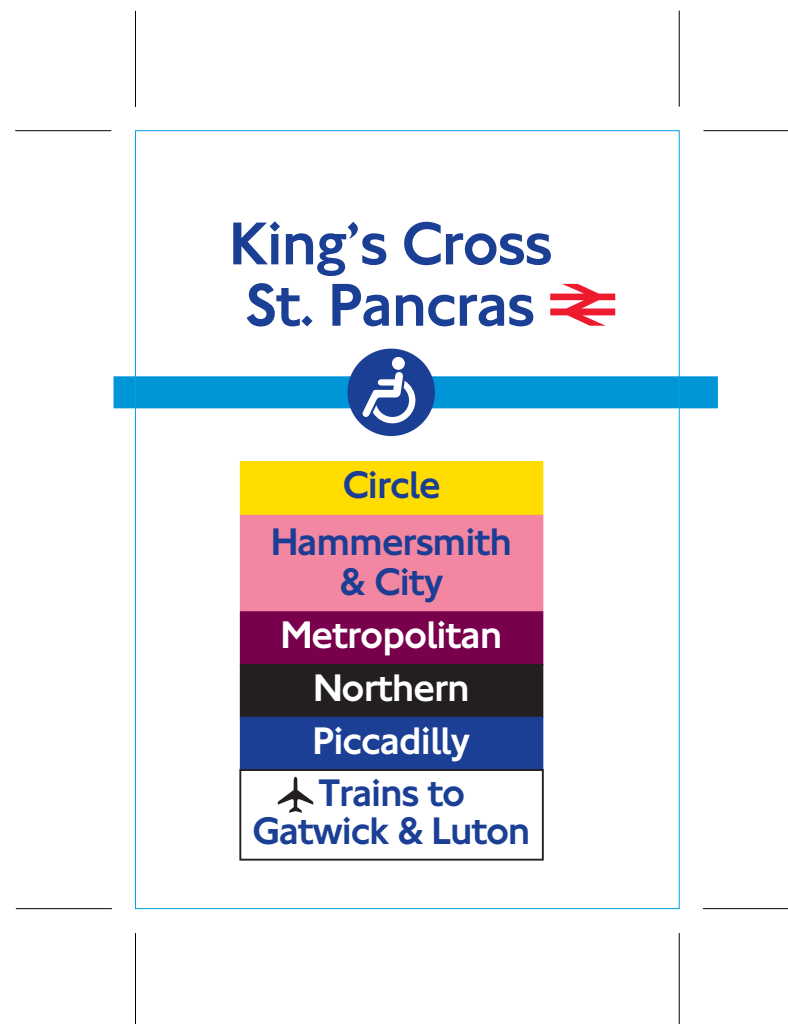

Size: 360mm x 33mm

Part Numbers: 28124/227 & 28124/228

**King's Cross
St. Pancras** 

Circle

**Hammersmith
& City**

Metropolitan

Northern

Piccadilly

 **Trains to
Gatwick & Luton**

Victoria line sticker

for Part No's: 28124/231, 28124/227 & 28124/228
Size: 72 x 103mm

August 2009

Victoria line sticker

for Part No's: 28124/231, 28124/227 & 28124/228
Size: 72 x 103mm

Victoria line sticker
56 x 64mm
To fit part number 28124/232

**Walthamstow
Central**

Overground

**Blackhorse
Road**

Overground

**Tottenham
Hale** ⇨

Trains to
Stansted

**Seven
Sisters** ⇨

Overground

Victoria line major closure Saturday 8 August until Sunday 30 August.
No service between Seven Sisters and Walthamstow Central.
Reduced service on the rest of the line.

Victoria line sticker
230 x 73mm
To fit part number 28124/232