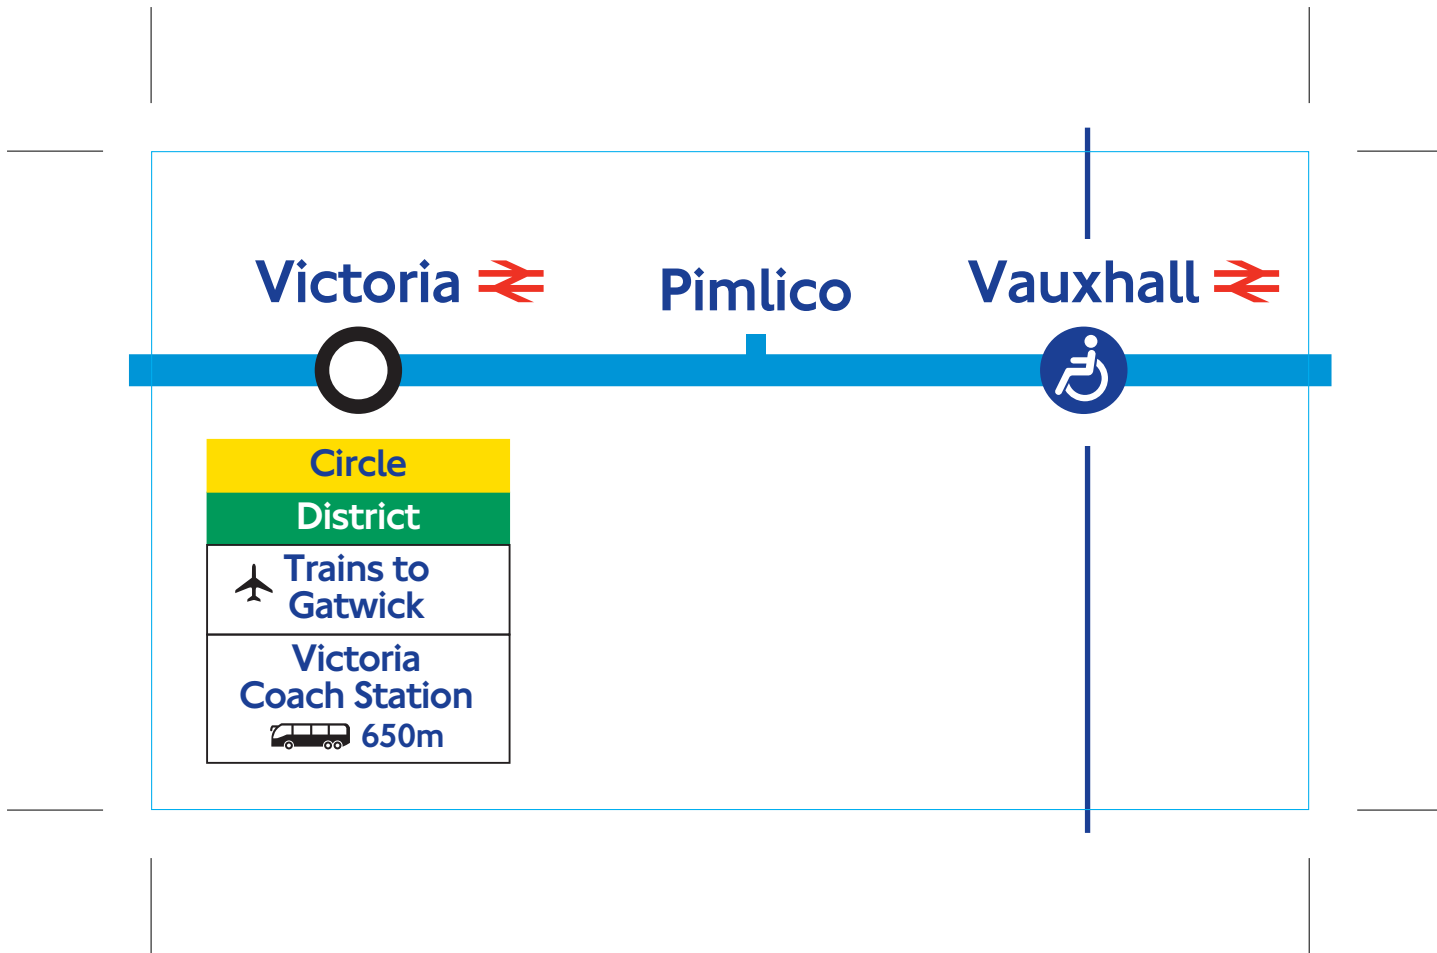

Victoria line sticker
56 x 64mm
To fit part number 28124/232

**Walthamstow
Central**

Overground

**Blackhorse
Road**

Overground

**Tottenham
Hale** ⇨

Trains to
Stansted

**Seven
Sisters** ⇨

Overground

Victoria line sticker
230 x 50mm
To fit part number 28124/232

Walthamstow
Central

Blackhorse
Road

Tottenham
Hale ➡

Seven
Sisters ➡

Overground

Overground

Overground

Victoria line major closure Saturday 8 August until Sunday 30 August.
No service between Seven Sisters and Walthamstow Central.
Reduced service on the rest of the line.

Victoria line sticker
230 x 73mm
To fit part number 28124/232

Victoria line sticker
153 x 87mm
To fit part number 28124/232

**Walthamstow
Central**

**Overground
Liverpool Street -
Chingford**

**No Gospel Oak to Barking
London Overground service
from Saturday 4 June 2016
until February 2017**