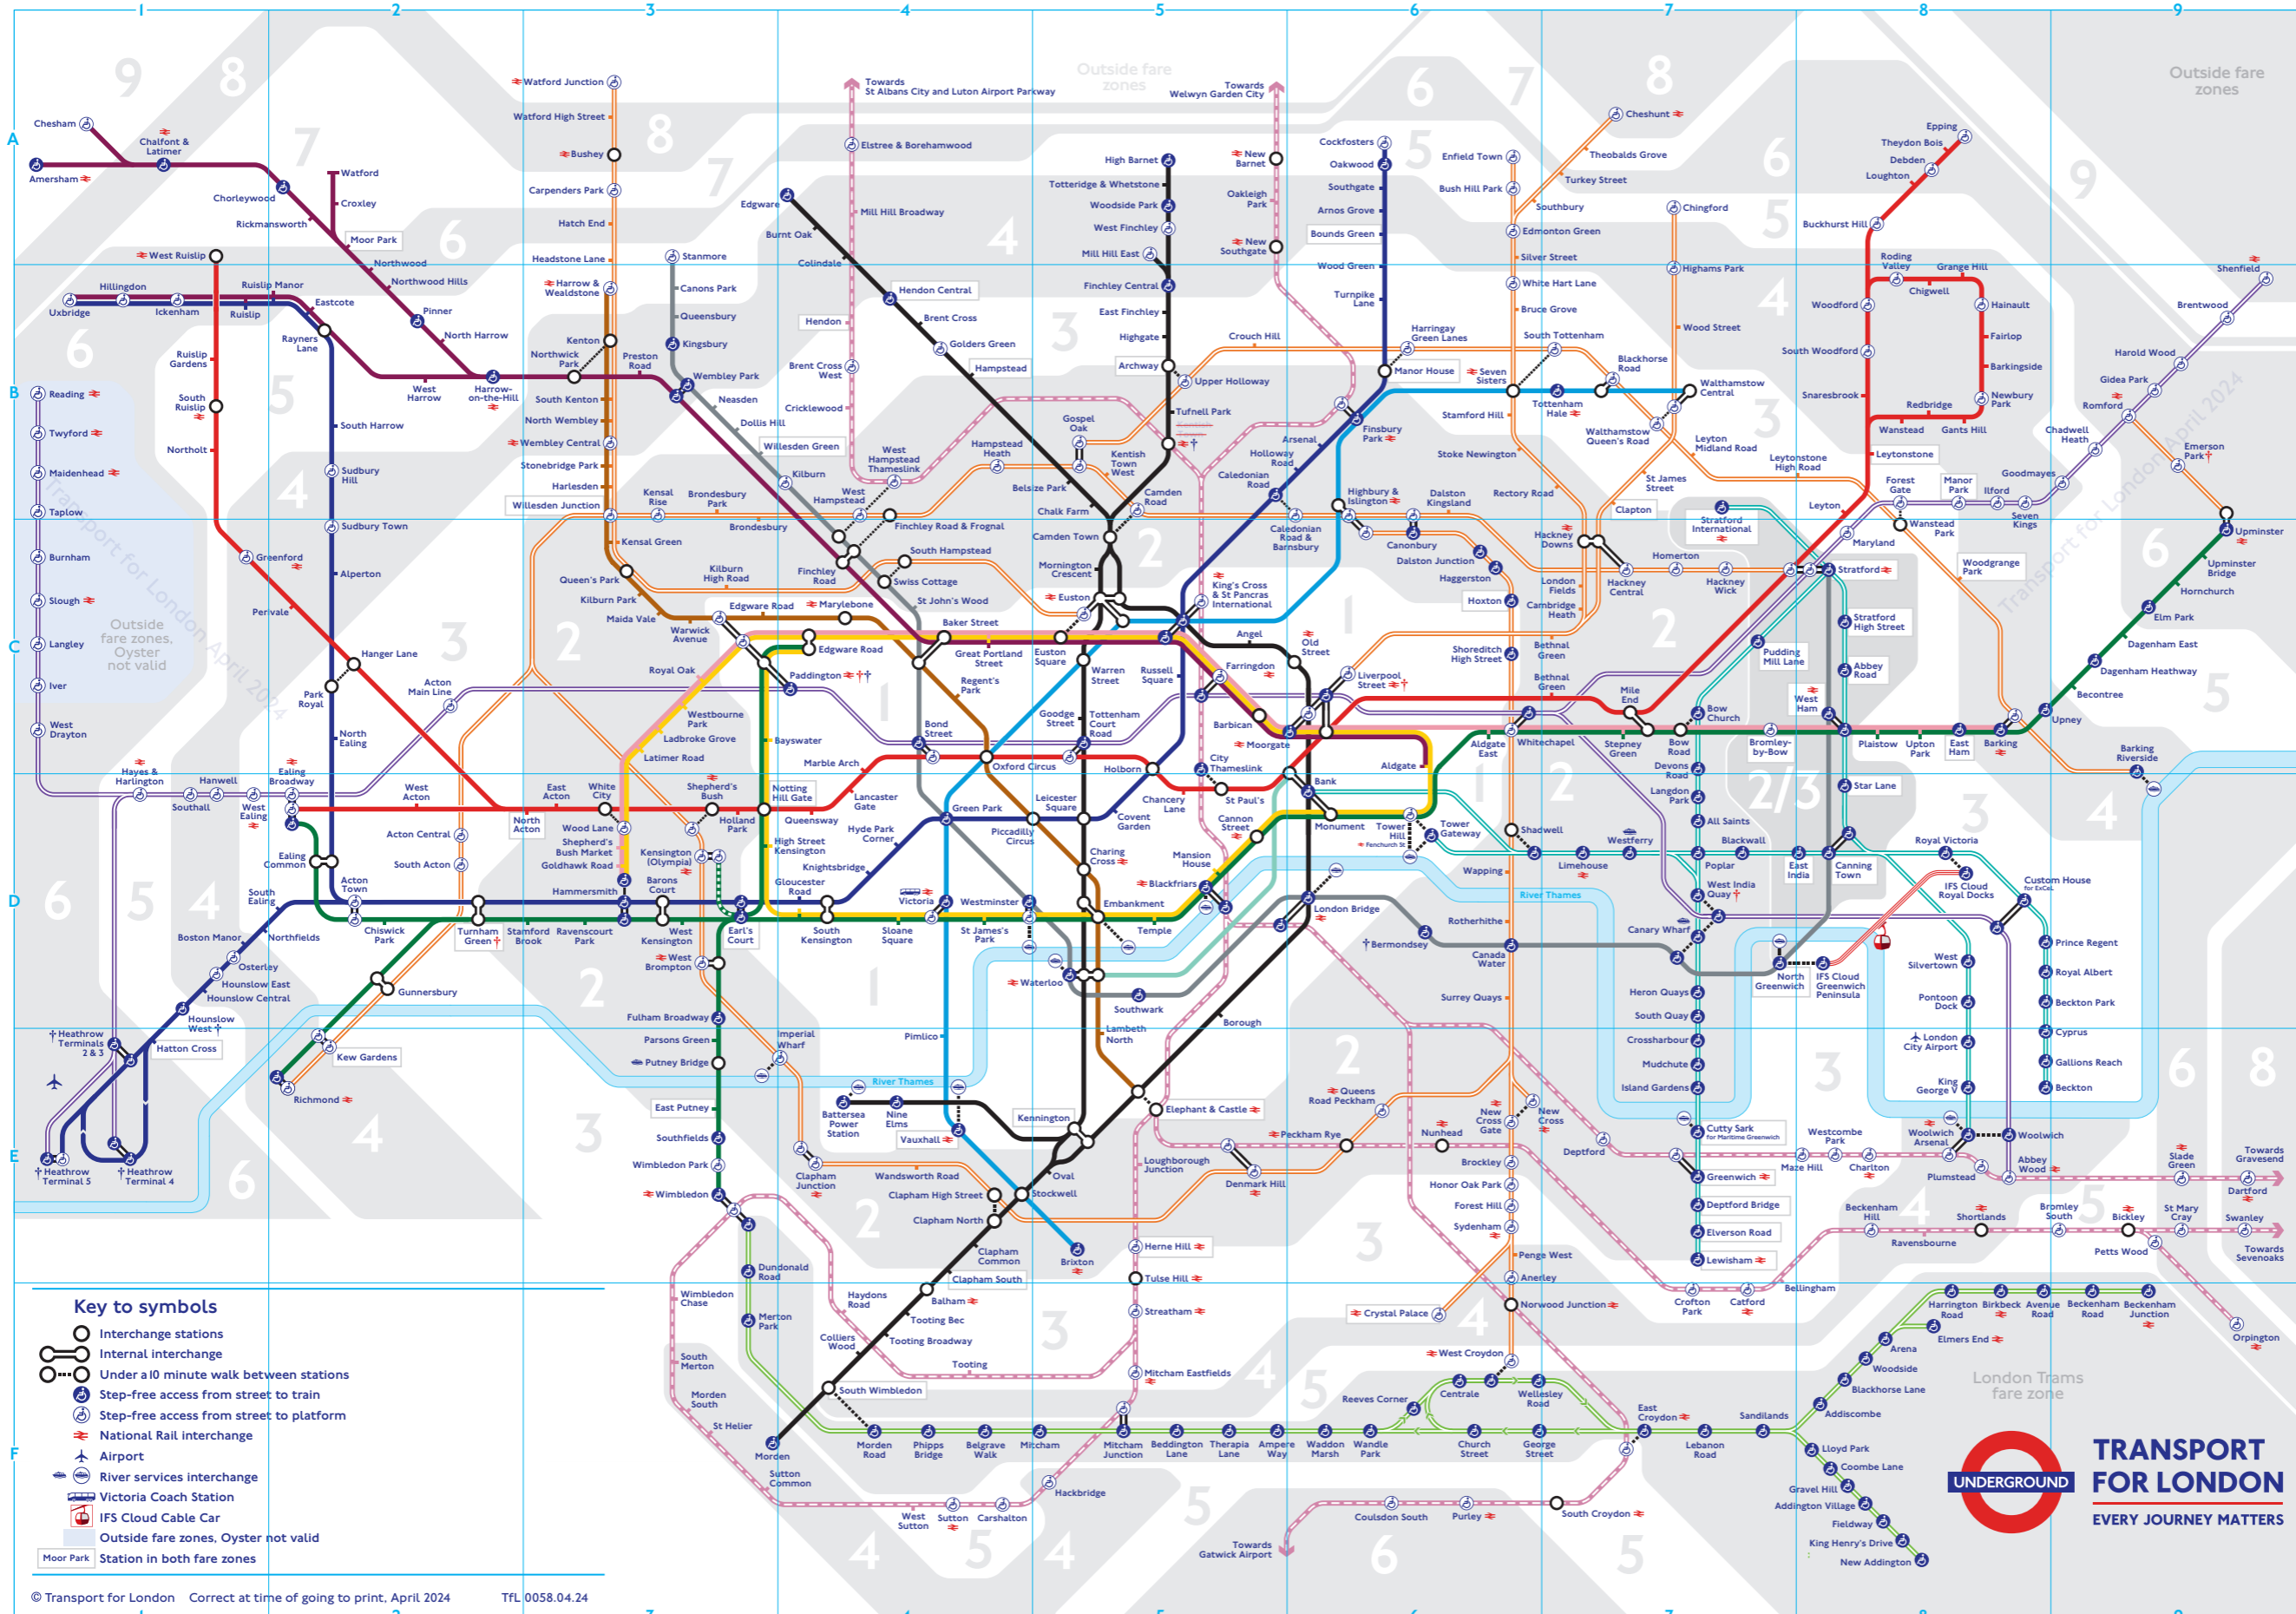

1. **Check before you travel**
2. † **Bermondsey**
     No step-free access from Monday 4 December 2023 until June 2024.
   - † **Elizabeth line Heathrow Airport stations**
     Special fares apply on Elizabeth line services to/from Heathrow Airport.
   - † **Hounslow West**
     Step-free access for manual wheelchairs only.
   - † **Kentish Town**
     Closed until late summer 2024. Kentish Town National Rail station remains open.
   - † **Paddington**
     Bakerloo line step-free access via Elizabeth line station entrance.
   - † **Services or access at these stations are subject to variation.**
     To check before you travel, visit tfl.gov.uk/plan-a-journey

1. **Key to lines**
2. Bakerloo
   - Central
   - Circle
   - District
   - Hammersmith & City
   - Jubilee
   - Metropolitan
   - Northern
   - Piccadilly
   - Victoria
   - Waterloo & City
   - DLR
   - Elizabeth line
   - London Overground
   - London Trams
   - IFS Cloud Cable Car
     Special fares apply
   - Thameslink
     Service not operated by TfL. If you need assistance, please speak to staff at your origin station so this can be arranged at the destination station or check assisted travel at www.thameslinkrailway.co.uk
   - District
     Open at weekends and on some public holidays
   - Air-conditioned trains

1. **Key to symbols**
2. Interchange stations
   - Internal interchange
   - Under a 10 minute walk between stations
   - Step-free access from street to train
   - Step-free access from street to platform
   - National Rail interchange
   - Airport
   - River services interchange
   - Victoria Coach Station
   - IFS Cloud Cable Car
   - Outside fare zones, Oyster not valid
   - Station in both fare zones

© Transport for London Correct at time of going to print, April 2024 TFL 0058.04.24

Online maps are strictly for personal use only. To license the Tube map for commercial use please visit tfl.gov.uk/maplicensing

TfL Go, your real-time travel app

Download TfL Go to plan your journey

Direct
DST 20

Bus only
Direct

Victoria

District

St James's Park