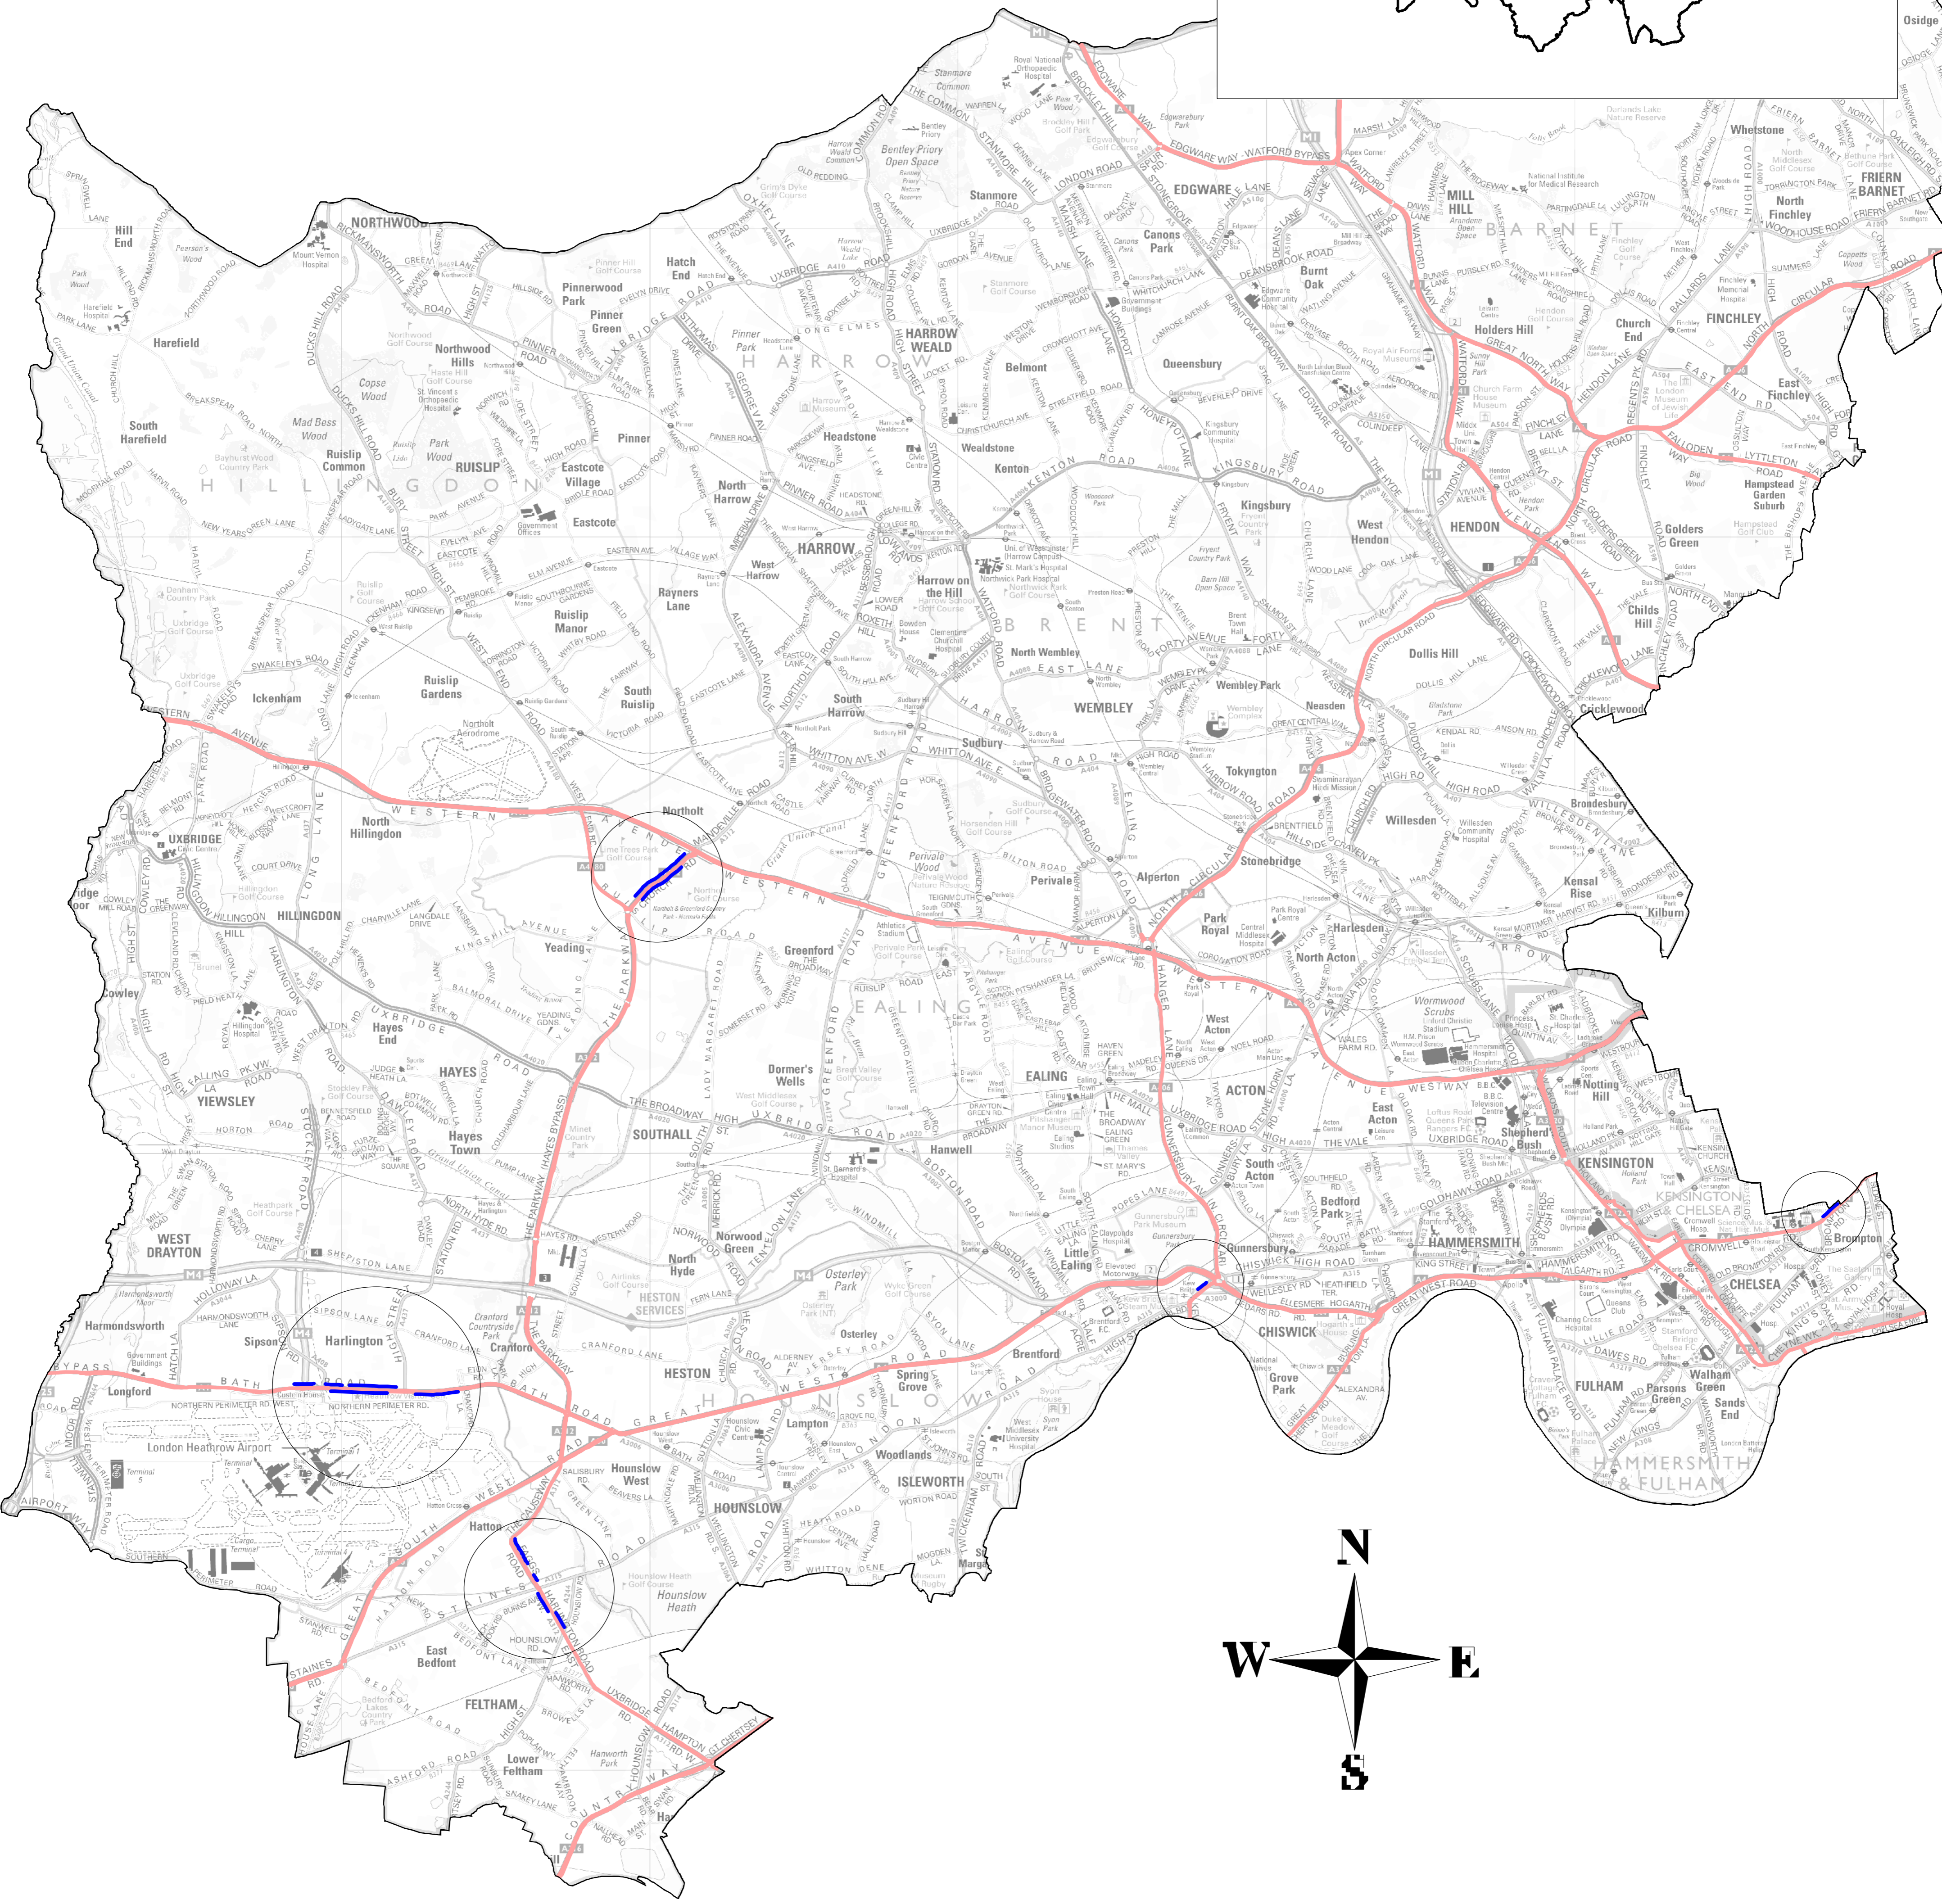

Bus Lanes - Motorcycles Permitted

North West London

Key

-  Transport for London Road Network
-  Bus Lane - Motorcycles permitted