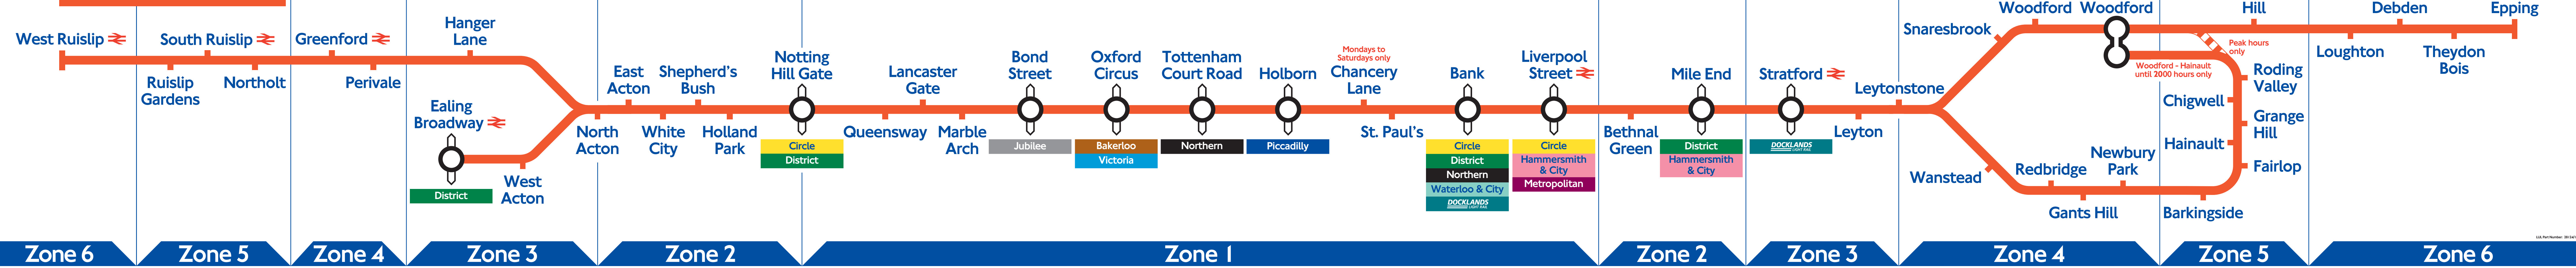

Central line

LUL Part Number: 28124/118 LUL Part Number: 28124/119

Central line

LUL Part Number: 28124/118

LUL Part Number: 28124/119

Central line

Part No: 28124/118

Part No: 28124/119

Central line

Part No: 28124/121

Central line

Central line

Improvement works may affect your journey, particularly at weekends. Check before you travel; look for publicity at stations, visit tfl.gov.uk/check or call 020 7222 1234.

Step-free access from the Central line platforms to the street are shown with this symbol

Part No: 28124/121 11.06

Central line

Improvement works may affect your journey, particularly at weekends. Check before you travel; look for publicity at stations, visit tfl.gov.uk/check or call 020 7222 1234.

 Stations with step-free access from the Central line platforms to the street are shown with this symbol

Central line

Part No: 28124/121 08.08

Central line

Part No: 28124/121 12.09

Central line

Step-free from train to street
 Step-free from platform to street