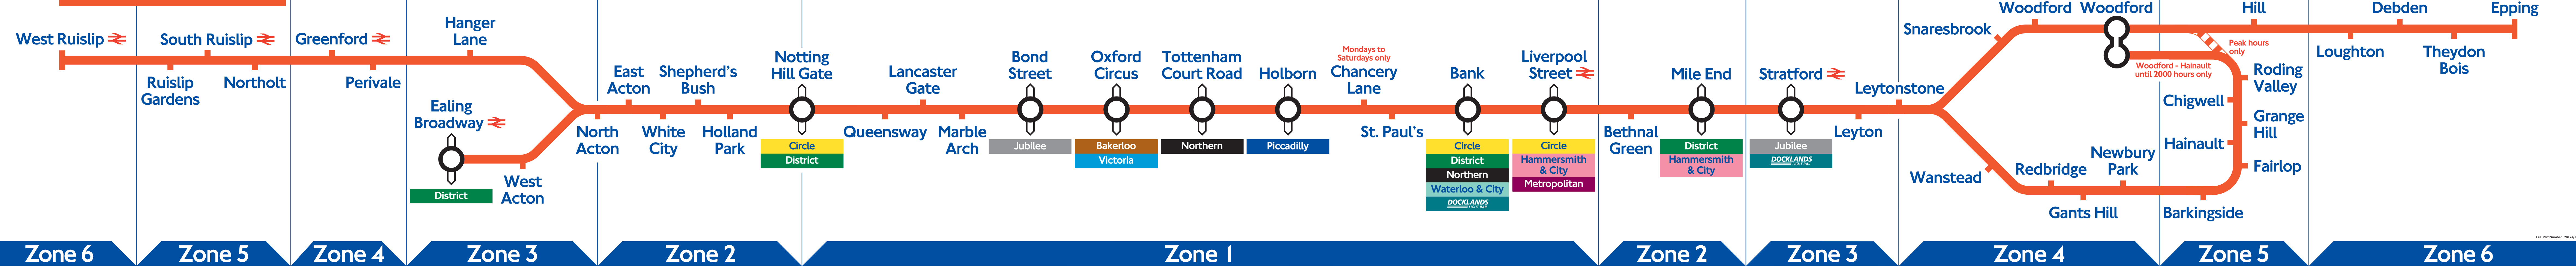

Central line

LUL Part Number: 28124/118 LUL Part Number: 28124/119

Central line

LUL Part Number: 28124/118

LUL Part Number: 28124/119

Central line

Part No: 28124/118

Part No: 28124/119

Central line

Part No: 28124/121

Central line

Central line

Improvement works may affect your journey, particularly at weekends. Check before you travel; look for publicity at stations, visit tfl.gov.uk/check or call 020 7222 1234.

Step-free access from the Central line platforms to the street are shown with this symbol

Part No: 28124/121 11.06

Central line

Improvement works may affect your journey, particularly at weekends. Check before you travel; look for publicity at stations, visit tfl.gov.uk/check or call 020 7222 1234.

 Stations with step-free access from the Central line platforms to the street are shown with this symbol

Central line

Part No: 28124/121 08.08

Central line

Part No: 28124/121 12.09

Central line

Step-free from train to street
 Step-free from platform to street