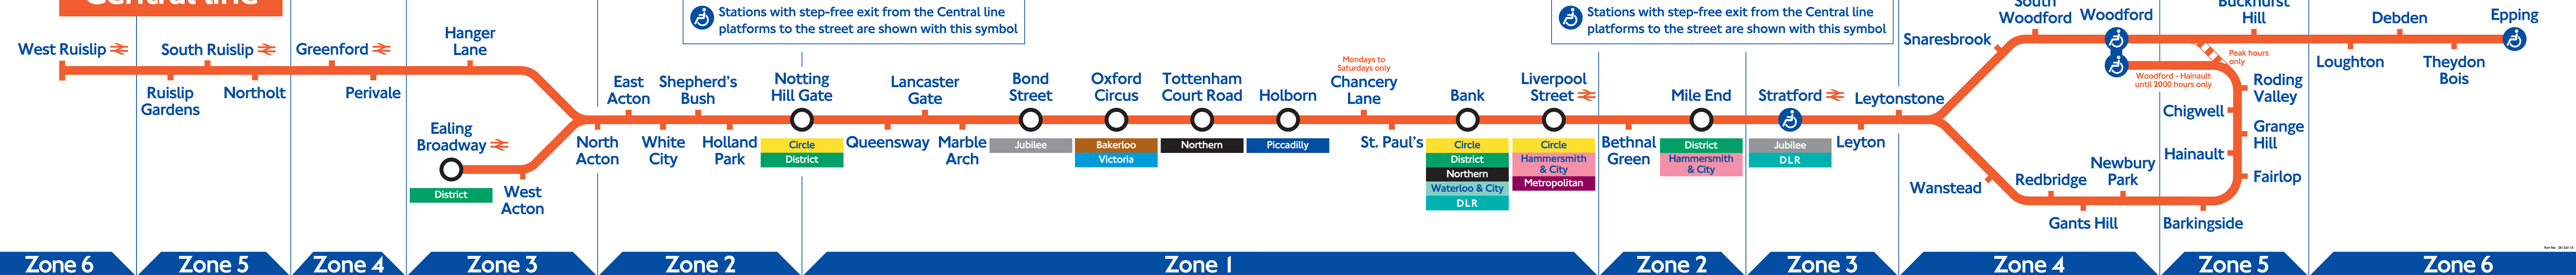

Central line

LUL Part Number: 28124/118 LUL Part Number: 28124/119

Central line

LUL Part Number: 28124/118

LUL Part Number: 28124/119

Central line

Part No: 28124/118

Part No: 28124/119

Central line

Part No: 28124/121

Central line

Central line

Improvement works may affect your journey, particularly at weekends. Check before you travel; look for publicity at stations, visit tfl.gov.uk/check or call 020 7222 1234.

Step-free access from the Central line platforms to the street are shown with this symbol

Part No: 28124/121 11.06

Central line

Improvement works may affect your journey, particularly at weekends. Check before you travel; look for publicity at stations, visit tfl.gov.uk/check or call 020 7222 1234.

 Stations with step-free access from the Central line platforms to the street are shown with this symbol

Central line

Part No: 28124/121 08.08

Central line

Part No: 28124/121 12.09

Central line

Step-free from train to street
 Step-free from platform to street