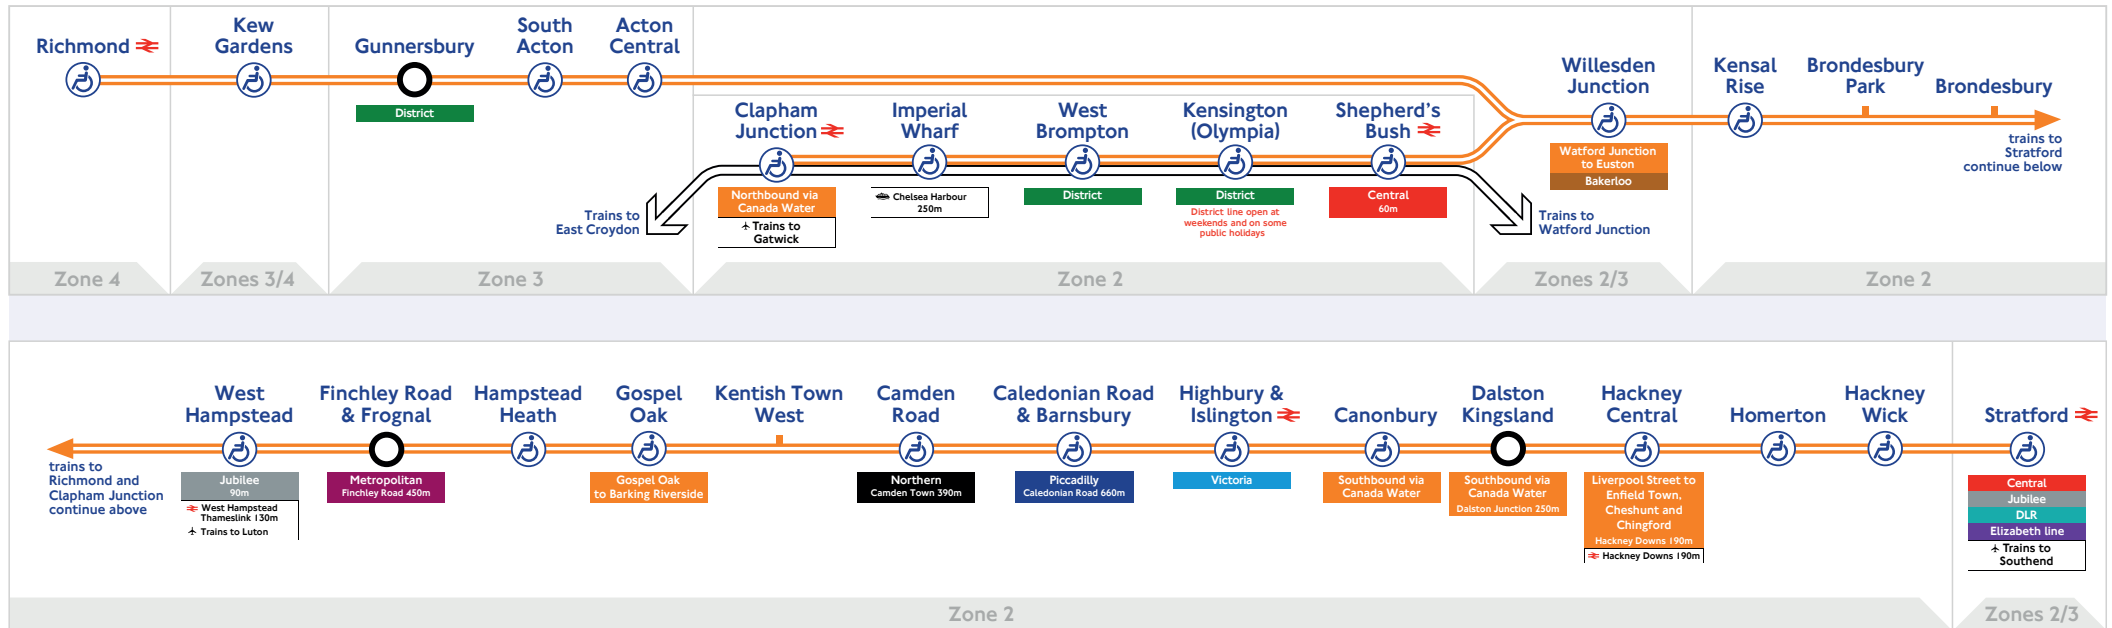

Richmond and Clapham Junction to Stratford route

Key to symbols

- Interchange stations
- Step-free access from street to platform
- National Rail
- Airport
- River services
- Service run by Southern

Engineering work and public holidays

⊖ Frequent District Line services run between these stations.
Please see London Underground publicity for more details

- A Continues to Watford Junction
- B Starts from Selhurst; continues to Hemel Hempstead
- C Starts from East Croydon; continues to Watford Junction

⊖ Frequent District Line services run between these stations. Please see London Underground publicity for more details

C Starts from East Croydon; continues to Watford Junction

All services run by London Overground unless otherwise indicated