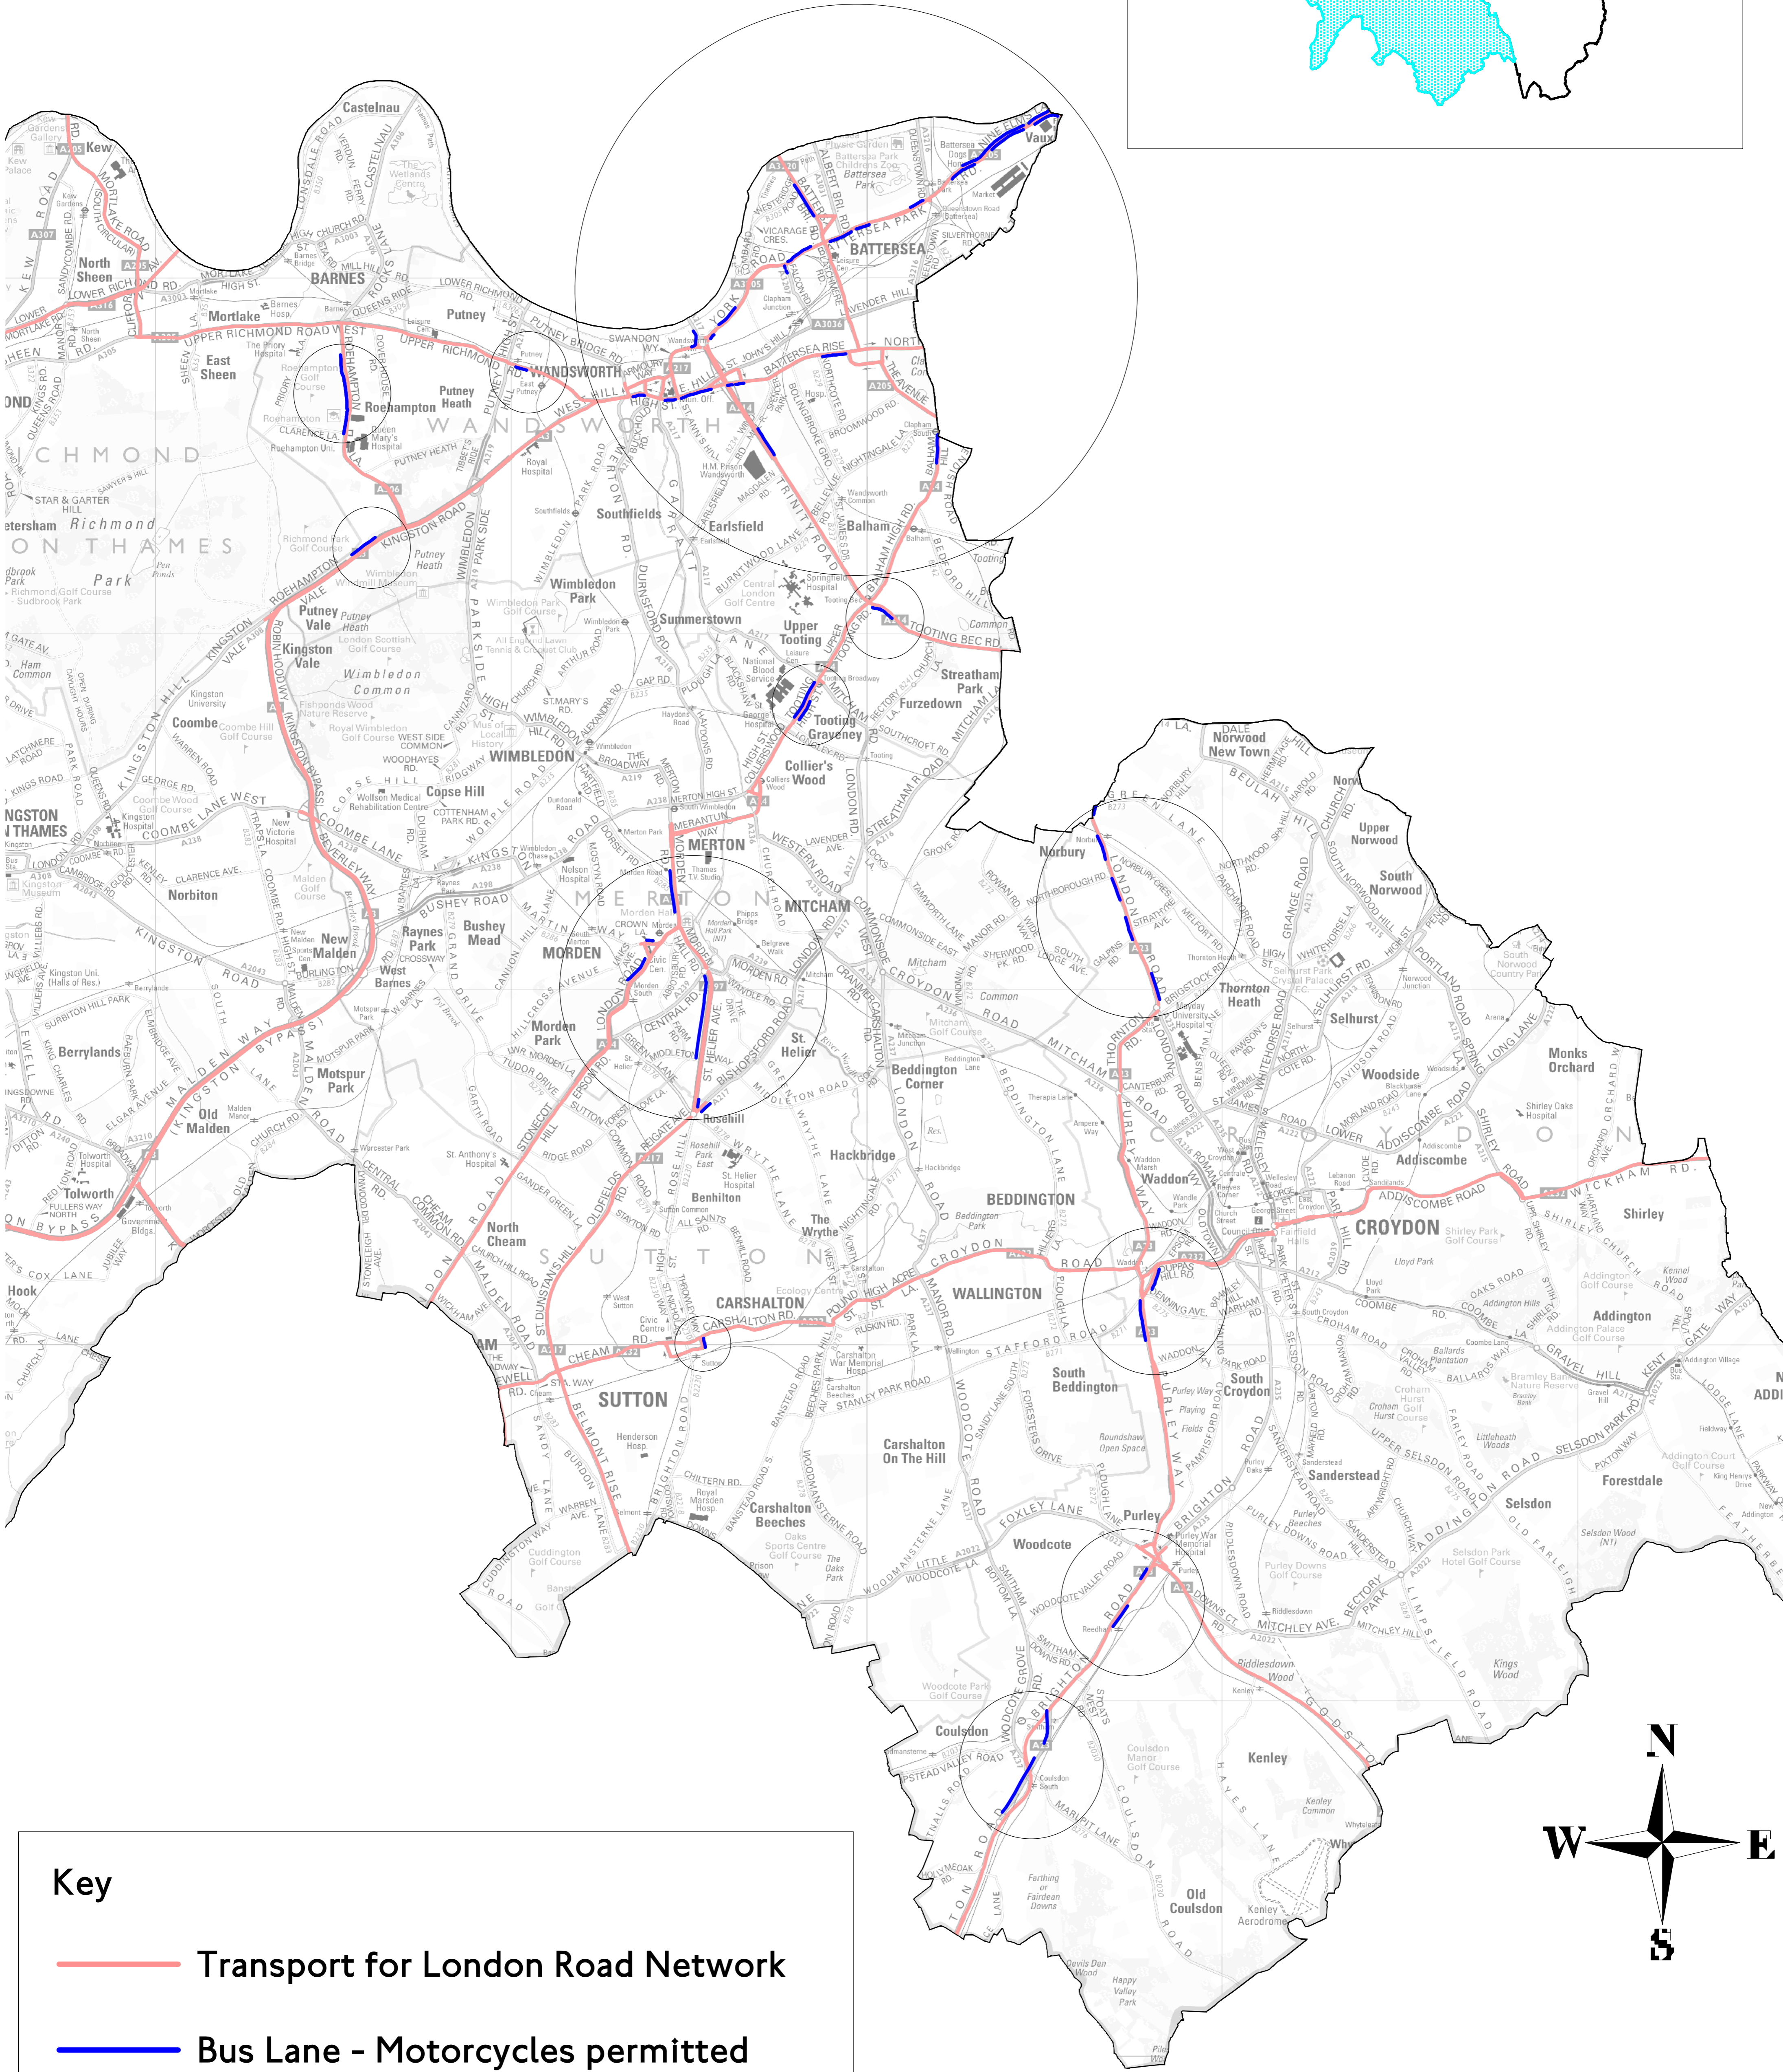

Bus Lanes - Motorcycles Permitted

South West London

London Area Key

Key

-  Transport for London Road Network
-  Bus Lane - Motorcycles permitted