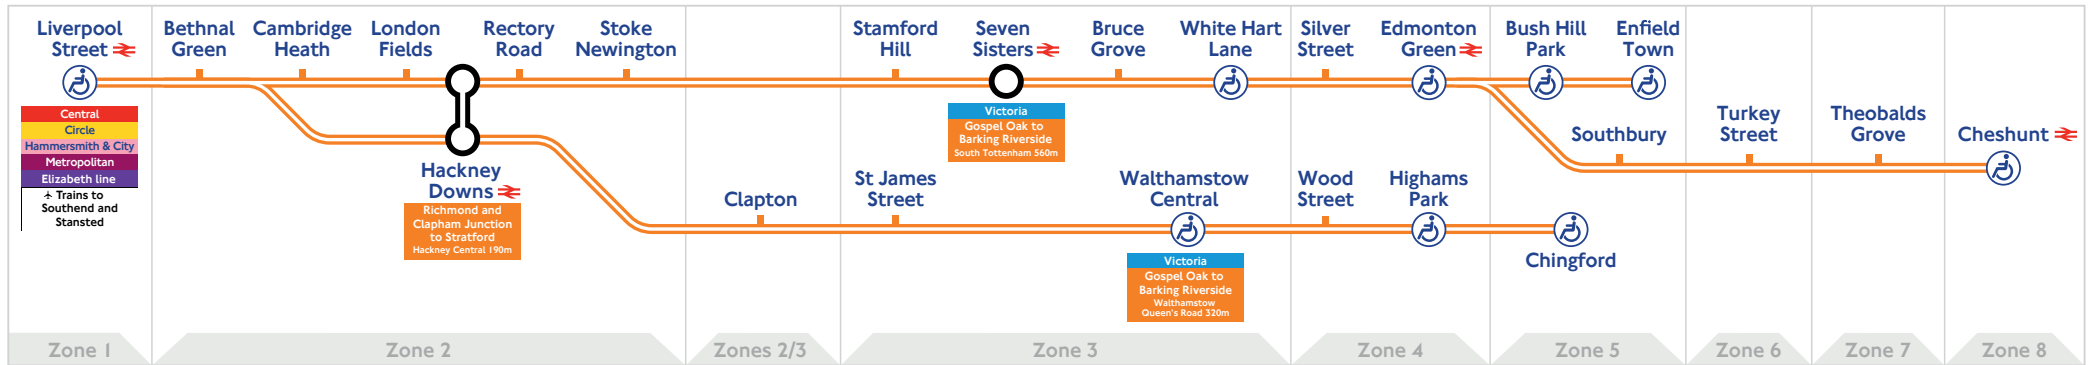

# Liverpool Street to Enfield Town, Cheshunt and Chingford route

## Key to symbols

- Interchange stations
- Step-free access from street to platform
- National Rail
- Airport