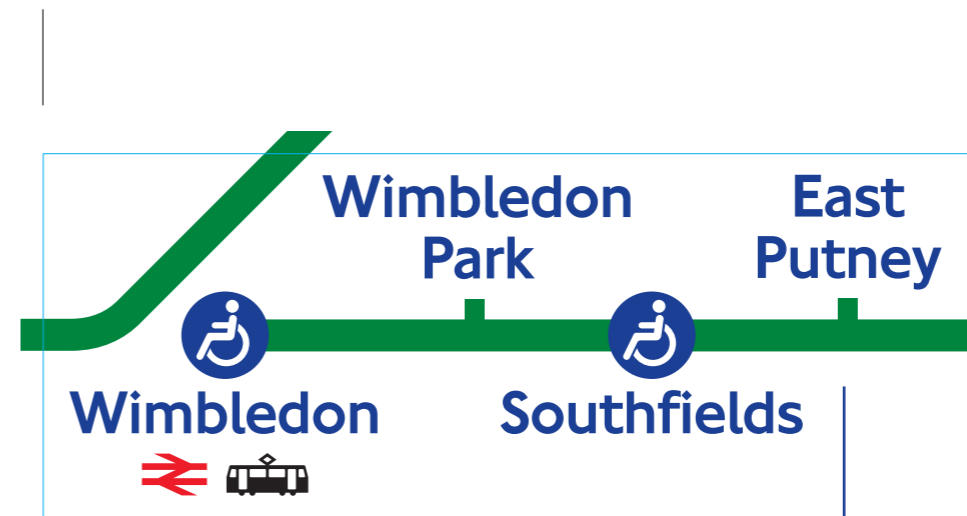

District line CLD sticker
for part no. 28124/143
Size: 123 x 48mm