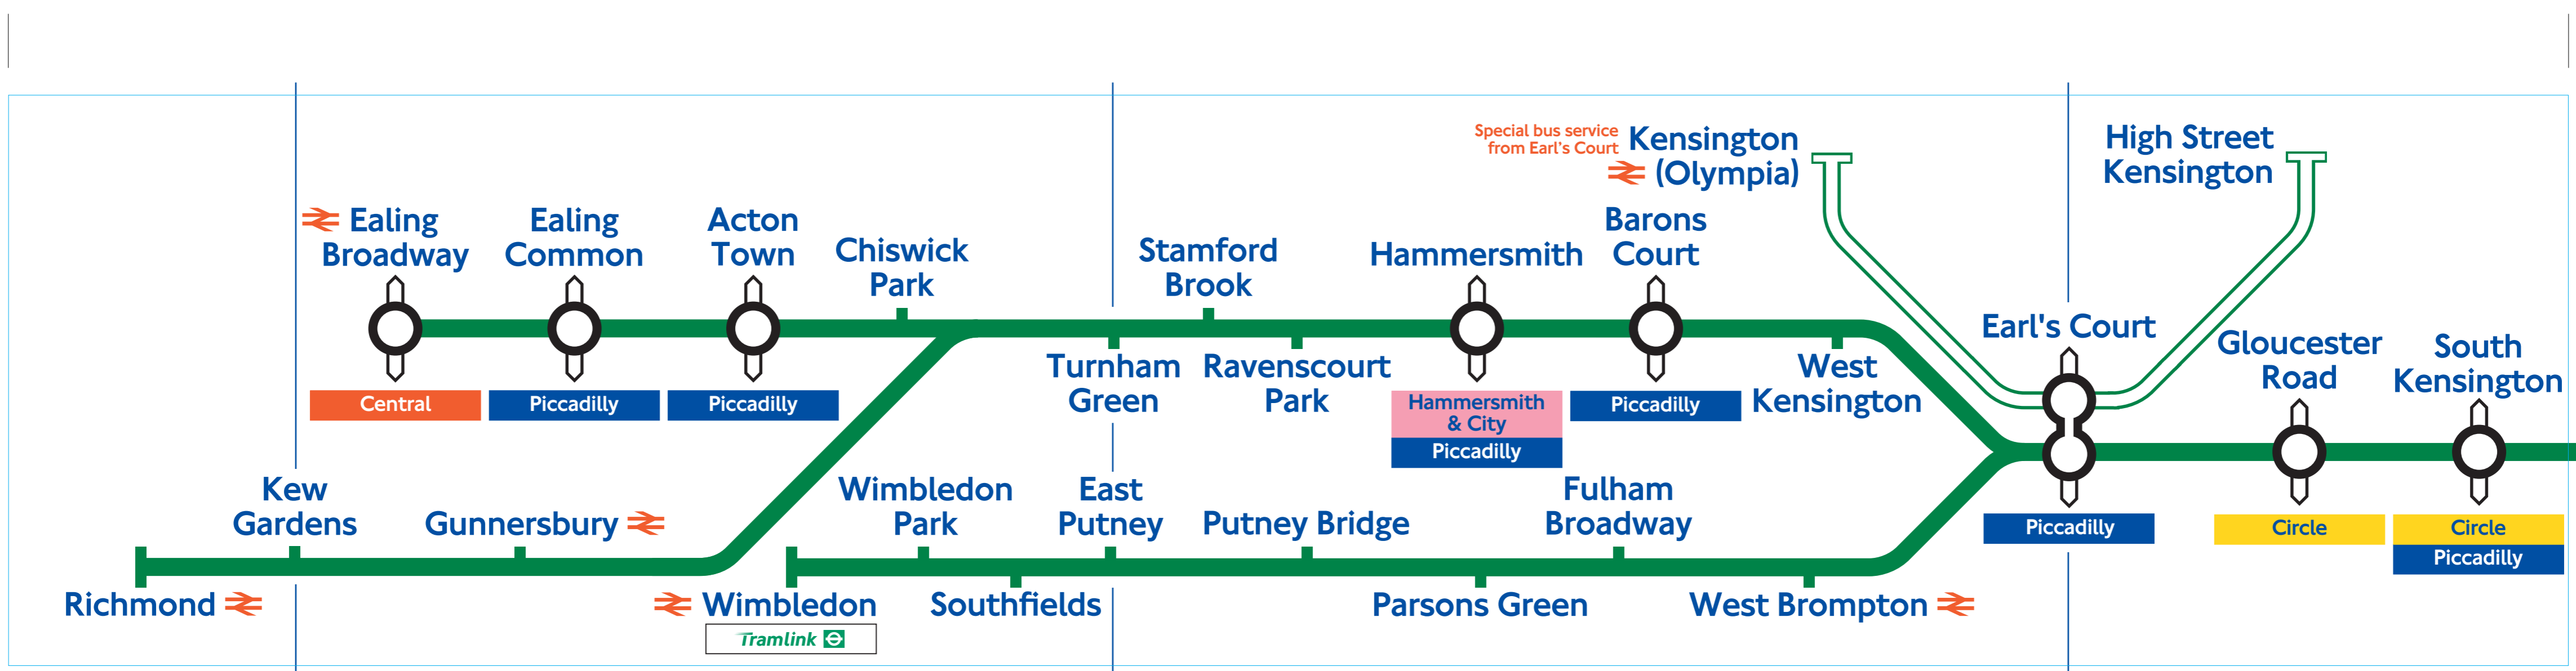

West Brompton 
Mondays to Saturdays only

May 1999

West Brompton 

September 2000

Due to engineering works, the District line between Earl's Court and Whitechapel will close and there will be no Circle line trains on the following weekends in 2005: 22/23 January, 5/6, 12/13, 19/20 February, 5/6 March, Friday 25 to Monday 28 March (Easter Public Holiday) and 23/24 April. Further dates will be announced later in 2005.

Part No. 28124/142 sticker size 104 x 58mm

Part No. 28124/143 sticker size 112 x 58mm

Whitechapel

East London

**Until Saturday
22 December 2007**

**Stepney
Green**

District line

for Part No: 28124/143
Size: 82 x 50mm

Whitechapel

East London

**Until Saturday
22 December 2007**

**Stepney
Green**

District line

for Part No: 28124/142
Size: 74 x 50mm

Blackfriars sticker

for Part No's:
28124/211, 28124/212, 28124/142, 28124/143
Size: 60 x 22mm

District line sticker
 for Part No: 28124/143
 Size: 488 x 126mm

District line sticker

for Part No's: 28124/142 & 28124/143
Size: 73 x 51mm

District and Circle/H&C line stickers

**for Part No's: 28124/211, 28124/212, 28124/142 and 28124/143
Size: 43 x 22mm**