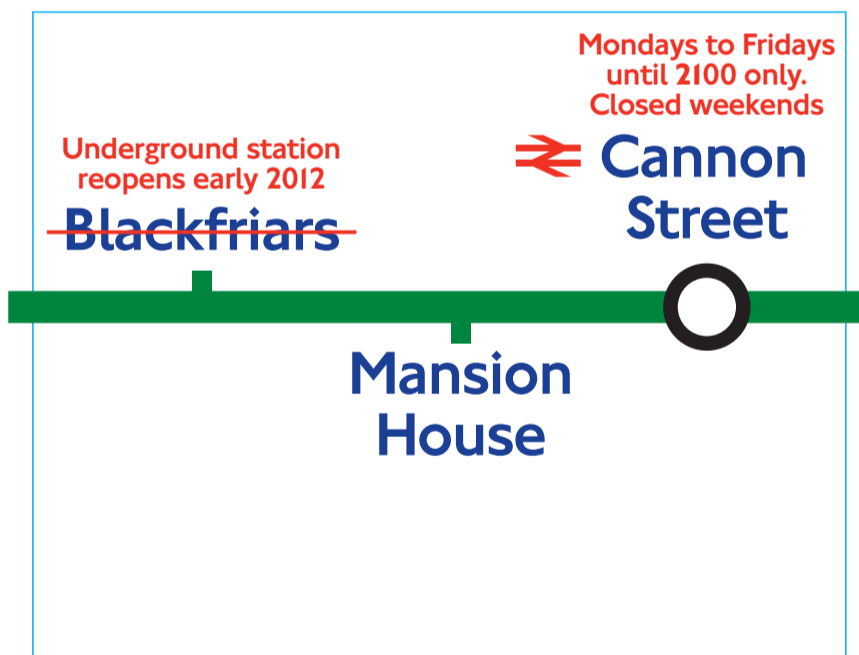

Part No. 28124/142 sticker size 104 x 58mm

Part No. 28124/143 sticker size 112 x 58mm

Whitechapel

East London

**Until Saturday
22 December 2007**

**Stepney
Green**

District line

for Part No: 28124/143
Size: 82 x 50mm

Whitechapel

East London

**Until Saturday
22 December 2007**

**Stepney
Green**

District line

for Part No: 28124/142
Size: 74 x 50mm

Blackfriars sticker

for Part No's:
28124/211, 28124/212, 28124/142, 28124/143
Size: 60 x 22mm

District line CLD sticker
for part no. 28124/143
Size: 123 x 48mm

District line sticker
134.5 x 86mm
To fit part number 28124/142

District line sticker
107.5 x 86mm
To fit part number 28124/143

District line sticker
134.5 x 86mm
To fit part number 28124/142