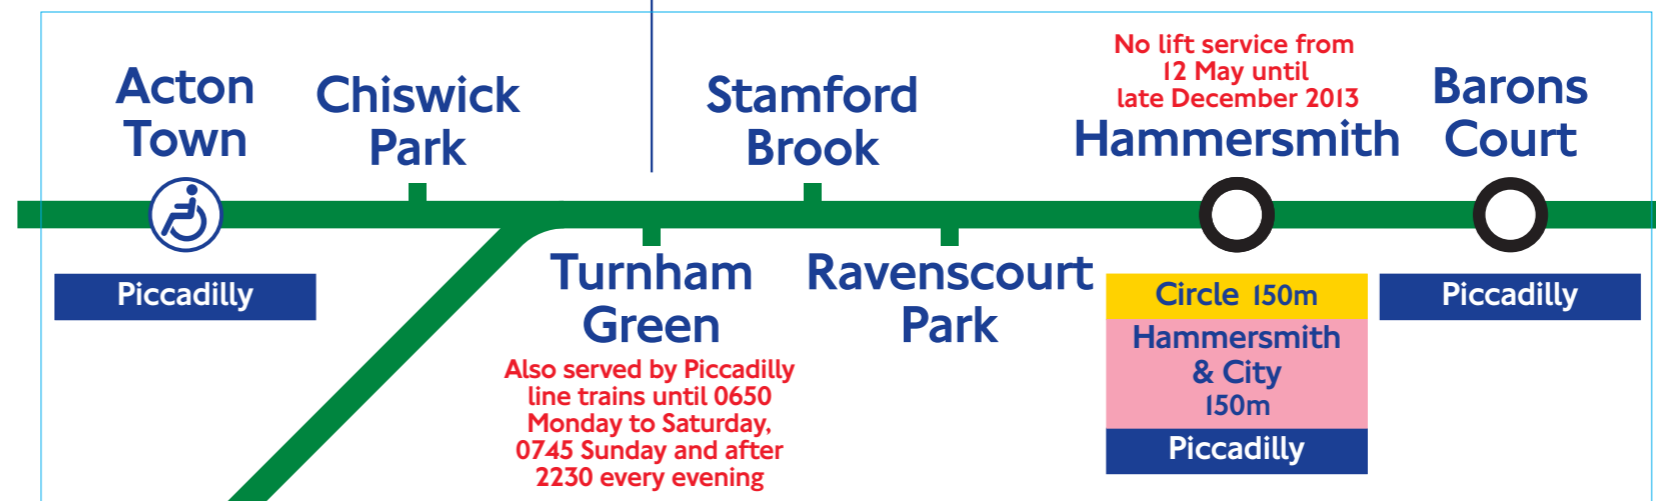

Part No. 28124/142 sticker size 104 x 58mm

Part No. 28124/143 sticker size 112 x 58mm

Whitechapel

East London

**Until Saturday
22 December 2007**

**Stepney
Green**

District line

for Part No: 28124/143
Size: 82 x 50mm

District line sticker
46 x 42mm
To fit part number 28124/145

District line sticker
69 x 63mm
To fit part number 28124/144

District line CLD sticker
for Part Number 28124/145
Size: 116 x 44mm

District line CLD sticker
for Part Number 28124/142
Size: 52 x 33mm

District line CLD sticker
for Part Number 28124/144
Size: 213 x 65mm

District line CLD sticker
for Part Number 28124/143
Size: 53 x 29mm

District line CLD sticker
for part no. 28124/142

Size: 133 x 88mm

District line CLD sticker
for part no. 28124/143

Size: 151 x 88mm

District line CLD sticker
for part no. 28124/144

Size: 126 x 80mm

District line sticker
107 x 50mm
To fit part number 28124/142

District line sticker
74 x 38mm
To fit part number 28124/145