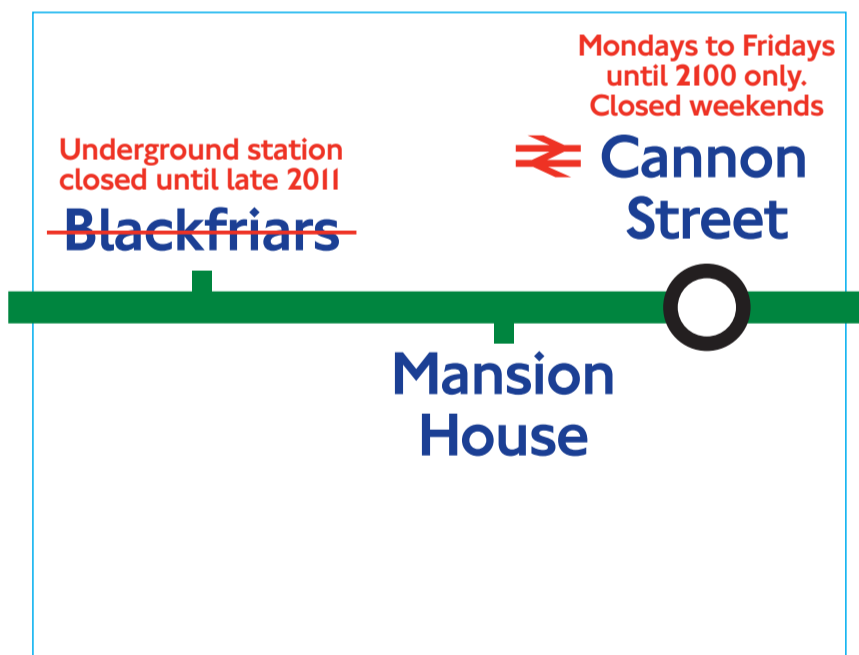

District line sticker
107.5 x 86mm
To fit part number 28124/143