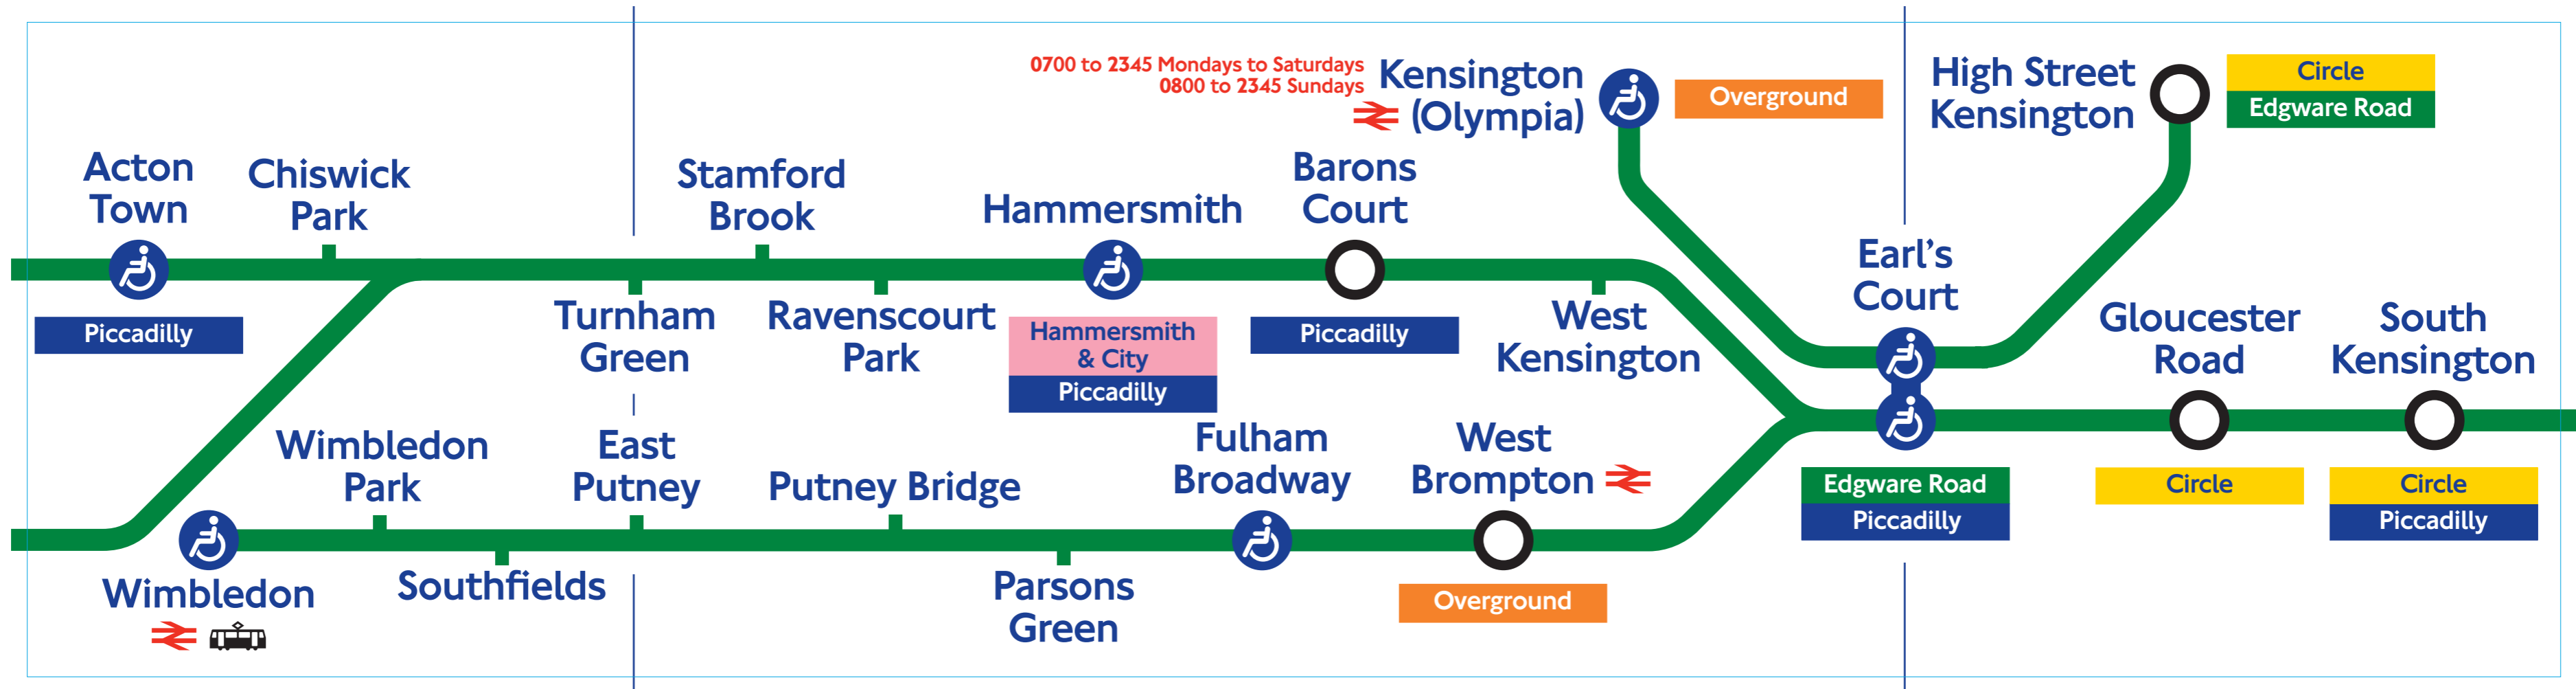

West Brompton 
Mondays to Saturdays only

May 1999

West Brompton 

September 2000

Due to engineering works, the District line between Earl's Court and Whitechapel will close and there will be no Circle line trains on the following weekends in 2005: 22/23 January, 5/6, 12/13, 19/20 February, 5/6 March, Friday 25 to Monday 28 March (Easter Public Holiday) and 23/24 April. Further dates will be announced later in 2005.

Part No. 28124/142 sticker size 104 x 58mm

Part No. 28124/143 sticker size 112 x 58mm

Whitechapel

East London

**Until Saturday
22 December 2007**

**Stepney
Green**

District line

for Part No: 28124/143
Size: 82 x 50mm

Whitechapel

East London

**Until Saturday
22 December 2007**

**Stepney
Green**

District line

for Part No: 28124/142
Size: 74 x 50mm

Blackfriars sticker

for Part No's:
28124/211, 28124/212, 28124/142, 28124/143
Size: 60 x 22mm

District line sticker
 for Part No: 28124/143
 Size: 488 x 126mm

District line sticker

for Part No's: 28124/142 & 28124/143
Size: 73 x 51mm

District and Circle/H&C line stickers

**for Part No's: 28124/211, 28124/212, 28124/142 and 28124/143
Size: 43 x 22mm**