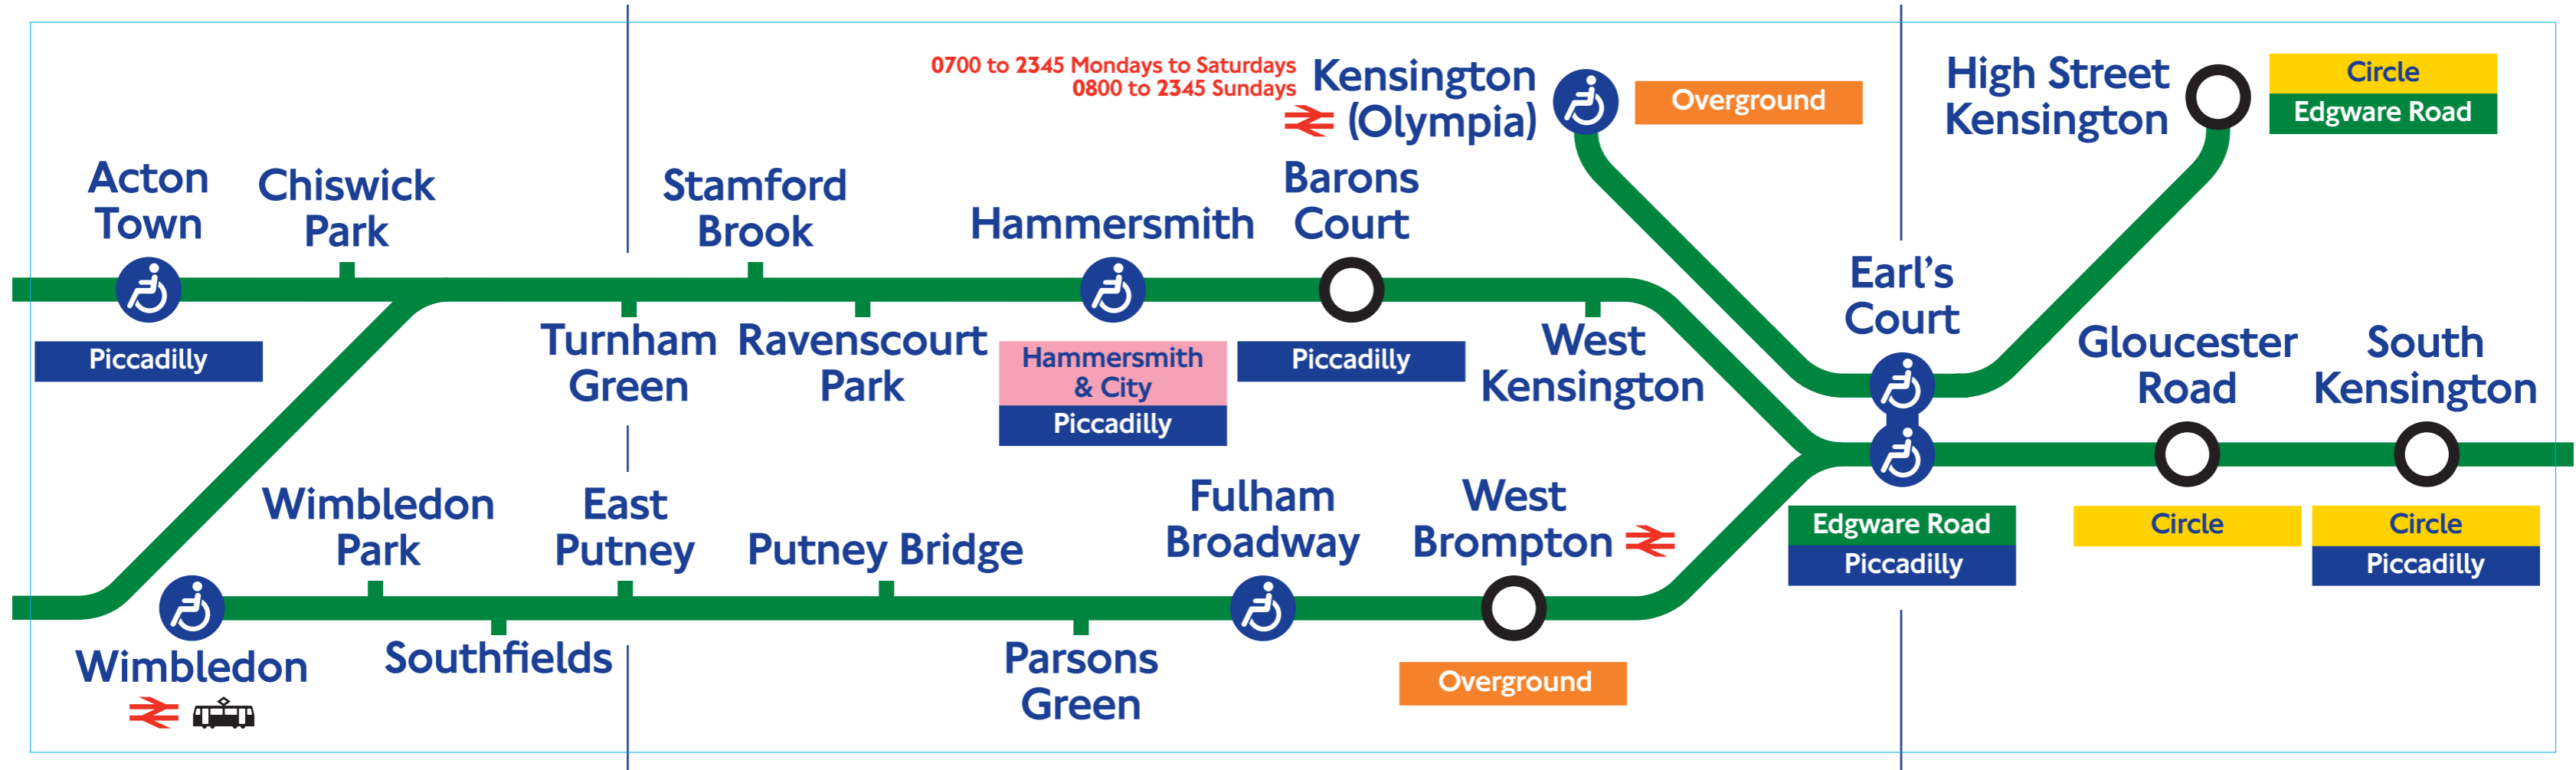

West Brompton 
Mondays to Saturdays only

May 1999

West Brompton 

September 2000

Due to engineering works, the District line between Earl's Court and Whitechapel will close and there will be no Circle line trains on the following weekends in 2005: 22/23 January, 5/6, 12/13, 19/20 February, 5/6 March, Friday 25 to Monday 28 March (Easter Public Holiday) and 23/24 April. Further dates will be announced later in 2005.

Part No. 28124/142 sticker size 104 x 58mm

Part No. 28124/143 sticker size 112 x 58mm

Whitechapel

East London

**Until Saturday
22 December 2007**

**Stepney
Green**

District line

for Part No: 28124/143
Size: 82 x 50mm

Whitechapel

East London

**Until Saturday
22 December 2007**

**Stepney
Green**

District line

for Part No: 28124/142
Size: 74 x 50mm

Blackfriars sticker

for Part No's:
28124/211, 28124/212, 28124/142, 28124/143
Size: 60 x 22mm

District line sticker
 for Part No: 28124/143
 Size: 488 x 126mm

District line sticker

for Part No's: 28124/142 & 28124/143
Size: 73 x 51mm

District and Circle/H&C line stickers

**for Part No's: 28124/211, 28124/212, 28124/142 and 28124/143
Size: 43 x 22mm**