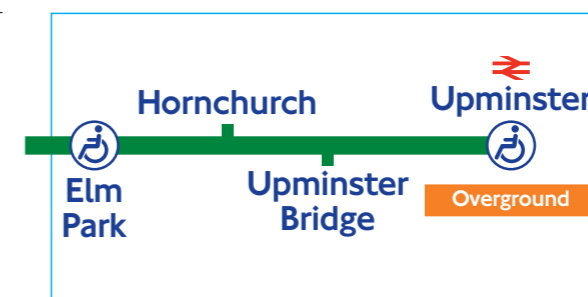

Size: 151 x 88mm

District line CLD sticker
for part no. 28124/144

Size: 126 x 80mm

District line sticker
107 x 50mm
To fit part number 28124/142

District line sticker
74 x 38mm
To fit part number 28124/145