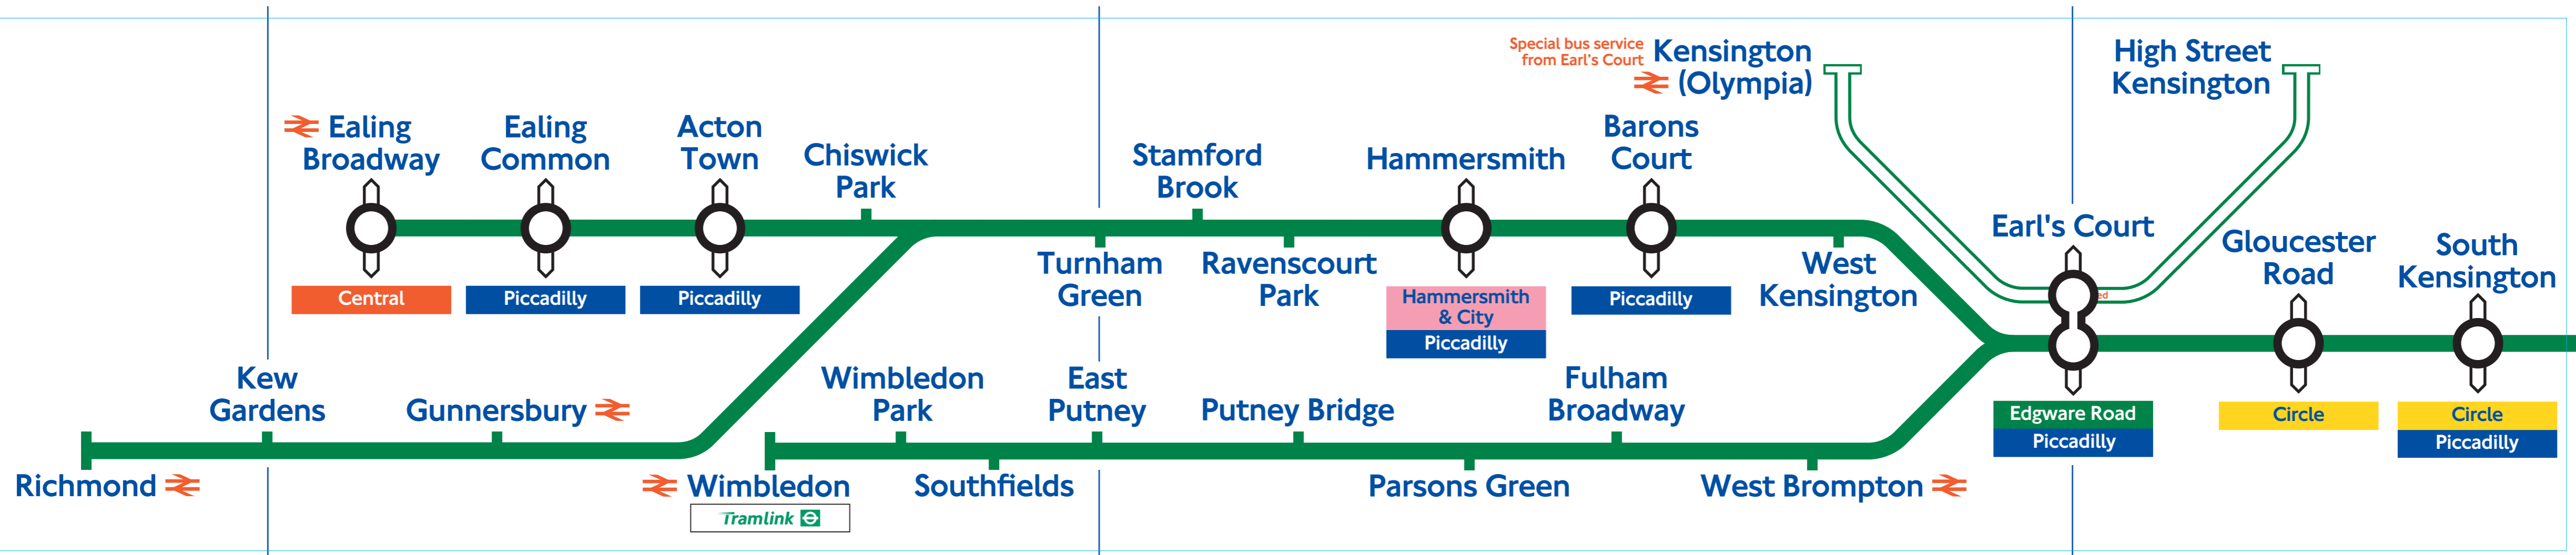

West Brompton 
Mondays to Saturdays only

May 1999

West Brompton 

September 2000

Due to engineering works, the District line between Earl's Court and Whitechapel will close and there will be no Circle line trains on the following weekends in 2005: 22/23 January, 5/6, 12/13, 19/20 February, 5/6 March, Friday 25 to Monday 28 March (Easter Public Holiday) and 23/24 April. Further dates will be announced later in 2005.

Part No. 28124/142 sticker size 104 x 58mm

Part No. 28124/143 sticker size 112 x 58mm

Whitechapel

East London

**Until Saturday
22 December 2007**

**Stepney
Green**

District line

for Part No: 28124/143
Size: 82 x 50mm

Whitechapel

East London

**Until Saturday
22 December 2007**

**Stepney
Green**

District line

for Part No: 28124/142
Size: 74 x 50mm

Blackfriars sticker

for Part No's:
28124/211, 28124/212, 28124/142, 28124/143
Size: 60 x 22mm

District line sticker
 for Part No: 28124/143
 Size: 488 x 126mm

District line sticker

for Part No's: 28124/142 & 28124/143
Size: 73 x 51mm

District and Circle/H&C line stickers

**for Part No's: 28124/211, 28124/212, 28124/142 and 28124/143
Size: 43 x 22mm**