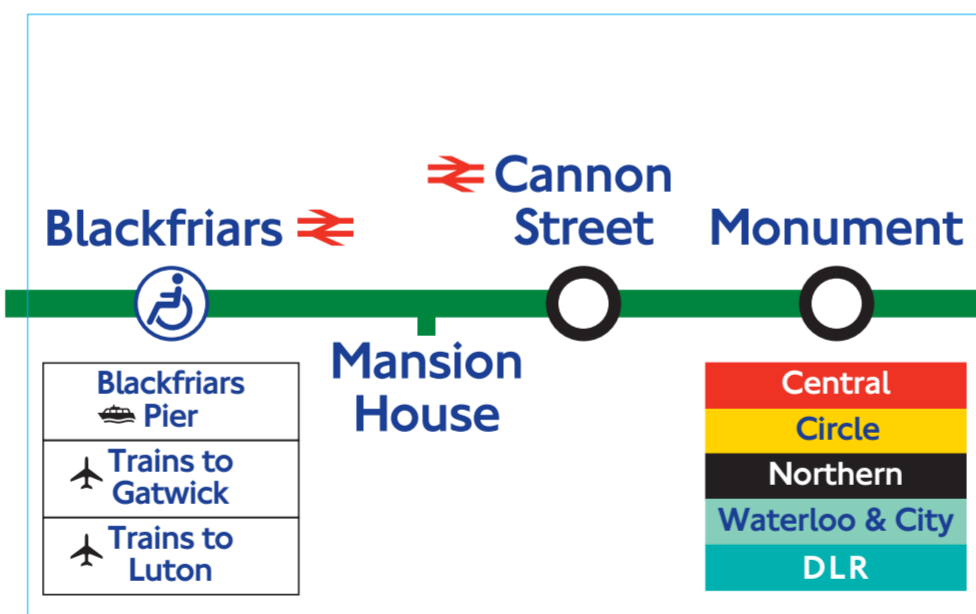

District line CLD sticker
for Part Number 28124/144
Size: 213 x 65mm

District line CLD sticker
for Part Number 28124/143
Size: 53 x 29mm

District line CLD sticker
for part no. 28124/142

Size: 133 x 88mm

District line CLD sticker
for part no. 28124/143

Size: 151 x 88mm

District line CLD sticker
for part no. 28124/144

Size: 126 x 80mm

District line sticker
107 x 50mm
To fit part number 28124/142

District line sticker
74 x 38mm
To fit part number 28124/145