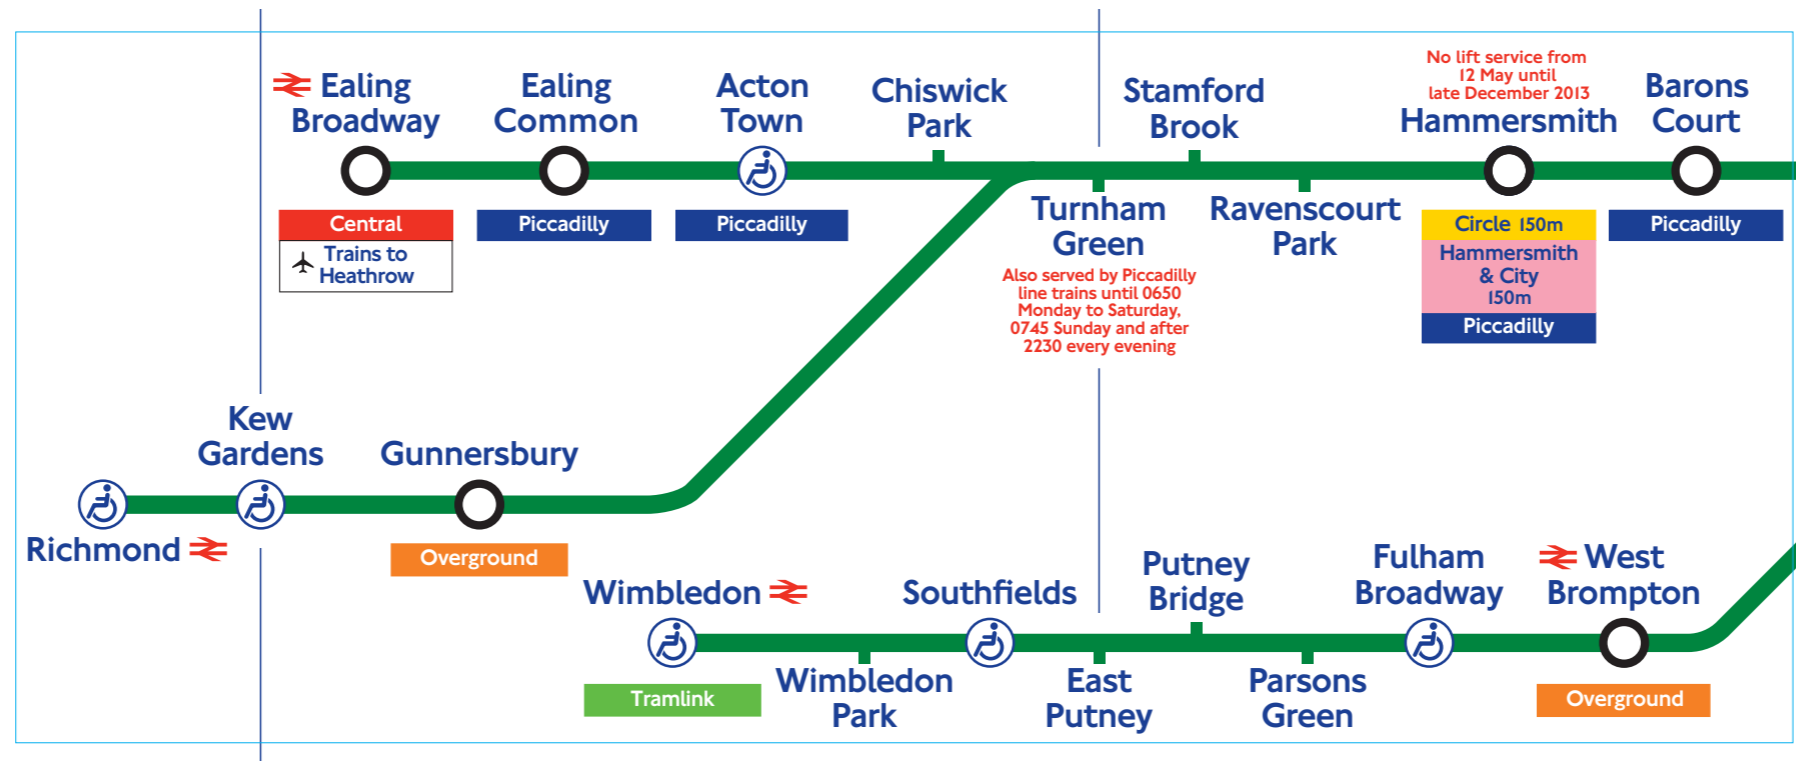

District line CLD sticker
for Part Number 28124/145
Size: 235 x 94mm