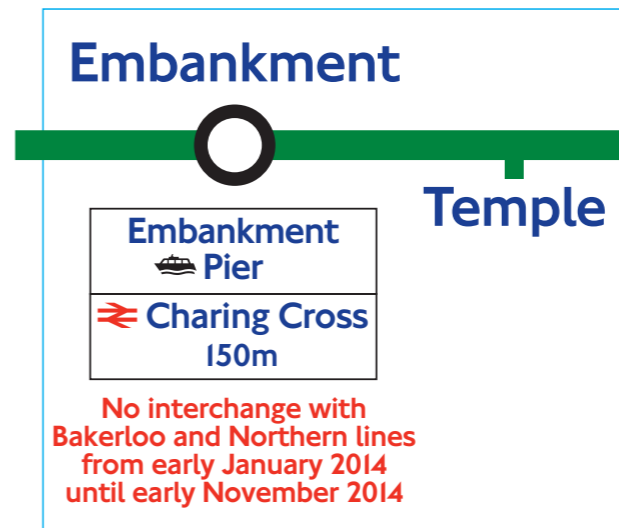

District line sticker
77 x 69mm
To fit part number 28124/143