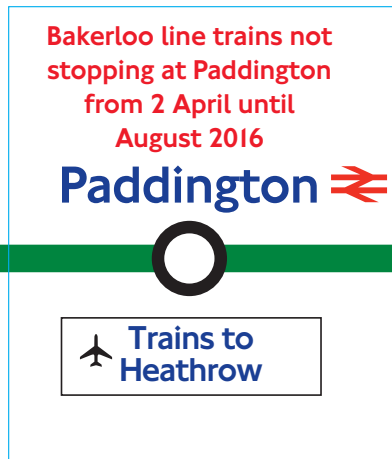

District line CLD sticker
for part number 28124/145
Size: 34 x 40mm