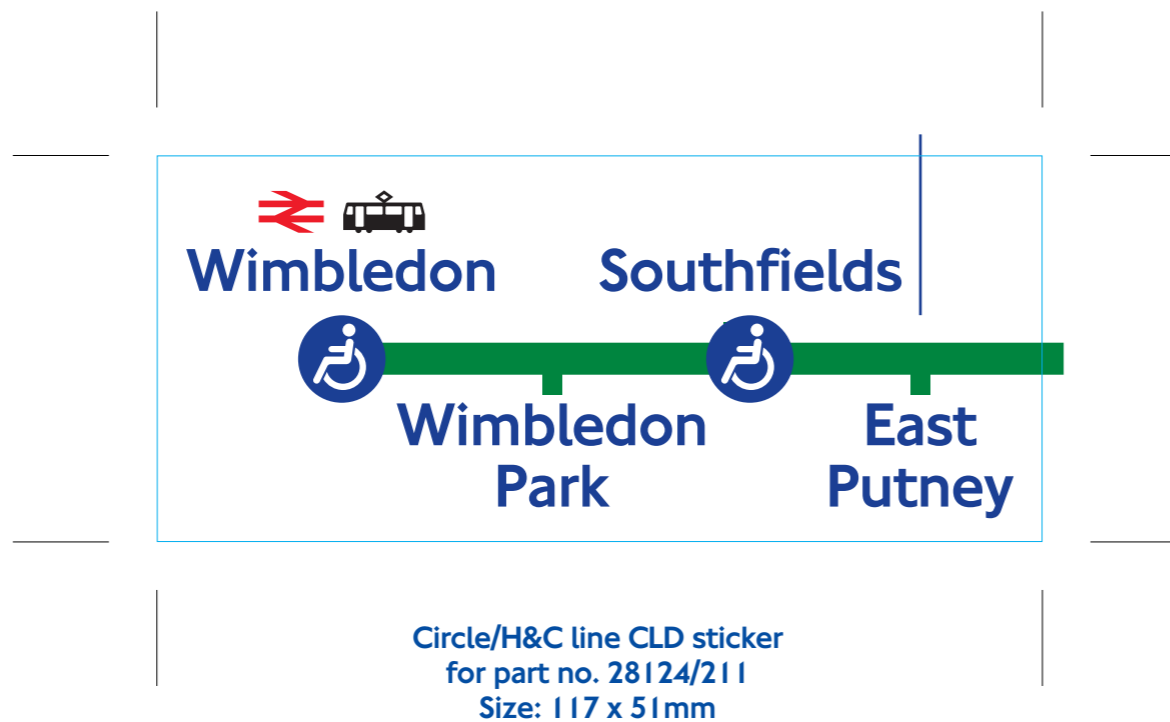

Part No. 28124/142 sticker size 104 x 58mm

Part No. 28124/143 sticker size 112 x 58mm

Whitechapel

East London

**Until Saturday
22 December 2007**

**Stepney
Green**

District line

for Part No: 28124/143
Size: 82 x 50mm

Whitechapel

East London

**Until Saturday
22 December 2007**

**Stepney
Green**

District line

for Part No: 28124/142
Size: 74 x 50mm

Blackfriars sticker

for Part No's:
28124/211, 28124/212, 28124/142, 28124/143
Size: 60 x 22mm

District line sticker
 for Part No: 28124/143
 Size: 488 x 126mm

District line sticker

for Part No's: 28124/142 & 28124/143
Size: 73 x 51mm

District and Circle/H&C line stickers

**for Part No's: 28124/211, 28124/212, 28124/142 and 28124/143
Size: 43 x 22mm**

Cannon Street sticker

for Part No's:

28124/142

28124/143

28124/211

28124/212

Size: 42 x 14mm

District line CLD sticker
for part no. 28124/142
Size: 115 x 48mm