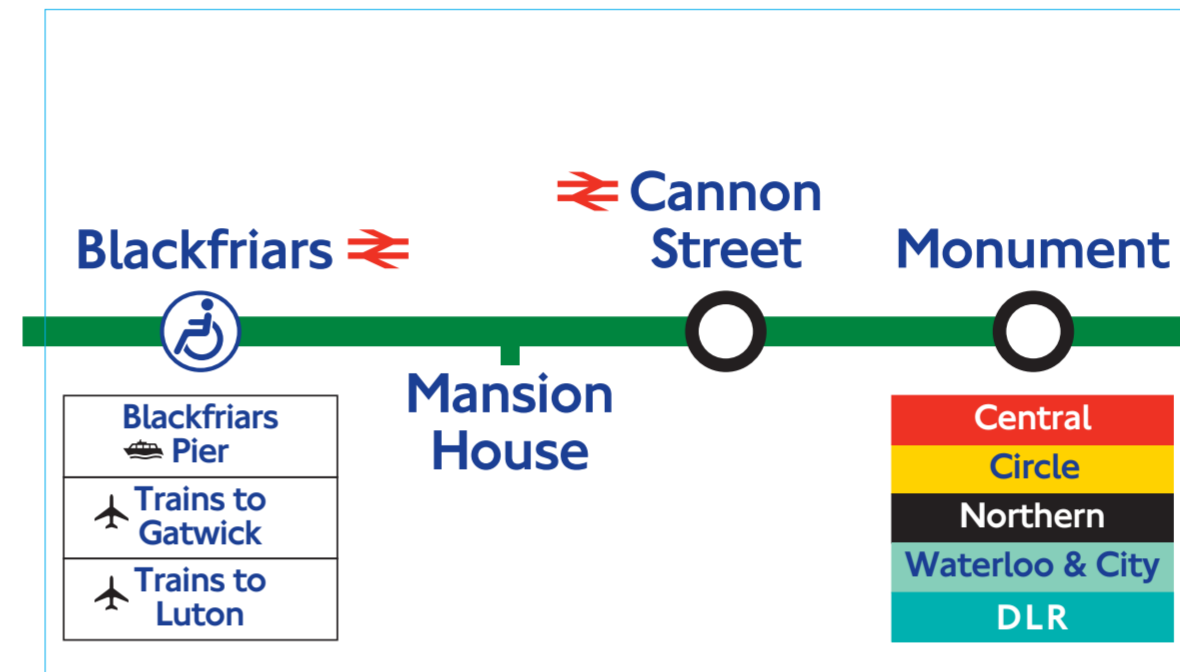

District line CLD sticker
for Part Number 28124/144
Size: 213 x 65mm

District line CLD sticker
for Part Number 28124/143
Size: 53 x 29mm

District line CLD sticker
for part no. 28124/142

Size: 133 x 88mm

District line CLD sticker
for part no. 28124/143

Size: 151 x 88mm

District line CLD sticker
for part no. 28124/144

Size: 126 x 80mm

District line sticker
107 x 50mm
To fit part number 28124/142

District line sticker
74 x 38mm
To fit part number 28124/145