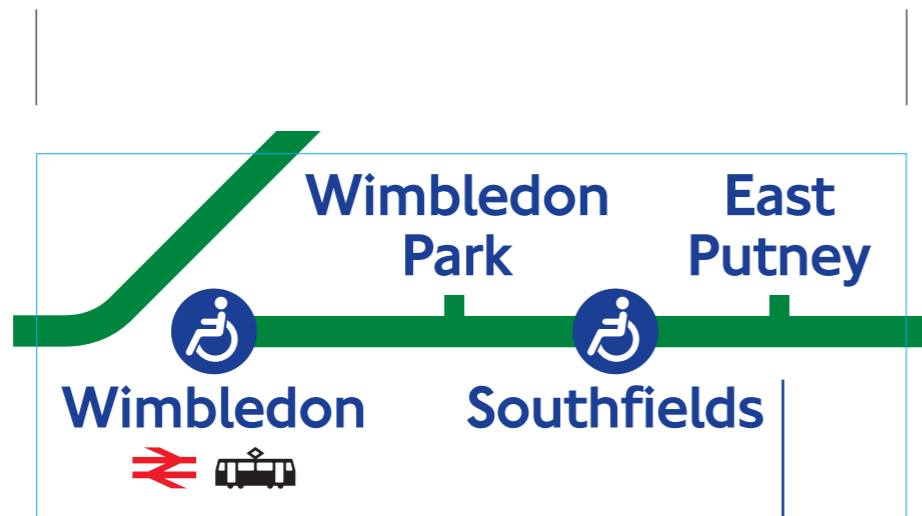

District line CLD sticker
for part no. 28124/142
Size: 115 x 48mm