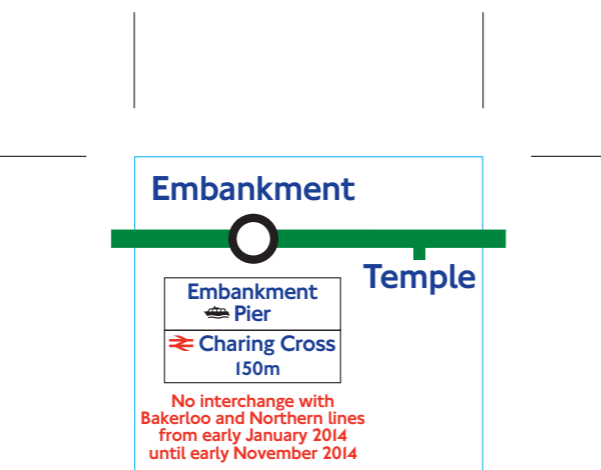

Part No. 28124/142 sticker size 104 x 58mm

Part No. 28124/143 sticker size 112 x 58mm

Whitechapel

East London

**Until Saturday
22 December 2007**

**Stepney
Green**

District line

for Part No: 28124/143
Size: 82 x 50mm

District line sticker
107.5 x 86mm
To fit part number 28124/143

District line CLD sticker
for Part Number 28124/145
Size: 235 x 94mm

District line sticker
73 x 69mm
To fit part number 28124/142

District line sticker
77 x 69mm
To fit part number 28124/143

District line sticker
46 x 42mm
To fit part number 28124/145

District line sticker
69 x 63mm
To fit part number 28124/144

District line CLD sticker
for Part Number 28124/145
Size: 116 x 44mm

District line CLD sticker
for Part Number 28124/142
Size: 52 x 33mm