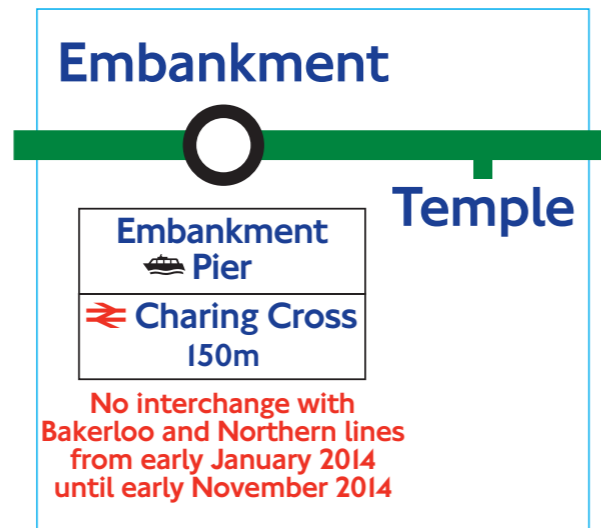

District line sticker
73 x 69mm
To fit part number 28124/142