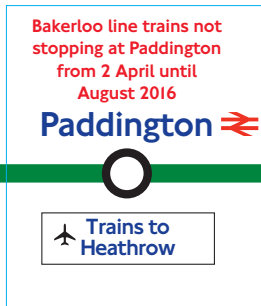

District line CLD sticker
for part number 28124/145
Size: 34 x 40mm