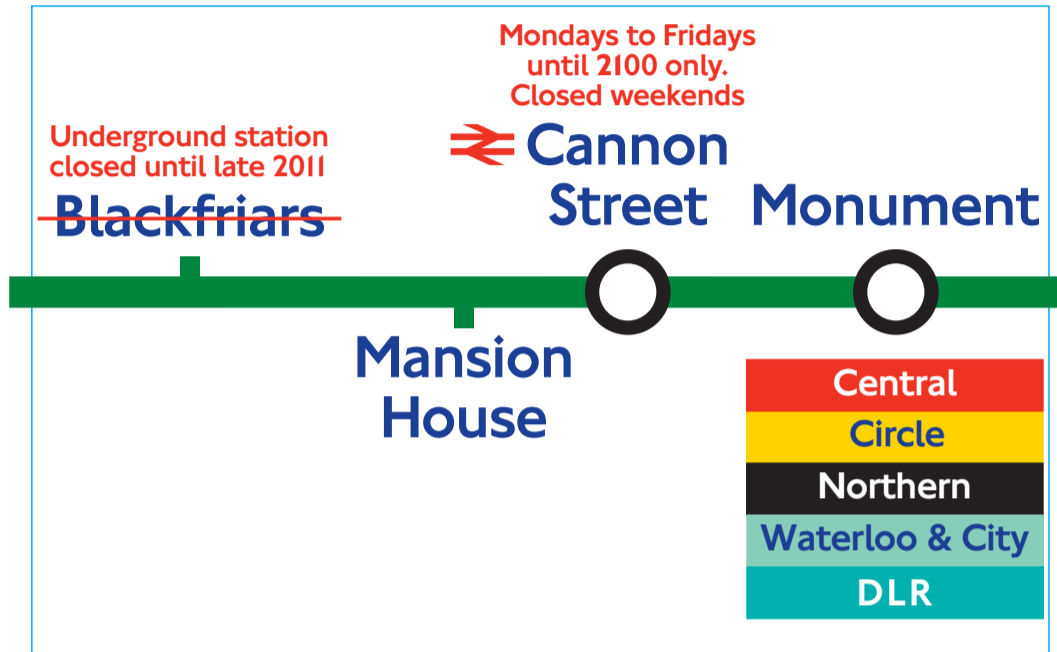

District line sticker
134.5 x 86mm
To fit part number 28124/142