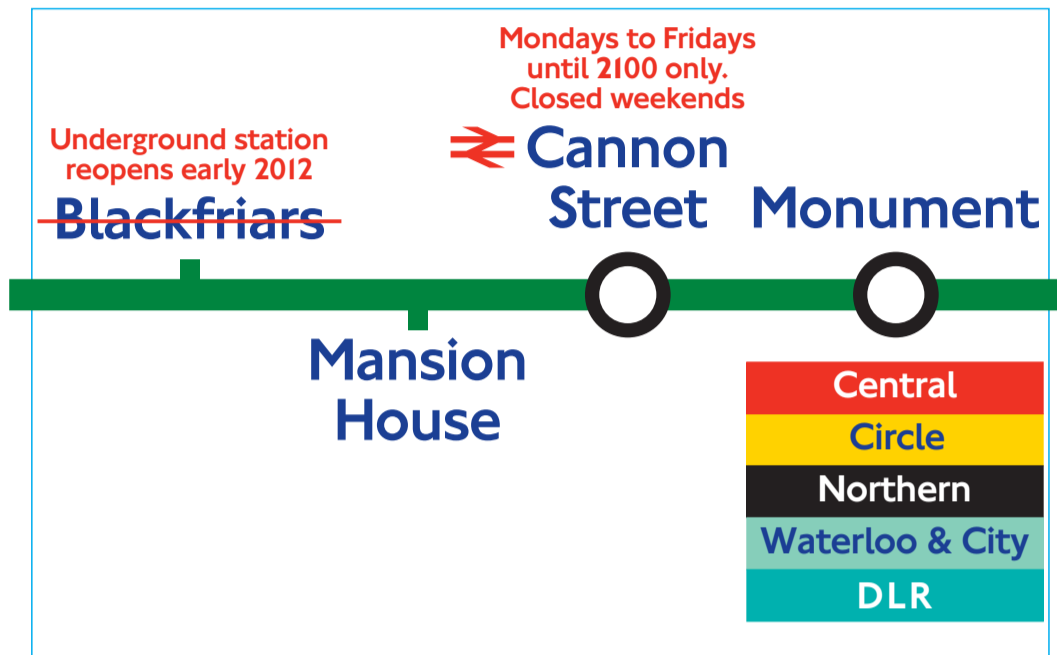

District line sticker
134.5 x 86mm
To fit part number 28124/142