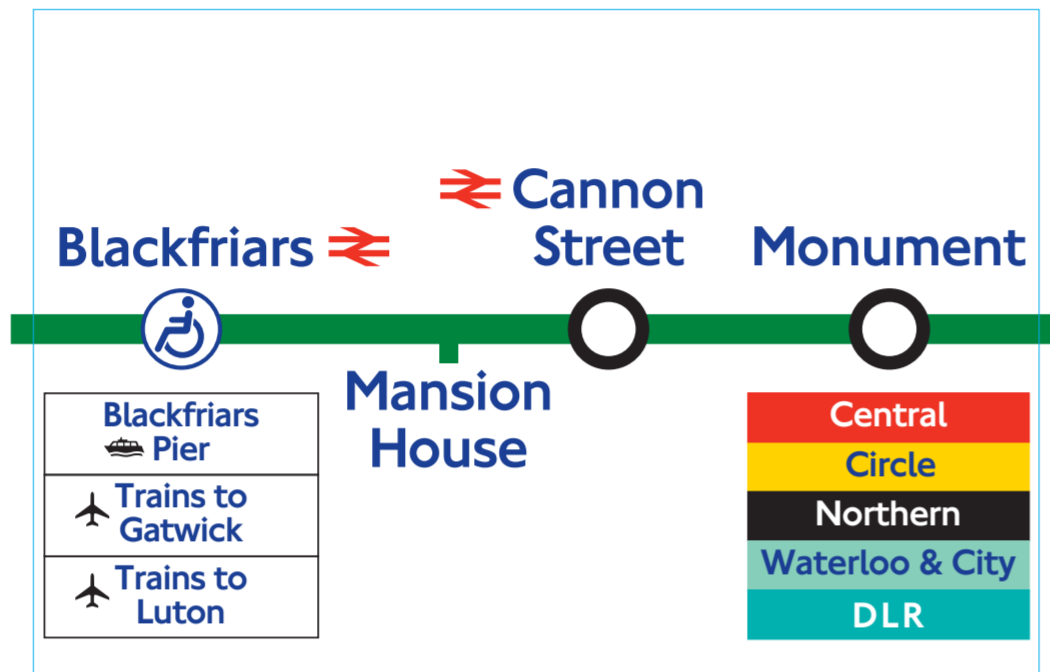

Part No. 28124/142 sticker size 104 x 58mm

Part No. 28124/143 sticker size 112 x 58mm

Whitechapel

East London

**Until Saturday
22 December 2007**

**Stepney
Green**

District line

for Part No: 28124/143
Size: 82 x 50mm

District line sticker
46 x 42mm
To fit part number 28124/145

District line sticker
69 x 63mm
To fit part number 28124/144

District line CLD sticker
for Part Number 28124/145
Size: 116 x 44mm

District line CLD sticker
for Part Number 28124/142
Size: 52 x 33mm

District line CLD sticker
for Part Number 28124/144
Size: 213 x 65mm

District line CLD sticker
for Part Number 28124/143
Size: 53 x 29mm

District line CLD sticker
for part no. 28124/142

Size: 133 x 88mm

District line CLD sticker
for part no. 28124/143