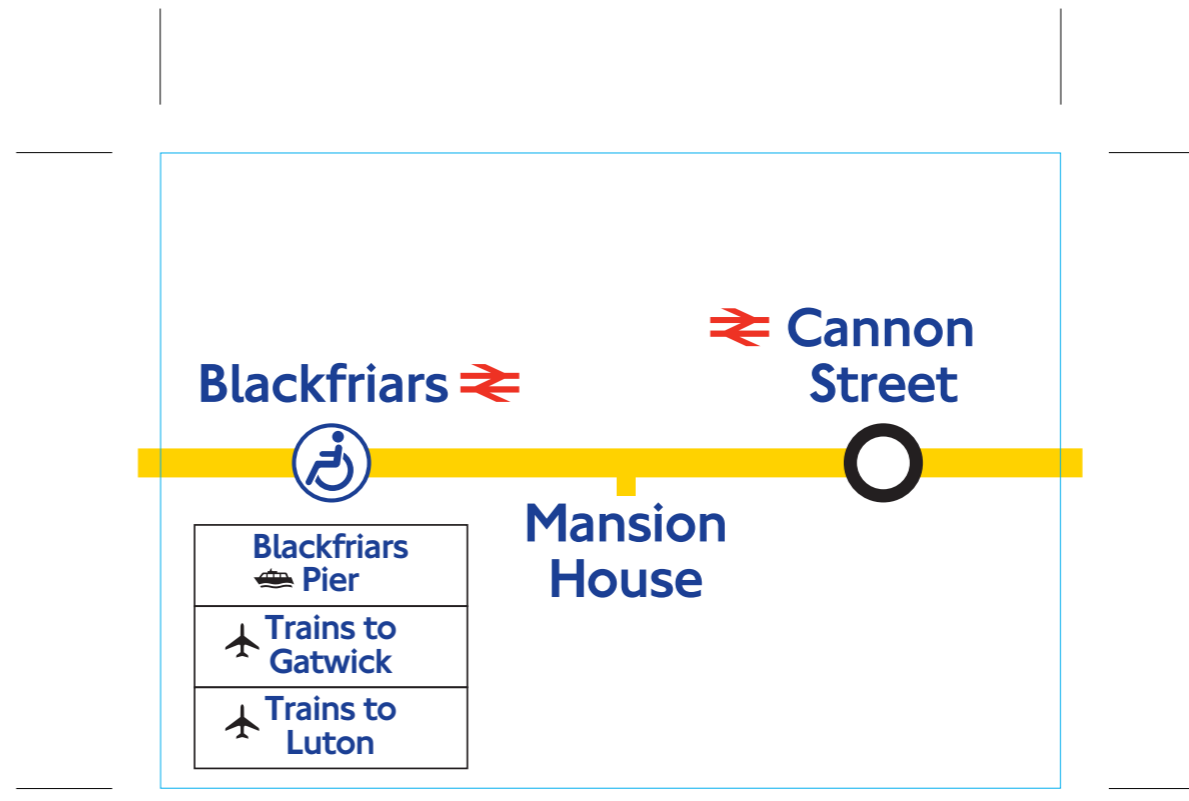

Circle and H&C CLD sticker  
for Part Number 28124/211  
Size: 56 x 26mm

Circle and H&C CLD sticker  
for Part Number 28124/212  
Size: 54 x 23mm

Circle and H&C CLD sticker  
for Part Number 28124/147  
Size: 36 x 32mm

Circle and H&C CLD sticker  
for Part Number 28124/146  
Size: 51 x 22mm

Circle line CLD sticker  
for part no. 28124/147

Size: 50 x 44mm

Circle line CLD sticker  
for part no. 28124/146

Size: 119 x 84mm

Circle line sticker  
44 x 77mm  
To fit part number 28124/146