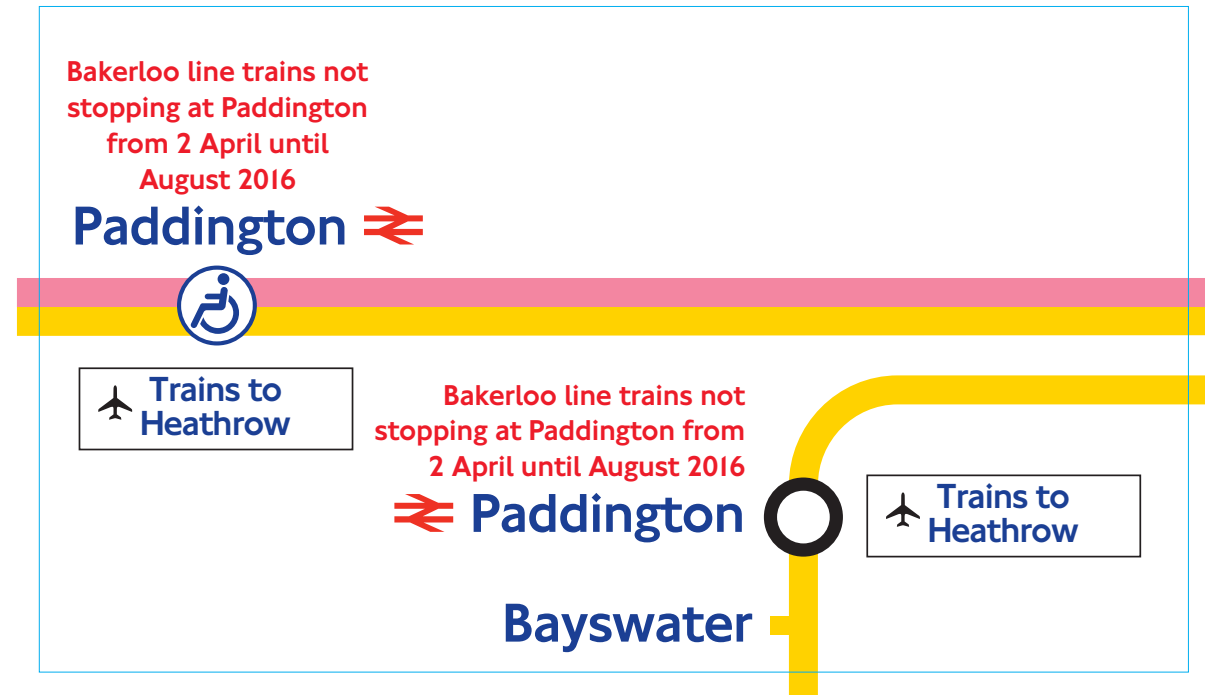

**Temporary closure**  
**No trains between**  
**Aldgate and Tower Hill**  
**until 15 August 1999.**  
**Travel via Aldgate East**  
**instead.**

**Line now reopens 23 August 1999.**

West  
Brompton

August 2000

**Tramlink**

**Ealing Richmond  
Upminster**

**Piccadilly line non-stopping at  
Earl's Court until Spring 2002.  
Travel via South Kensington  
for the Piccadilly line**

**Due to engineering works, the District line between Earl's Court and Whitechapel will close and there will be no Circle line trains on the following weekends in 2005: 22/23 January, 5/6, 12/13, 19/20 February, 5/6 March, Friday 25 to Monday 28 March (Easter Public Holiday) and 23/24 April. Further dates will be announced later in 2005.**

Circle/H&C line sticker  
309 x 200mm  
To fit part number 28124/146

Circle/H&C line sticker  
44 x 36mm  
To fit part number 28124/146

District line sticker  
45 x 37mm  
To fit part numbers  
28124/142 and 28124/143

District line sticker  
42 x 34mm  
To fit part number 28124/144

Circle/H&C line sticker  
31 x 28mm  
To fit part number 28124/147

District line sticker  
28 x 24mm  
To fit part number 28124/145

Circle line CLD sticker  
for part number 28124/147  
Size: 107 x 76mm