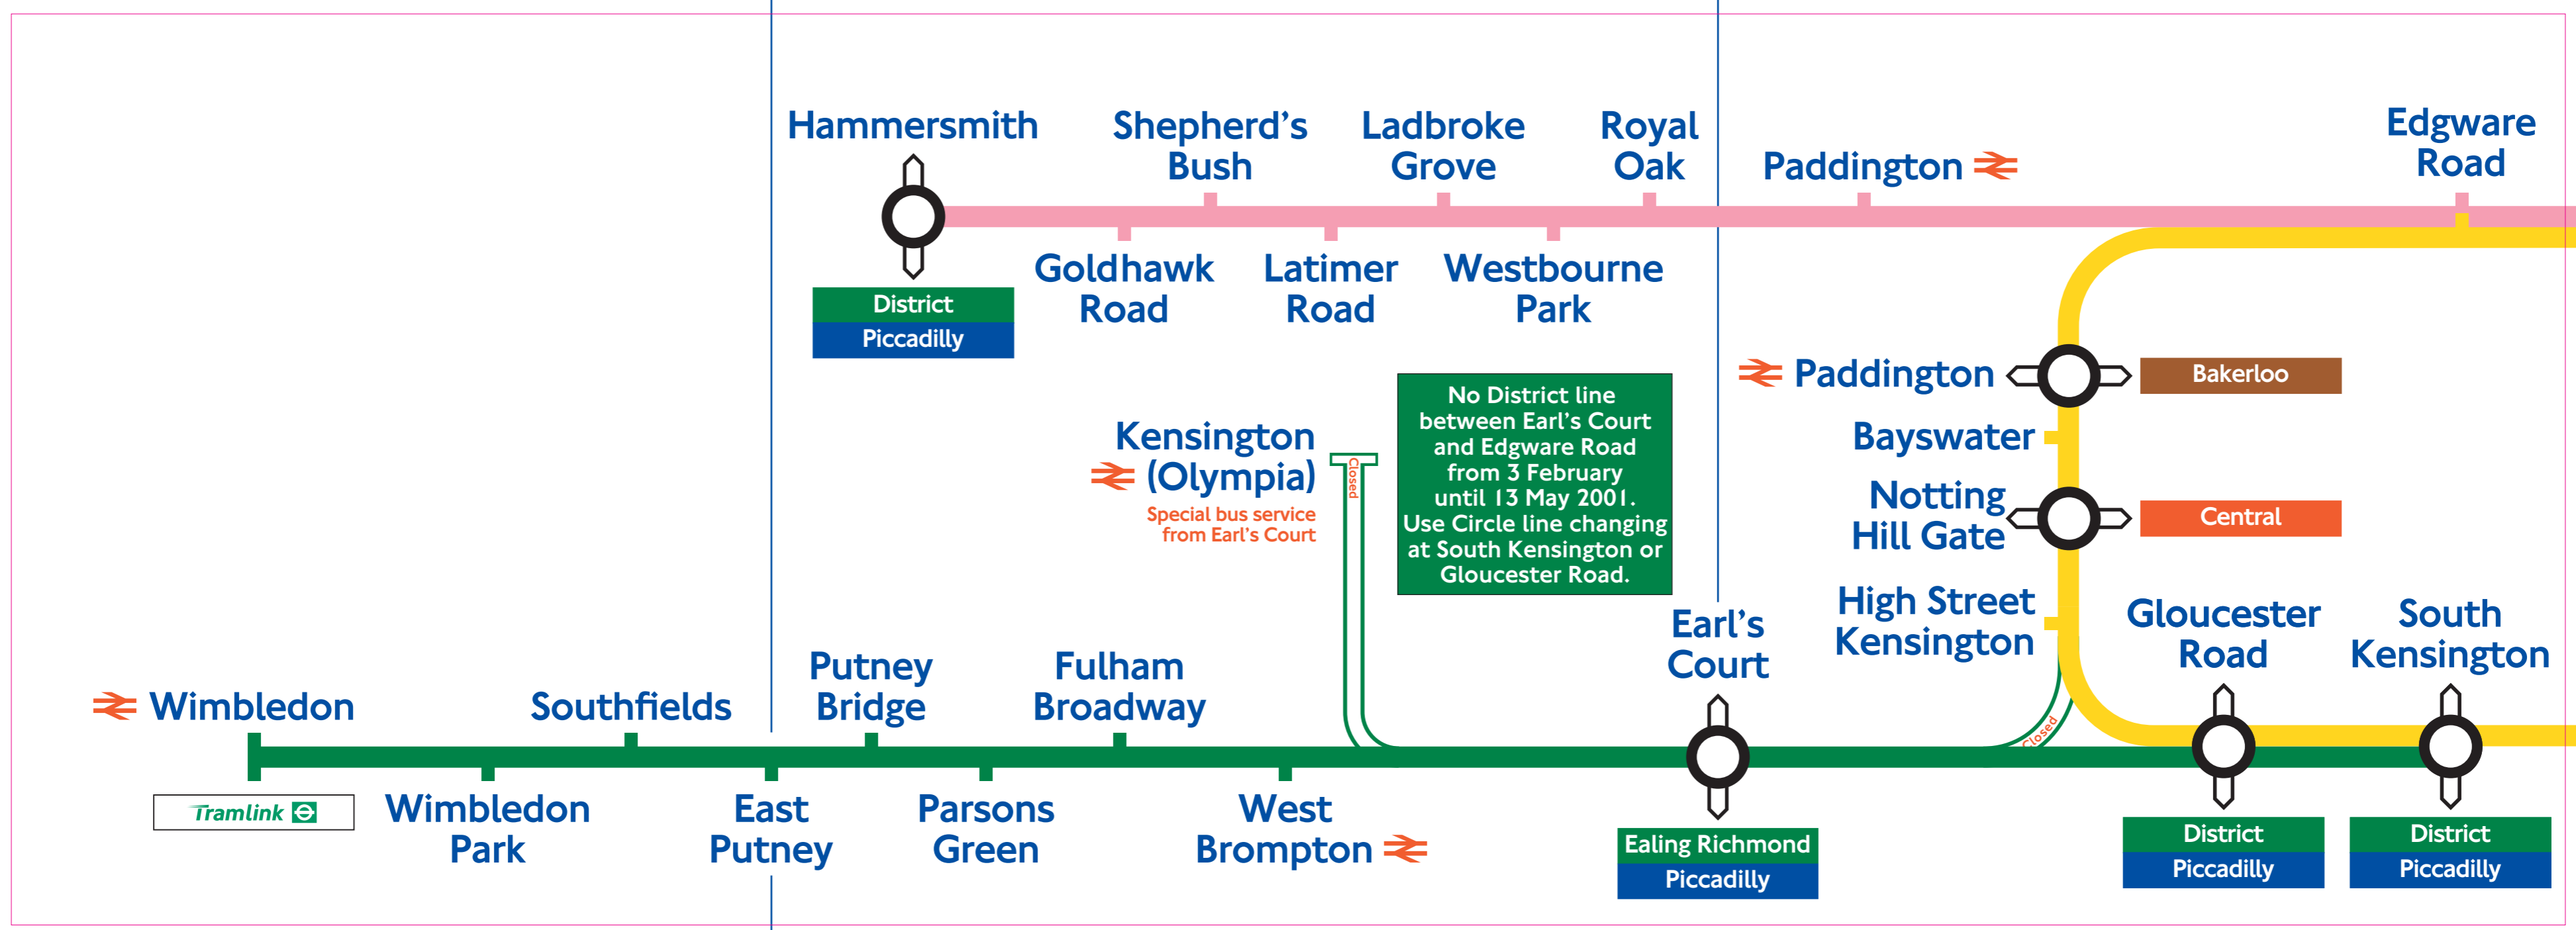

**Temporary closure**  
**No trains between**  
**Aldgate and Tower Hill**  
**until 15 August 1999.**  
**Travel via Aldgate East**  
**instead.**

**Line now reopens 23 August 1999.**

West  
Brompton

August 2000

The Wimbledon logo features a stylized orange and red tennis racket icon to the left of the word "Wimbledon" in a blue, sans-serif font.

**Wimbledon**

The Tramlink logo consists of the word "Tramlink" in a green, sans-serif font, followed by a green square icon containing a white circle with a horizontal line through it.

**Tramlink**

**Ealing Richmond  
Upminster**

**Piccadilly line non-stopping at  
Earl's Court until Spring 2002.  
Travel via South Kensington  
for the Piccadilly line**

**Due to engineering works, the District line between Earl's Court and Whitechapel will close and there will be no Circle line trains on the following weekends in 2005: 22/23 January, 5/6, 12/13, 19/20 February, 5/6 March, Friday 25 to Monday 28 March (Easter Public Holiday) and 23/24 April. Further dates will be announced later in 2005.**

**Whitechapel**

**East London**

**Until Saturday  
22 December 2007**

**Hammersmith & City**

**for Part No: 28124/211  
and  
Part No: 28124/212  
Size: 50 x 50mm**

Circle and Hammersmith & City line

for Part No: 28124/211/212  
Size: 60 x 223mm