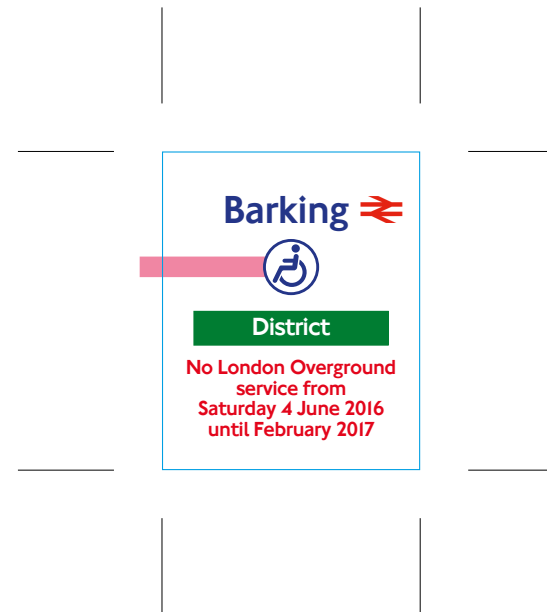

District line sticker  
42 x 34mm  
To fit part number 28124/144

Circle/H&C line sticker  
31 x 28mm  
To fit part number 28124/147

District line sticker  
28 x 24mm  
To fit part number 28124/145

Circle line CLD sticker  
for part number 28124/147  
Size: 107 x 76mm

Circle line CLD sticker  
for part number 28124/146  
Size: 152 x 88mm

Circle/H&C line sticker  
48 x 59mm  
To fit part number 28124/146

Circle/H&C line sticker  
34 x 42mm  
To fit part number 28124/147