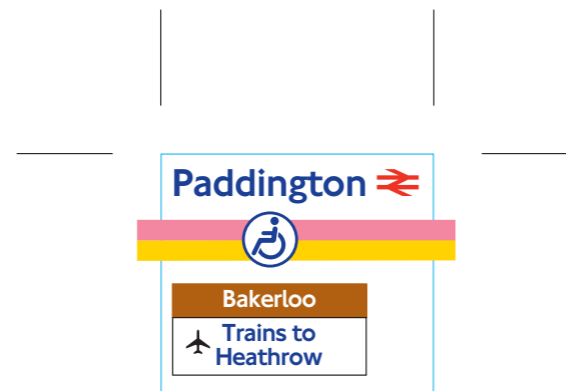

Circle and H&C CLD sticker
for Part Number 28124/211
Size: 56 x 26mm

Circle and H&C CLD sticker
for Part Number 28124/212
Size: 54 x 23mm