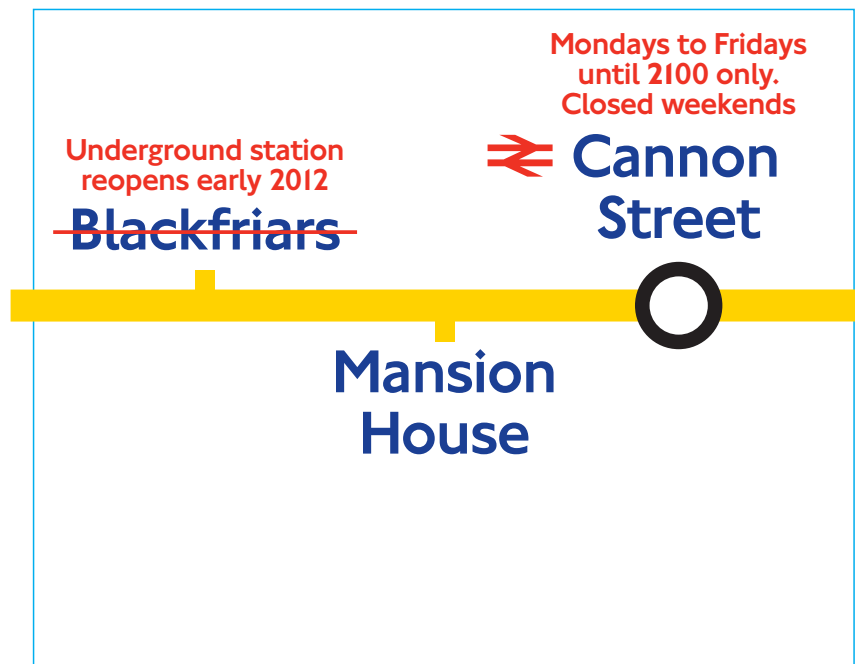

**Tramlink**

**Ealing Richmond  
Upminster**

**Piccadilly line non-stopping at  
Earl's Court until Spring 2002.  
Travel via South Kensington  
for the Piccadilly line**

**Due to engineering works, the District line between Earl's Court and Whitechapel will close and there will be no Circle line trains on the following weekends in 2005: 22/23 January, 5/6, 12/13, 19/20 February, 5/6 March, Friday 25 to Monday 28 March (Easter Public Holiday) and 23/24 April. Further dates will be announced later in 2005.**

**Cannon Street sticker**

**for Part No's:**

**28124/142**

**28124/143**

**28124/211**

**28124/212**

**Size: 42 x 14mm**

Circle line sticker  
108.5 x 87mm  
To fit part numbers 28124/211 and 28124/212

Circle/H&C/District line sticker  
59 x 59mm  
To fit part numbers 28124/211 and 28124/212

**Embankment**

**Embankment**  
Pier  
Charing Cross  
150m

**Temple**

No interchange with  
Bakerloo and Northern lines  
from early January 2014  
until early November 2014