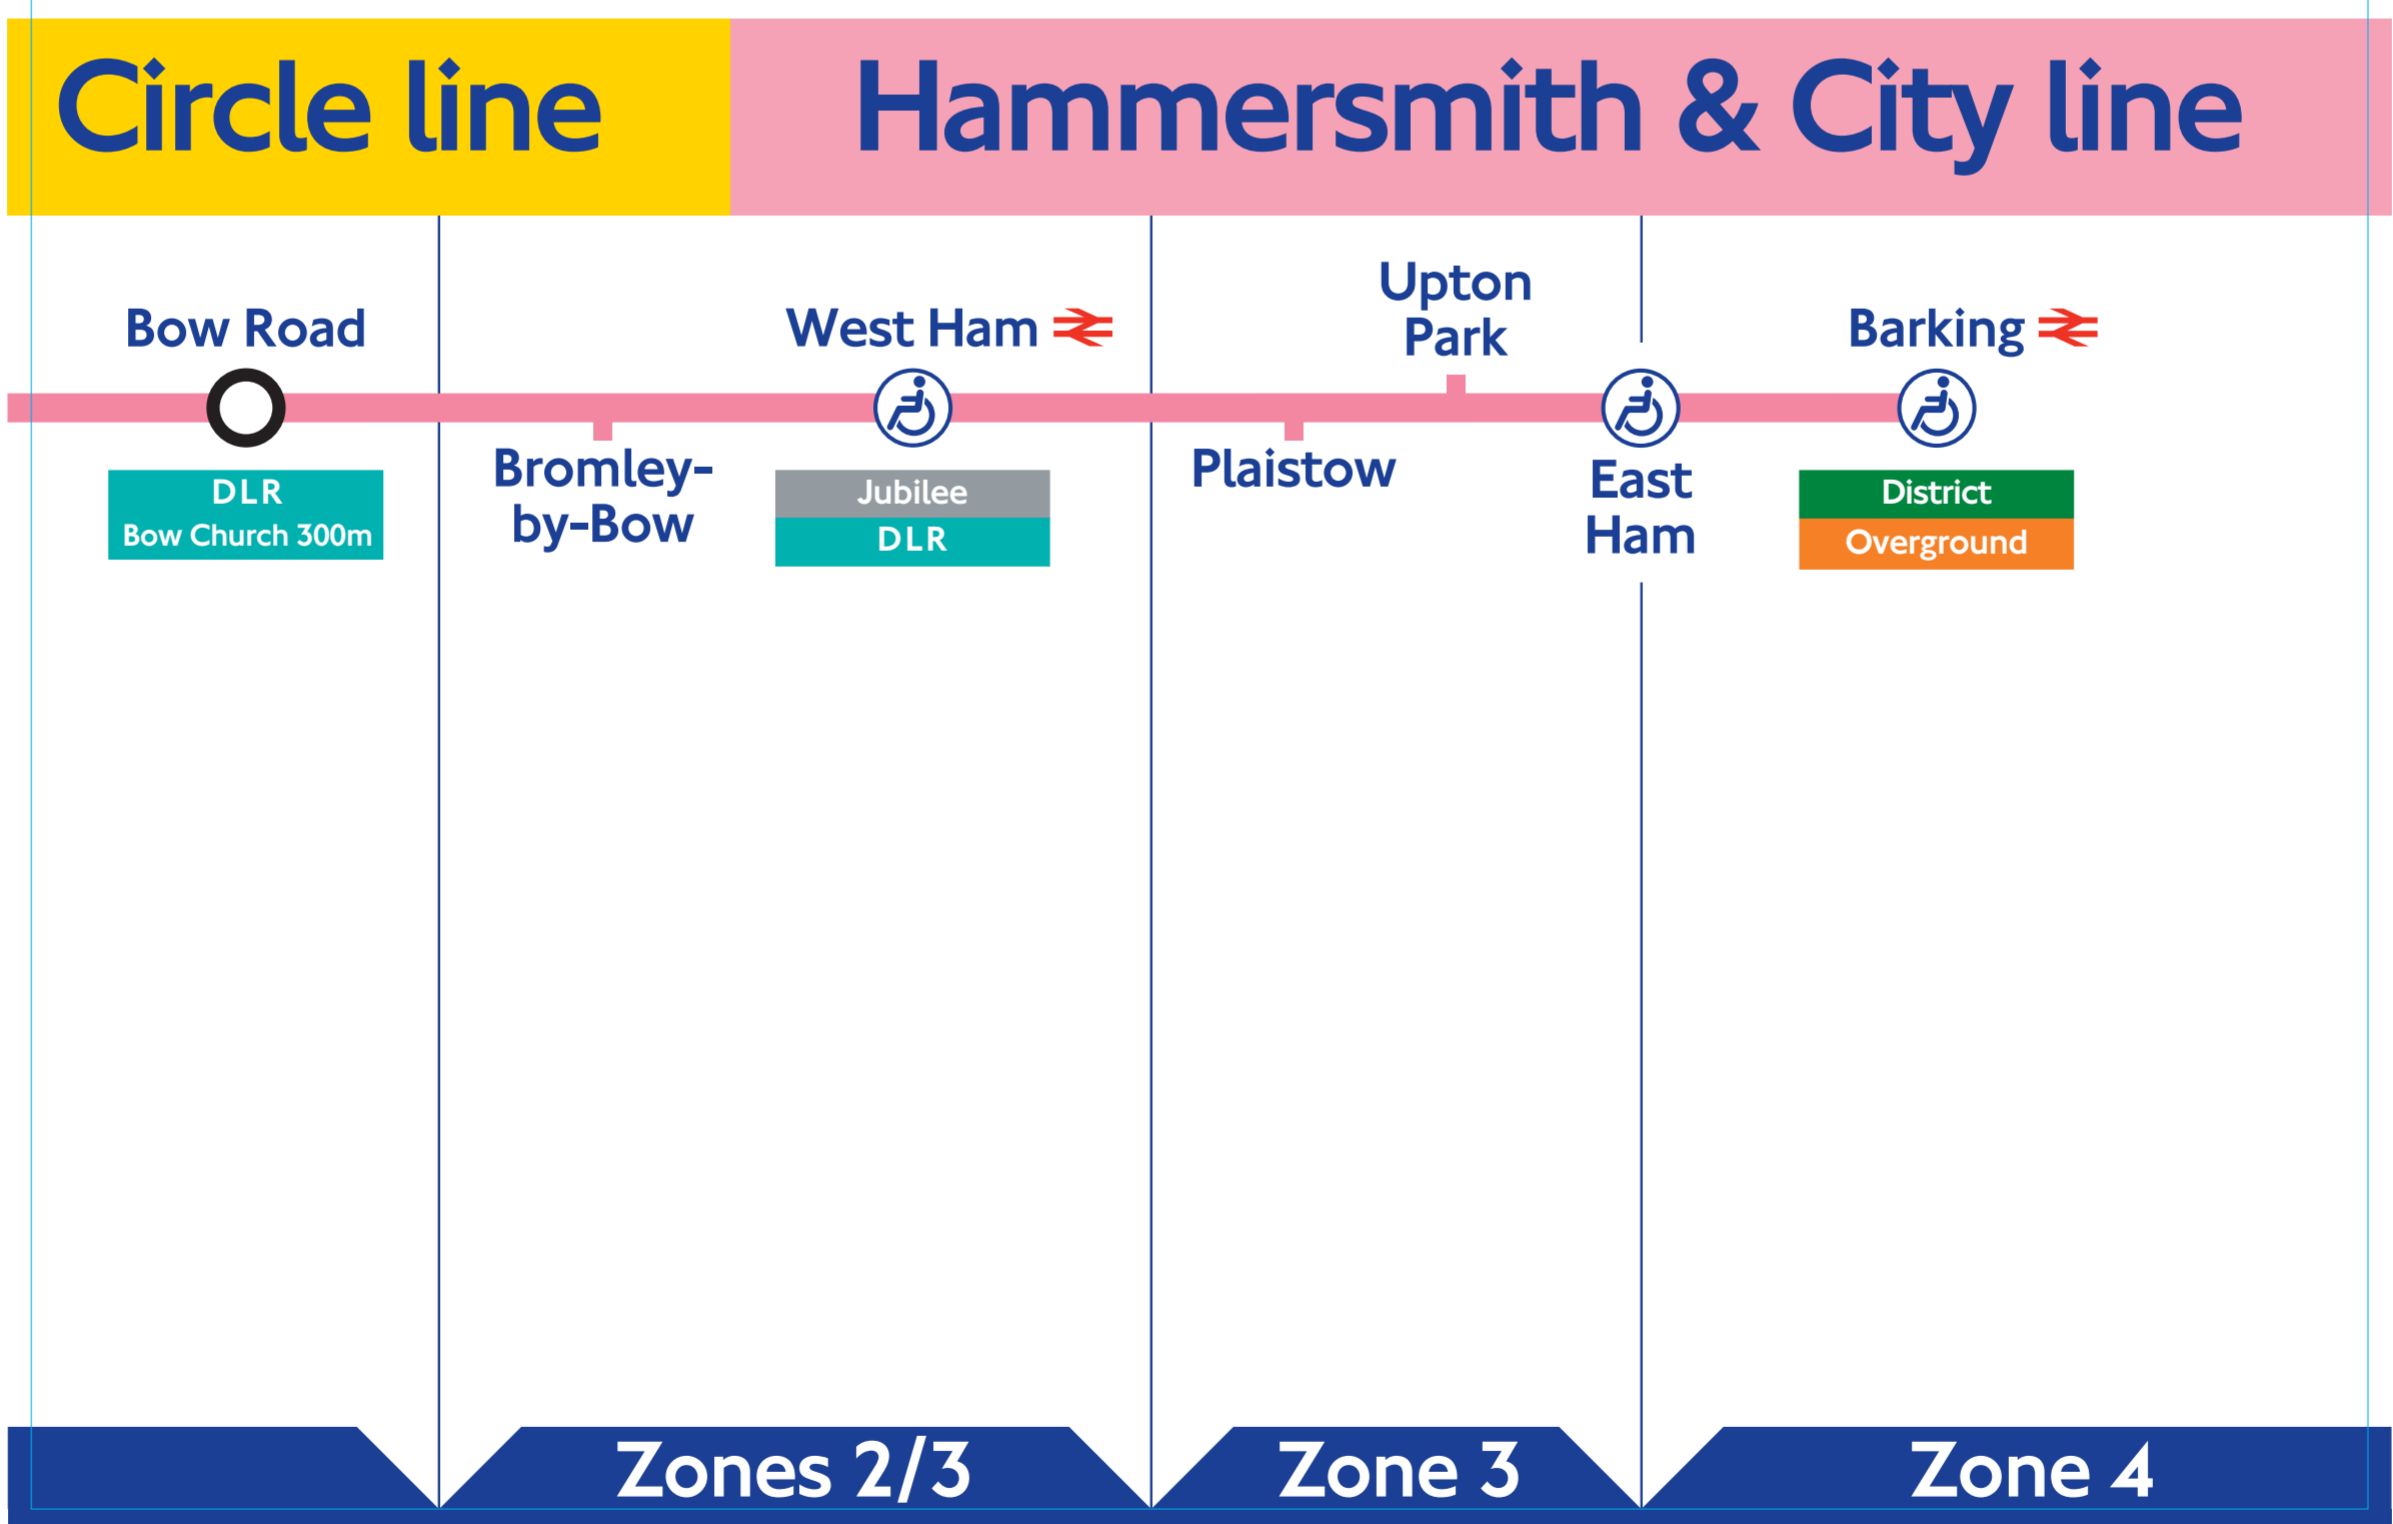

**Tramlink**

**Ealing Richmond  
Upminster**

**Piccadilly line non-stopping at  
Earl's Court until Spring 2002.  
Travel via South Kensington  
for the Piccadilly line**

**Due to engineering works, the District line between Earl's Court and Whitechapel will close and there will be no Circle line trains on the following weekends in 2005: 22/23 January, 5/6, 12/13, 19/20 February, 5/6 March, Friday 25 to Monday 28 March (Easter Public Holiday) and 23/24 April. Further dates will be announced later in 2005.**

Circle and H&C CLD sticker  
for Part Number 28124/146  
Size: 51 x 22mm

Circle line CLD sticker  
for part no. 28124/147

Size: 50 x 44mm

Circle line CLD sticker  
for part no. 28124/146

Size: 119 x 84mm

Circle line sticker  
44 x 77mm  
To fit part number 28124/146

Circle line sticker  
48 x 70mm  
To fit part number 28124/147

Circle line sticker  
48 x 70mm  
To fit part number 28124/146

Circle line sticker  
34 x 50mm  
To fit part number 28124/147

Circle/H&C line sticker  
288 x 200mm  
To fit part number 28124/147

Circle/H&C line sticker  
309 x 200mm  
To fit part number 28124/146

Circle/H&C line sticker  
44 x 36mm  
To fit part number 28124/146

District line sticker  
45 x 37mm  
To fit part numbers  
28124/142 and 28124/143