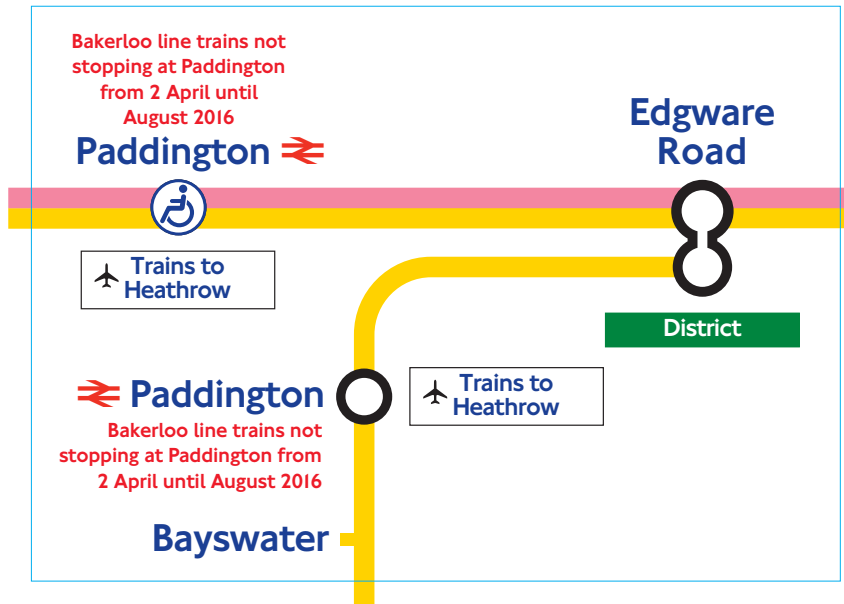

**Temporary closure**  
**No trains between**  
**Aldgate and Tower Hill**  
**until 15 August 1999.**  
**Travel via Aldgate East**  
**instead.**

**Line now reopens 23 August 1999.**

West  
Brompton

August 2000

Circle line sticker  
48 x 70mm  
To fit part number 28124/147

Circle line sticker  
48 x 70mm  
To fit part number 28124/146

Circle line sticker  
34 x 50mm  
To fit part number 28124/147

Circle/H&C line sticker  
288 x 200mm  
To fit part number 28124/147

Circle/H&C line sticker  
309 x 200mm  
To fit part number 28124/146

Circle/H&C line sticker  
44 x 36mm  
To fit part number 28124/146

District line sticker  
45 x 37mm  
To fit part numbers  
28124/142 and 28124/143

District line sticker  
42 x 34mm  
To fit part number 28124/144

Circle/H&C line sticker  
31 x 28mm  
To fit part number 28124/147

District line sticker  
28 x 24mm  
To fit part number 28124/145

Circle line CLD sticker  
for part number 28124/147  
Size: 107 x 76mm