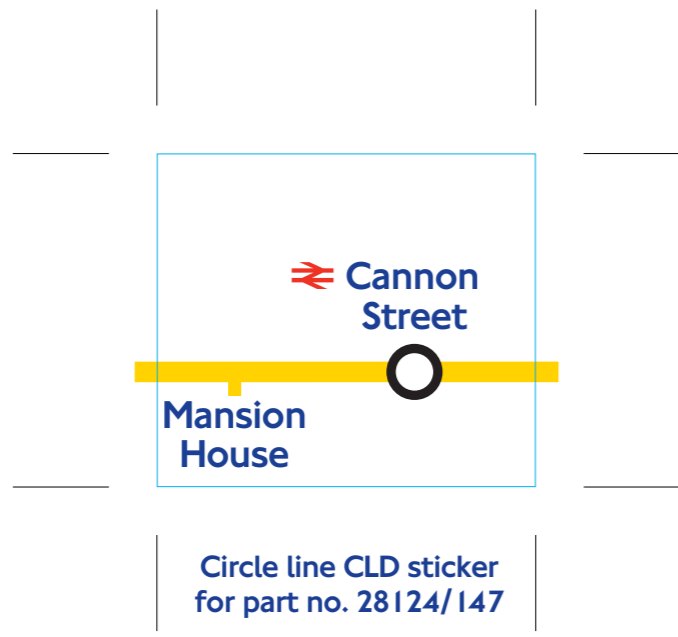

Circle and H&C CLD sticker  
for Part Number 28124/211  
Size: 56 x 26mm

Circle and H&C CLD sticker  
for Part Number 28124/212  
Size: 54 x 23mm

Circle and H&C CLD sticker  
for Part Number 28124/147  
Size: 36 x 32mm

Circle and H&C CLD sticker  
for Part Number 28124/146  
Size: 51 x 22mm

Circle line CLD sticker  
for part no. 28124/147

Size: 50 x 44mm

Circle line CLD sticker  
for part no. 28124/146

Size: 119 x 84mm

Circle line sticker  
44 x 77mm  
To fit part number 28124/146