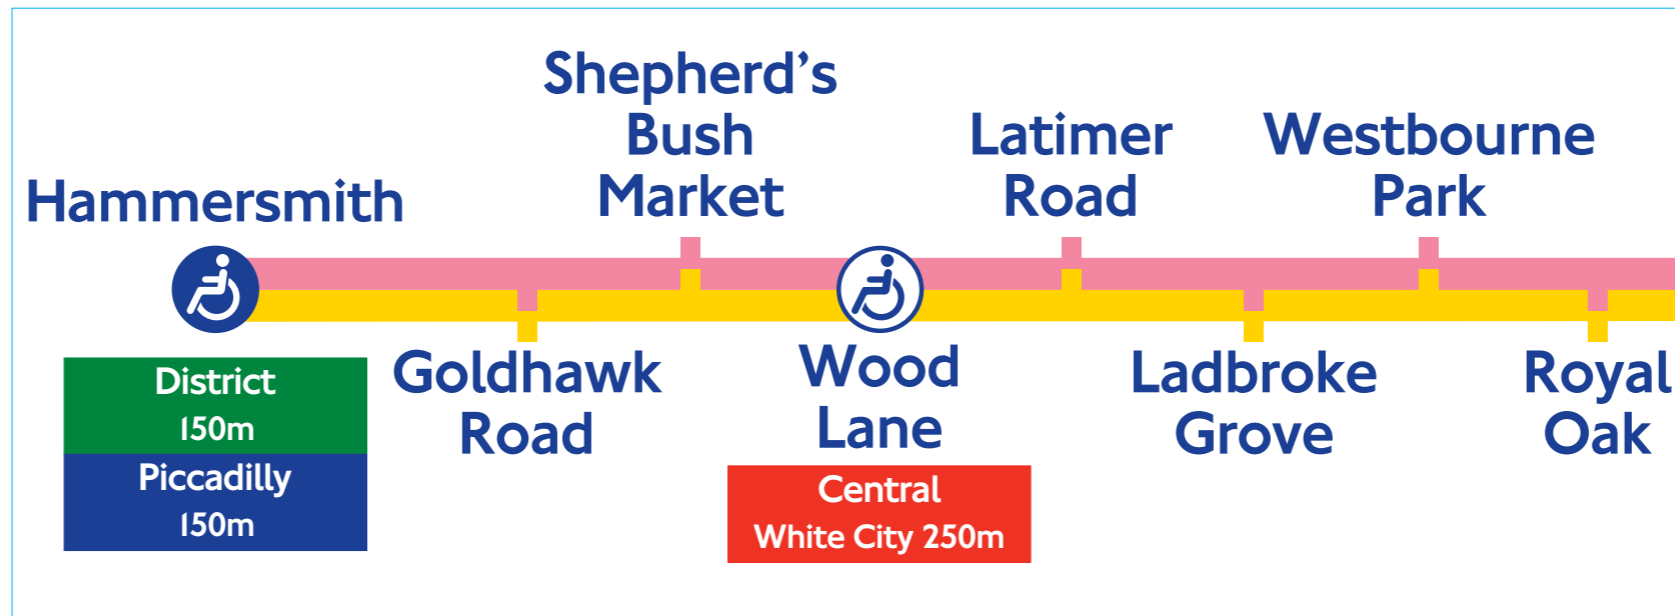

Circle/H&C CLD sticker
for Part number 28124/211
Size: 221 x 81mm