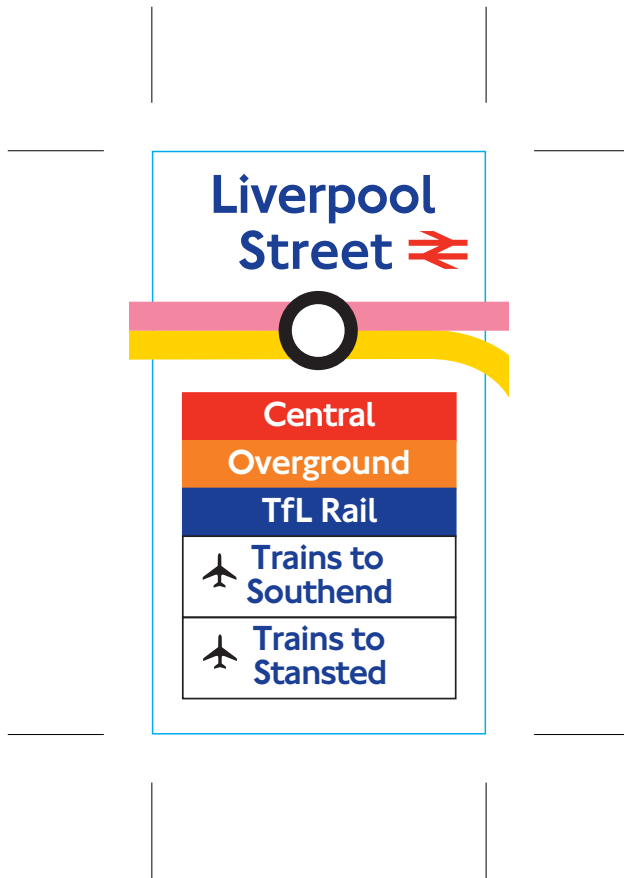

**Temporary closure**  
**No trains between**  
**Aldgate and Tower Hill**  
**until 15 August 1999.**  
**Travel via Aldgate East**  
**instead.**

**Line now reopens 23 August 1999.**

West  
Brompton

August 2000

**Tramlink**

**Ealing Richmond  
Upminster**

**Piccadilly line non-stopping at  
Earl's Court until Spring 2002.  
Travel via South Kensington  
for the Piccadilly line**

**Due to engineering works, the District line between Earl's Court and Whitechapel will close and there will be no Circle line trains on the following weekends in 2005: 22/23 January, 5/6, 12/13, 19/20 February, 5/6 March, Friday 25 to Monday 28 March (Easter Public Holiday) and 23/24 April. Further dates will be announced later in 2005.**

Circle and H&C CLD sticker  
for Part Number 28124/146  
Size: 51 x 22mm

Circle line CLD sticker  
for part no. 28124/147

Size: 50 x 44mm

Circle line CLD sticker  
for part no. 28124/146

Size: 119 x 84mm

Circle line sticker  
44 x 77mm  
To fit part number 28124/146

Circle line sticker  
48 x 70mm  
To fit part number 28124/147

Circle line sticker  
48 x 70mm  
To fit part number 28124/146

Circle line sticker  
34 x 50mm  
To fit part number 28124/147

Circle/H&C line sticker  
288 x 200mm  
To fit part number 28124/147