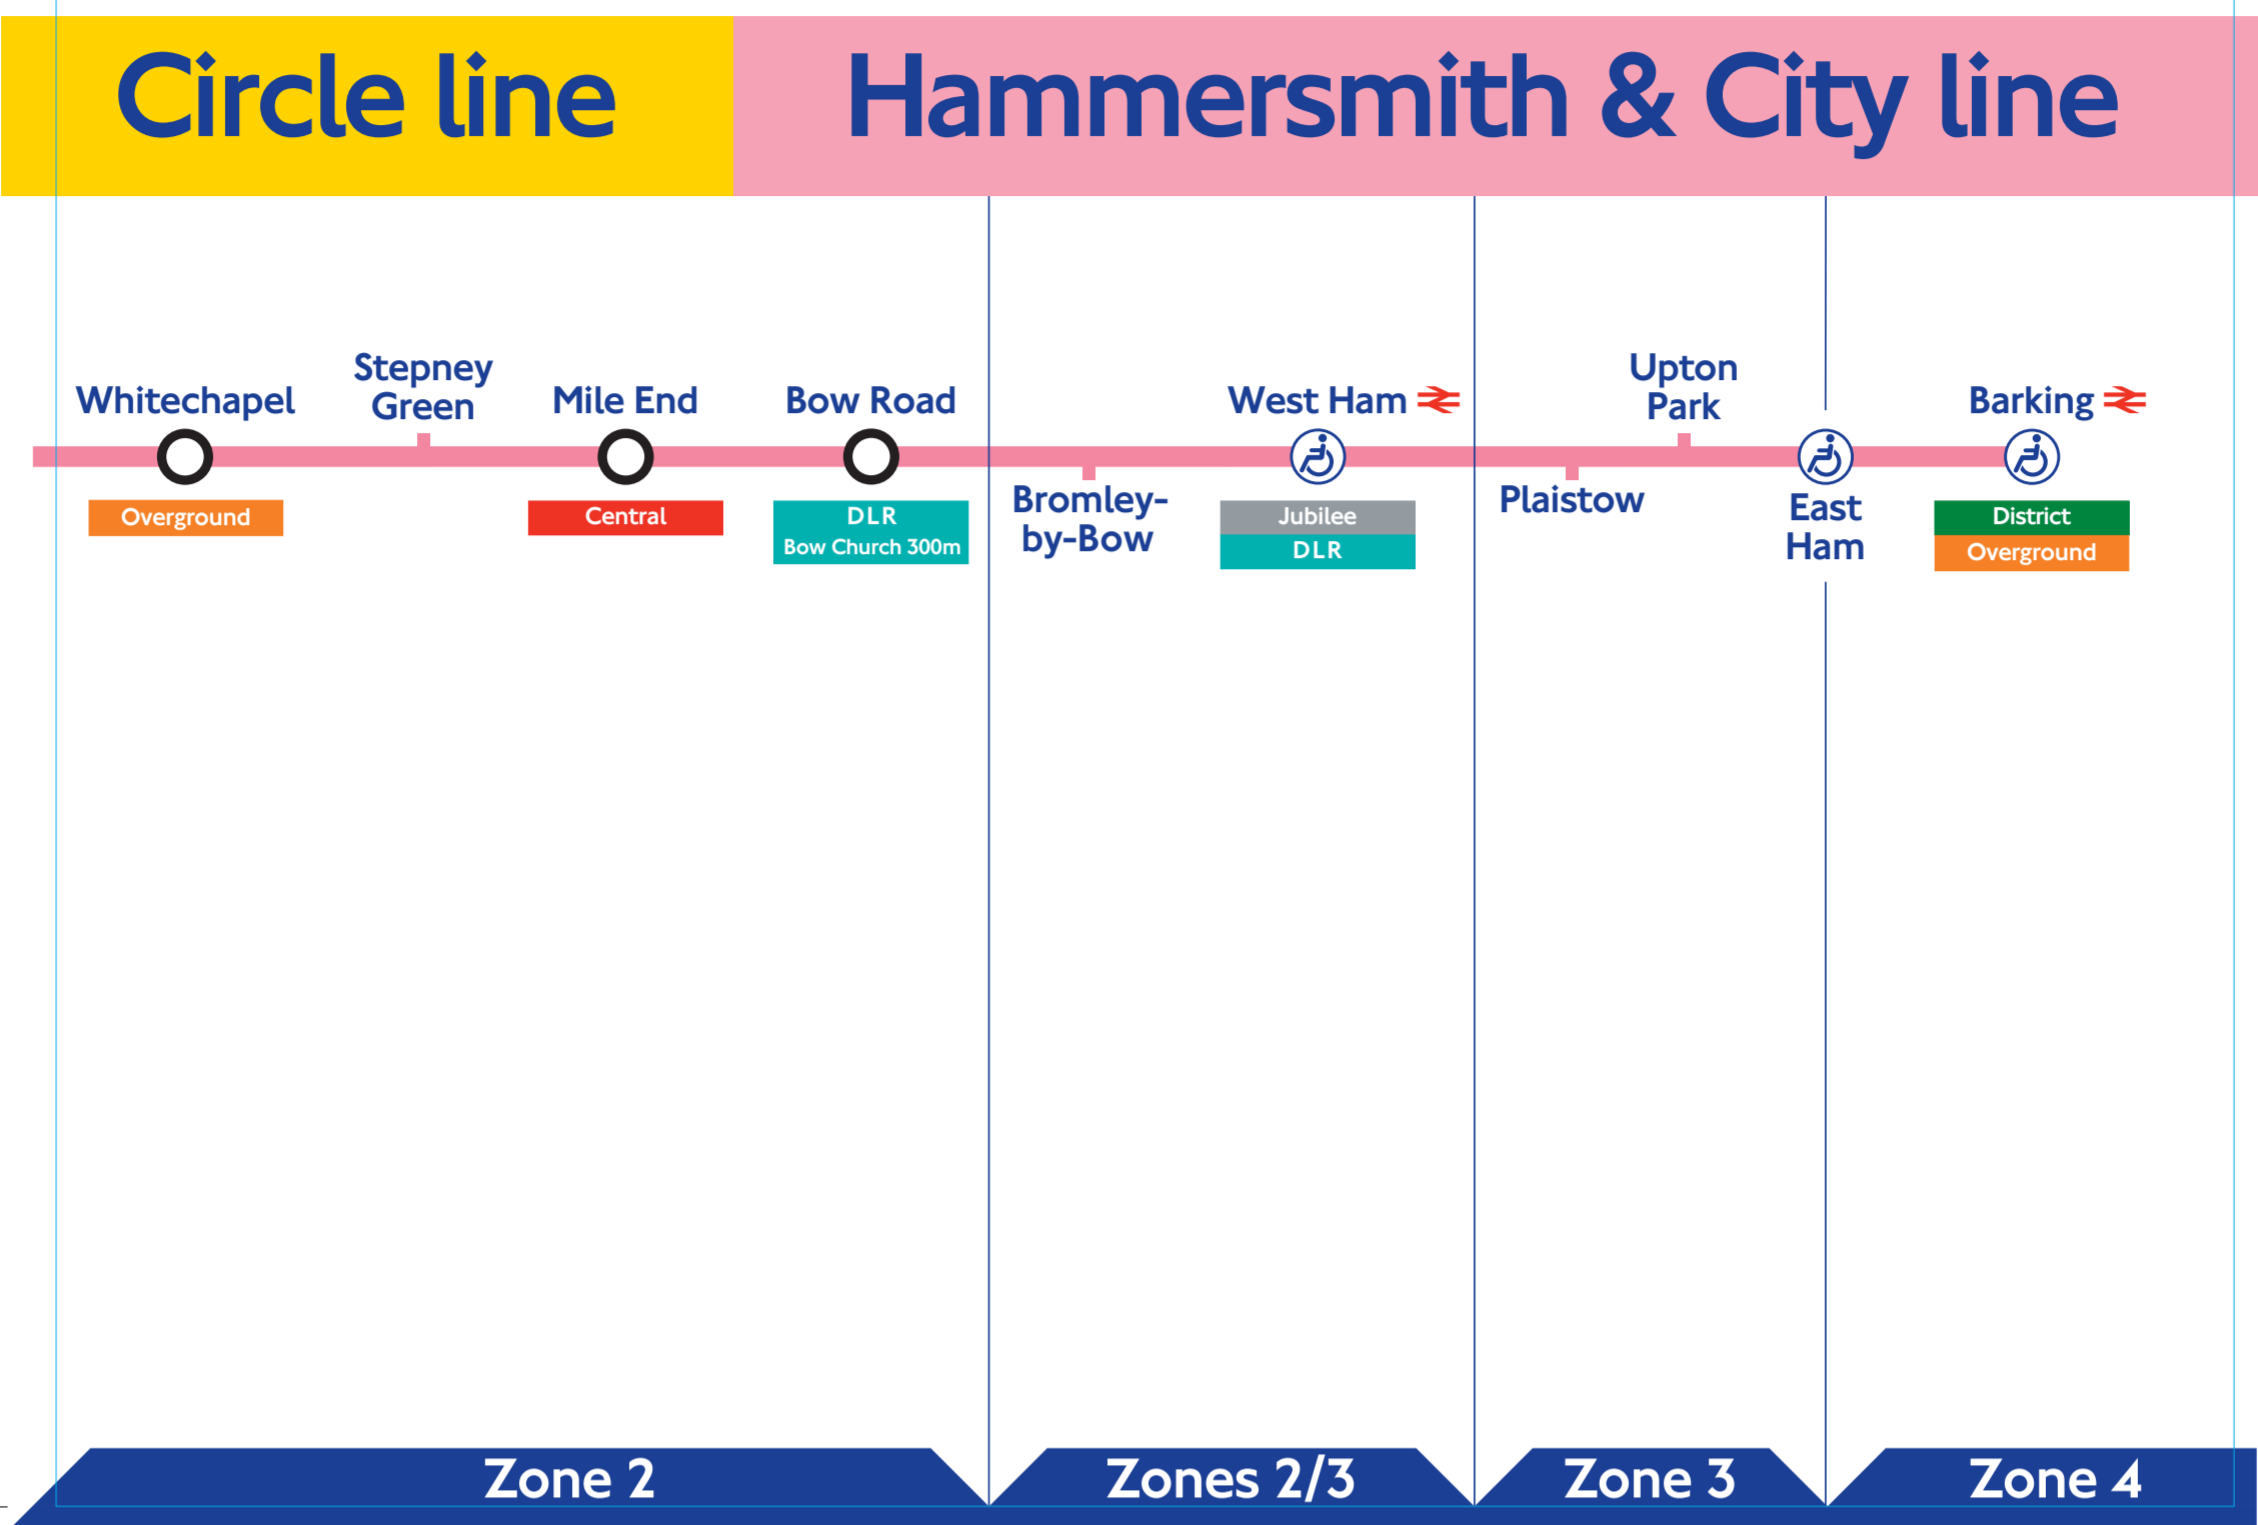

**Tramlink**

**Ealing Richmond  
Upminster**

**Piccadilly line non-stopping at  
Earl's Court until Spring 2002.  
Travel via South Kensington  
for the Piccadilly line**

**Due to engineering works, the District line between Earl's Court and Whitechapel will close and there will be no Circle line trains on the following weekends in 2005: 22/23 January, 5/6, 12/13, 19/20 February, 5/6 March, Friday 25 to Monday 28 March (Easter Public Holiday) and 23/24 April. Further dates will be announced later in 2005.**

Circle and H&C CLD sticker  
for Part Number 28124/146  
Size: 51 x 22mm

Circle line CLD sticker  
for part no. 28124/147

Size: 50 x 44mm

Circle line CLD sticker  
for part no. 28124/146

Size: 119 x 84mm

Circle line sticker  
44 x 77mm  
To fit part number 28124/146

Circle line sticker  
48 x 70mm  
To fit part number 28124/147

Circle line sticker  
48 x 70mm  
To fit part number 28124/146

Circle line sticker  
34 x 50mm  
To fit part number 28124/147

Circle/H&C line sticker  
288 x 200mm  
To fit part number 28124/147

Circle/H&C line sticker  
309 x 200mm  
To fit part number 28124/146

Circle/H&C line sticker  
44 x 36mm  
To fit part number 28124/146

District line sticker  
45 x 37mm  
To fit part numbers  
28124/142 and 28124/143