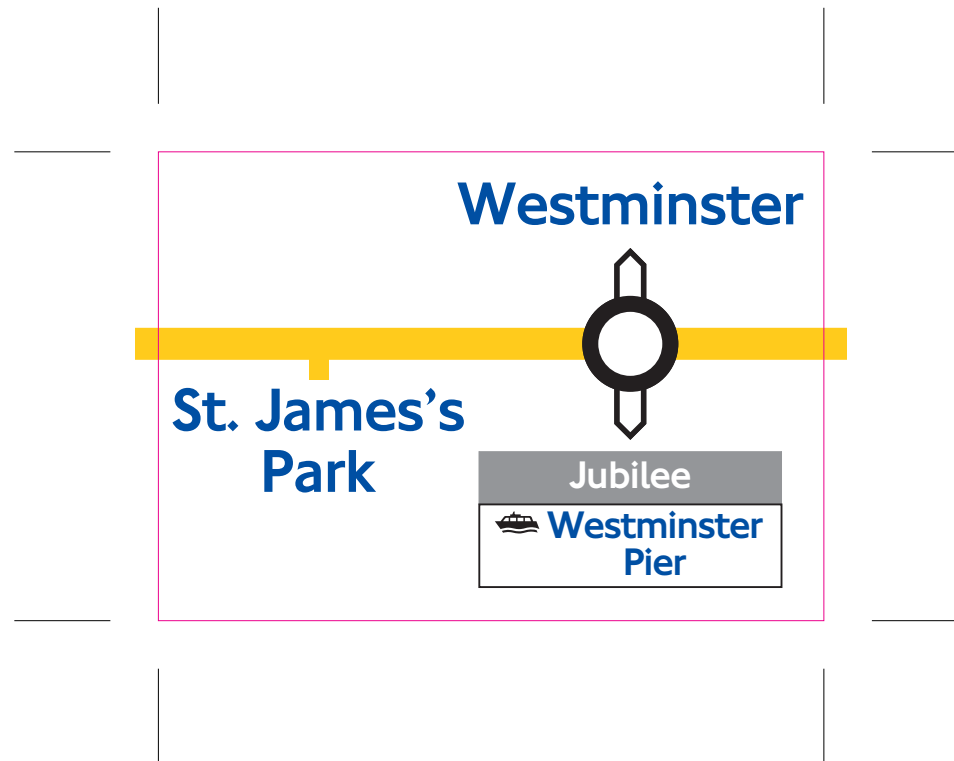

**Temporary closure**  
**No trains between**  
**Aldgate and Tower Hill**  
**until 15 August 1999.**  
**Travel via Aldgate East**  
**instead.**

**Line now reopens 23 August 1999.**

West  
Brompton

August 2000

The Wimbledon logo features a stylized orange and red tennis racket icon to the left of the word "Wimbledon" in a blue, sans-serif font.

**Wimbledon**

The Tramlink logo consists of the word "Tramlink" in a green, sans-serif font, followed by a green square icon containing a white circle with a horizontal line through it.

**Tramlink**

**Ealing Richmond  
Upminster**

**Piccadilly line non-stopping at  
Earl's Court until Spring 2002.  
Travel via South Kensington  
for the Piccadilly line**

**Due to engineering works, the District line between Earl's Court and Whitechapel will close and there will be no Circle line trains on the following weekends in 2005: 22/23 January, 5/6, 12/13, 19/20 February, 5/6 March, Friday 25 to Monday 28 March (Easter Public Holiday) and 23/24 April. Further dates will be announced later in 2005.**