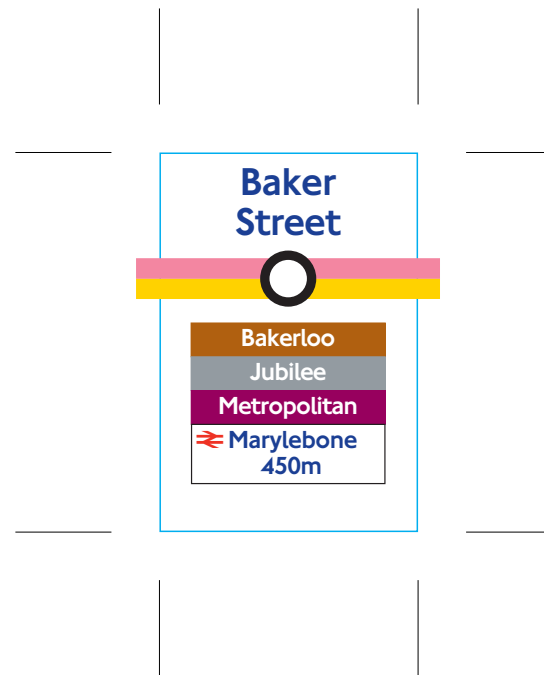

Circle and H&C CLD sticker  
for Part Number 28124/211  
Size: 56 x 26mm

Circle and H&C CLD sticker  
for Part Number 28124/212  
Size: 54 x 23mm

Circle and H&C CLD sticker  
for Part Number 28124/147  
Size: 36 x 32mm

Circle and H&C CLD sticker  
for Part Number 28124/146  
Size: 51 x 22mm

Circle line CLD sticker  
for part no. 28124/147

Size: 50 x 44mm

Circle line CLD sticker  
for part no. 28124/146

Size: 119 x 84mm

Circle line sticker  
44 x 77mm  
To fit part number 28124/146

Circle line sticker  
48 x 70mm  
To fit part number 28124/147

Circle line sticker  
48 x 70mm  
To fit part number 28124/146

Circle line sticker  
34 x 50mm  
To fit part number 28124/147

Circle/H&C line sticker  
288 x 200mm  
To fit part number 28124/147