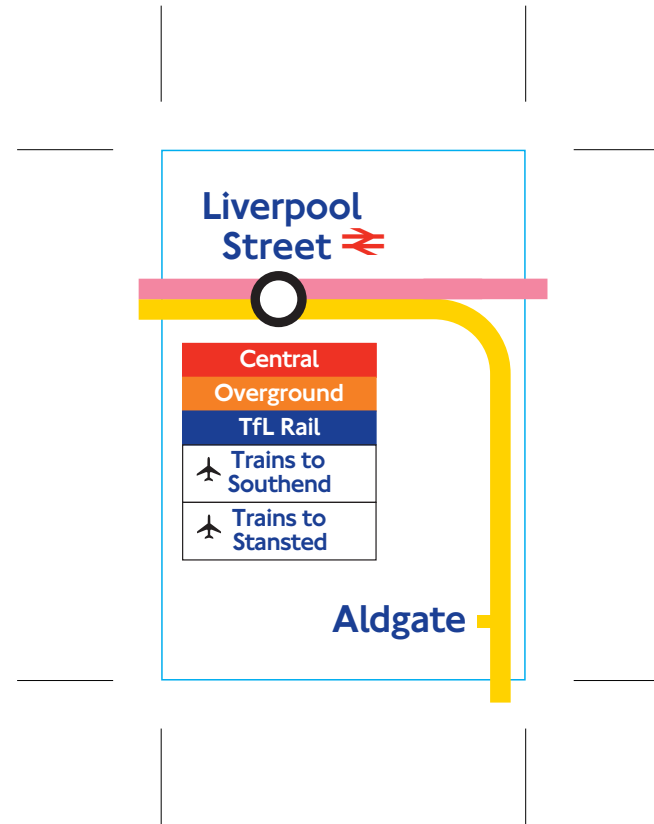

**Tramlink**

**Ealing Richmond  
Upminster**

**Piccadilly line non-stopping at  
Earl's Court until Spring 2002.  
Travel via South Kensington  
for the Piccadilly line**

**Due to engineering works, the District line between Earl's Court and Whitechapel will close and there will be no Circle line trains on the following weekends in 2005: 22/23 January, 5/6, 12/13, 19/20 February, 5/6 March, Friday 25 to Monday 28 March (Easter Public Holiday) and 23/24 April. Further dates will be announced later in 2005.**

Circle and H&C CLD sticker  
for Part Number 28124/146  
Size: 51 x 22mm

Circle line CLD sticker  
for part no. 28124/147

Size: 50 x 44mm

Circle line CLD sticker  
for part no. 28124/146

Size: 119 x 84mm

Circle line sticker  
44 x 77mm  
To fit part number 28124/146

Circle line sticker  
48 x 70mm  
To fit part number 28124/147

Circle line sticker  
48 x 70mm  
To fit part number 28124/146

Circle line sticker  
34 x 50mm  
To fit part number 28124/147

Circle/H&C line sticker  
288 x 200mm  
To fit part number 28124/147

Circle/H&C line sticker  
309 x 200mm  
To fit part number 28124/146

Circle/H&C line sticker  
44 x 36mm  
To fit part number 28124/146

District line sticker  
45 x 37mm  
To fit part numbers  
28124/142 and 28124/143