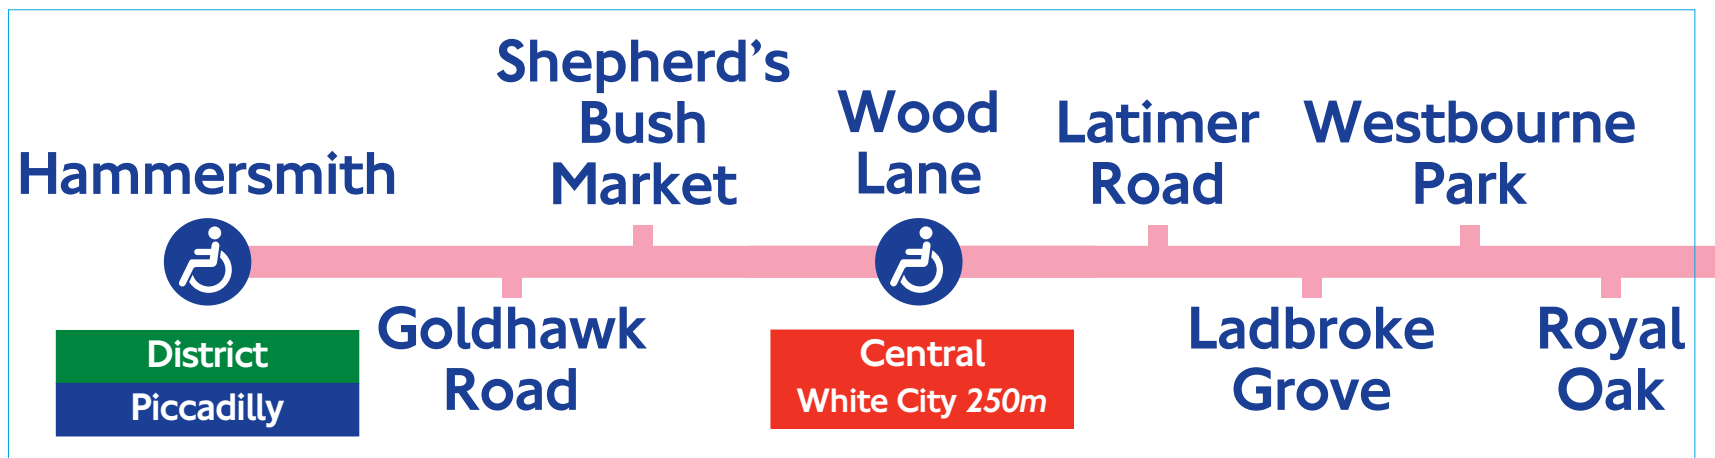

Wood Lane sticker

for Part No's:
28124/211 & 28124/212
Size: 223 x 60mm